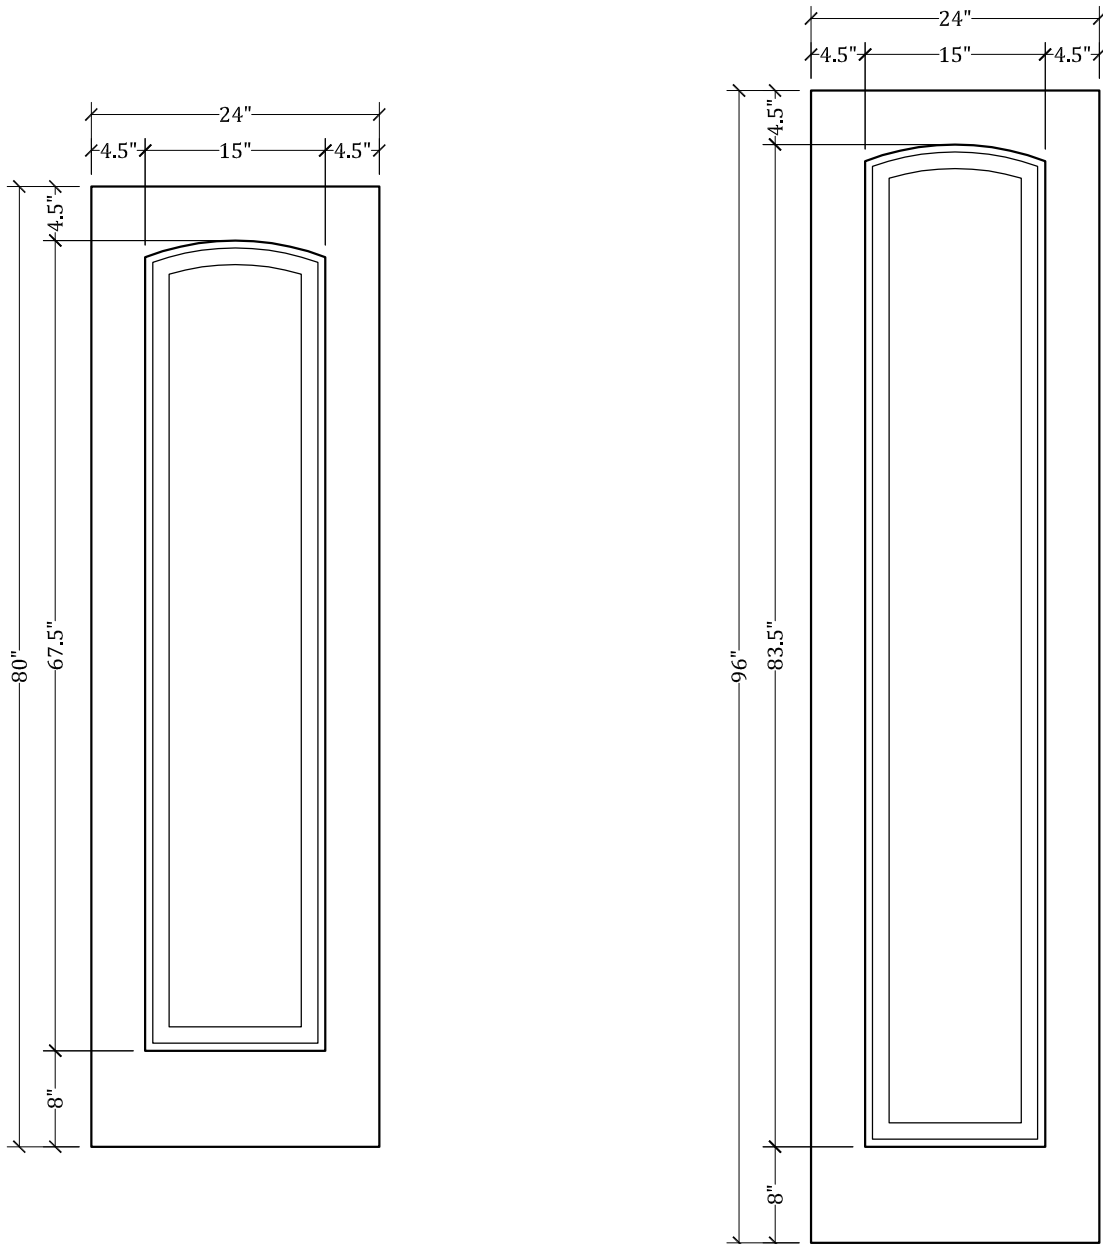

UPSTATE DOOR

FINE DOOR SOLUTIONS... ONE SOURCE

*Layout 1000.1 Full Panel
(Square Top/Arched Panel)*

Minimum Width Available is 16" for this Layout

Distinctive Exterior Standard Stiles/Top Rail Are 5-1/2"

*Please View Our Specification Section to View Our Sizing Parameters
for Our Classics Line.*