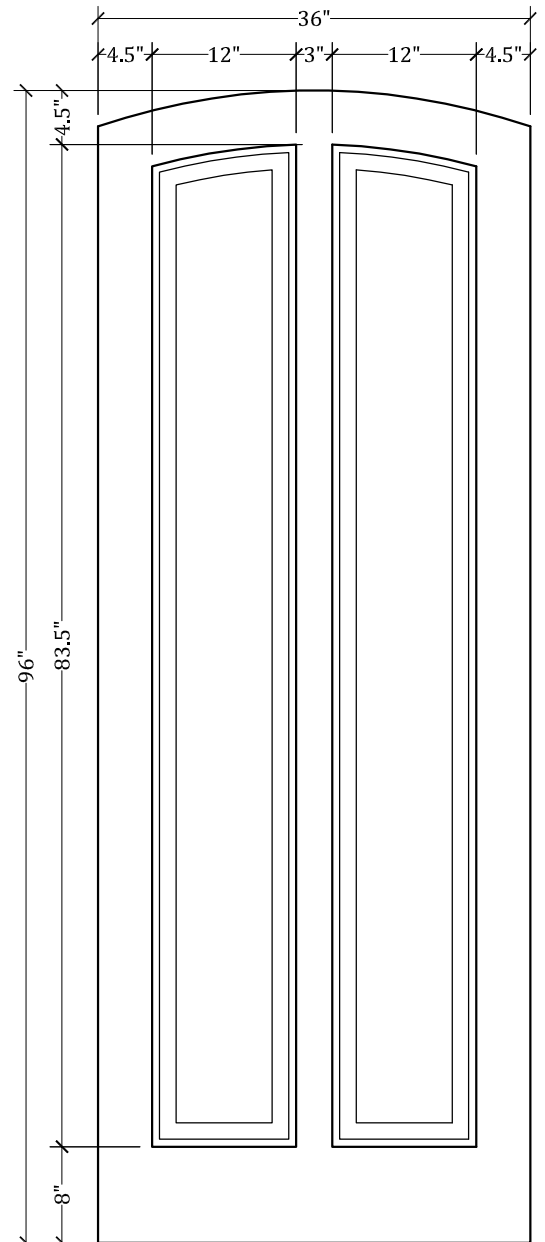

UPSTATE DOOR

FINE DOOR SOLUTIONS... ONE SOURCE

*Layout 1100.2 Two Panel
(Arched Top/Arched Panel)*

Minimum Width Available is 24" for this Layout

Distinctive Exterior Standard Stiles/Top Rail Are 5-1/2"

*Please View Our Specification Section to View Our Sizing Parameters
for Our Classics Line.*