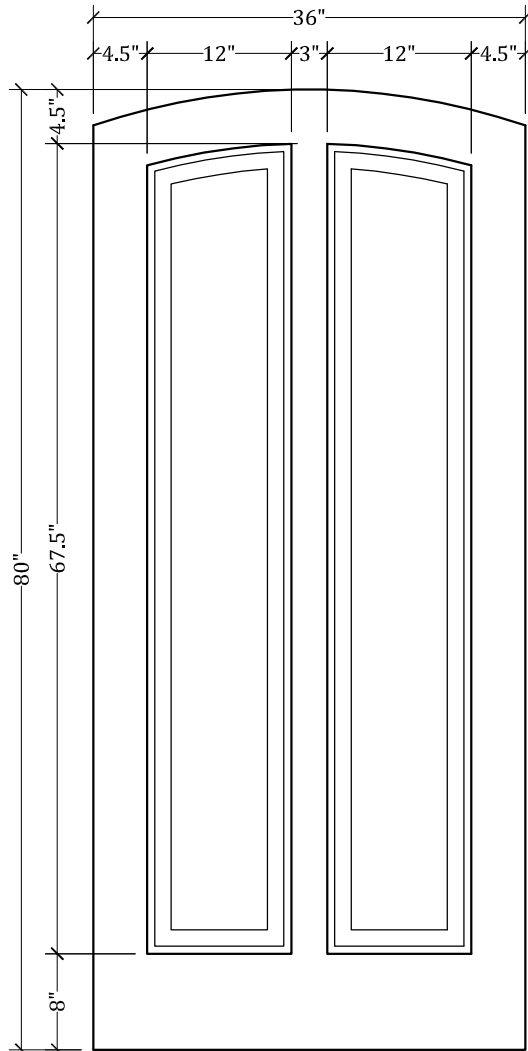

UPSTATE DOOR

FINE DOOR SOLUTIONS... ONE SOURCE

*Layout 1100.2 Two Panel
(Arched Top/Arched Panel)*

Minimum Width Available is 24" for this Layout

Distinctive Exterior Standard Stiles/Top Rail Are 5-1/2"

*Please View Our Specification Section to View Our Sizing Parameters
for Our Classics Line.*