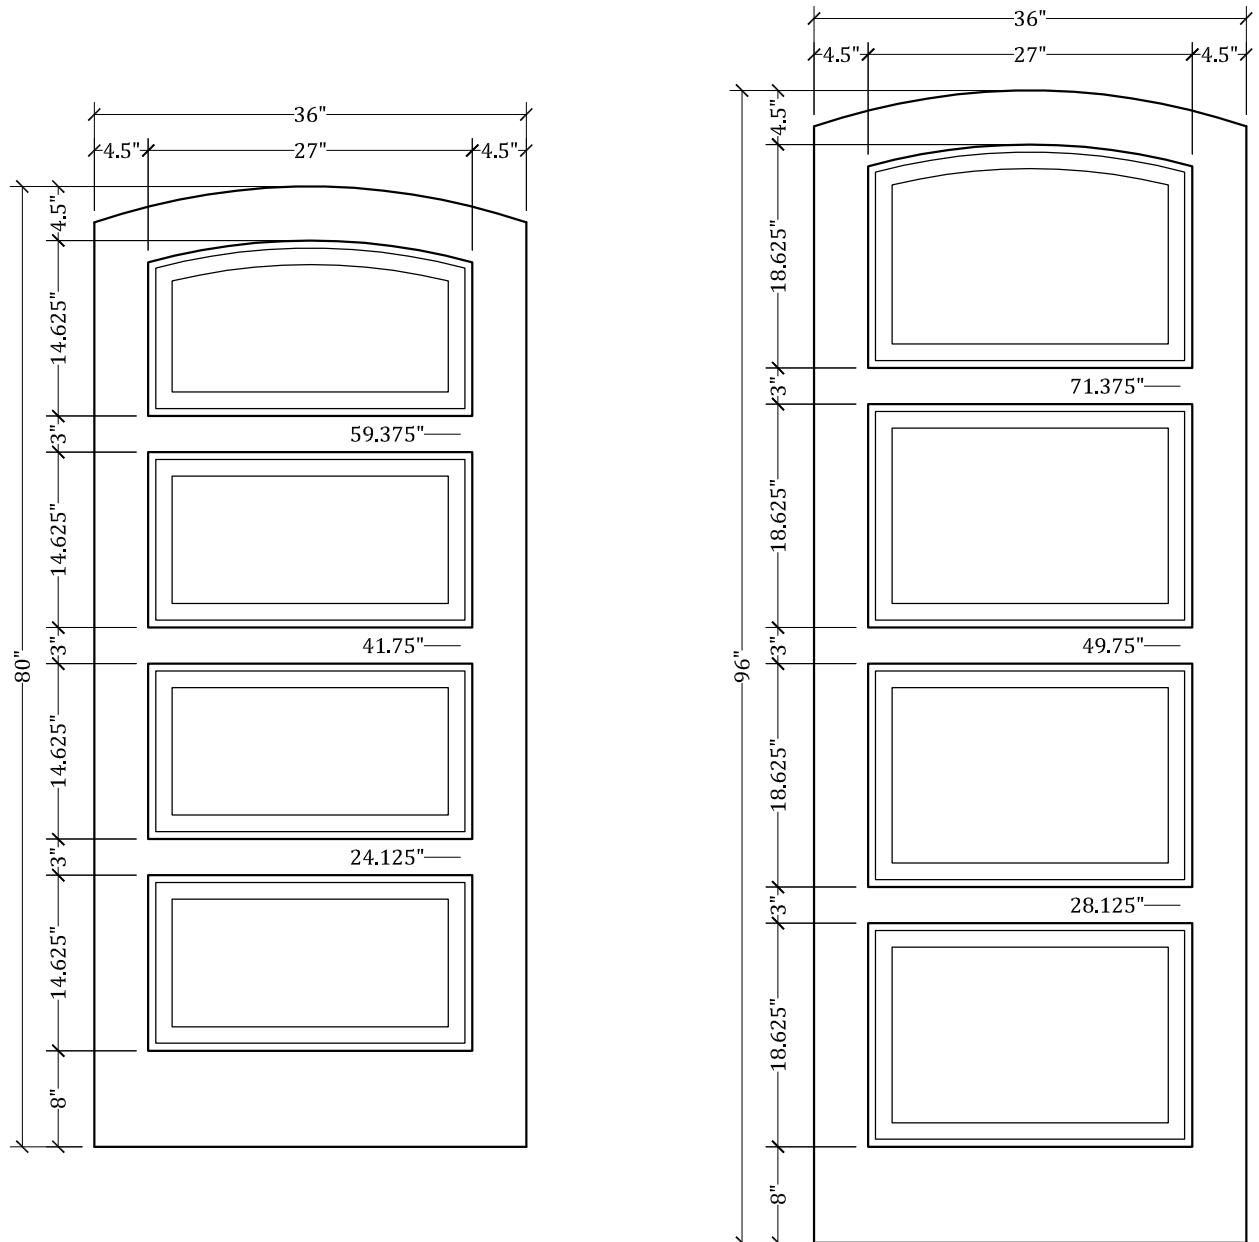

UPSTATE DOOR

FINE DOOR SOLUTIONS... ONE SOURCE

*Layout 1330.2 Four Panel
(Arched Top/Arched Panel)*

Minimum Width Available is 16" for this Layout

Distinctive Exterior Standard Stiles/Top Rail Are 5-1/2"

*Please View Our Specification Section to View Our Sizing Parameters
for Our Classics Line.*