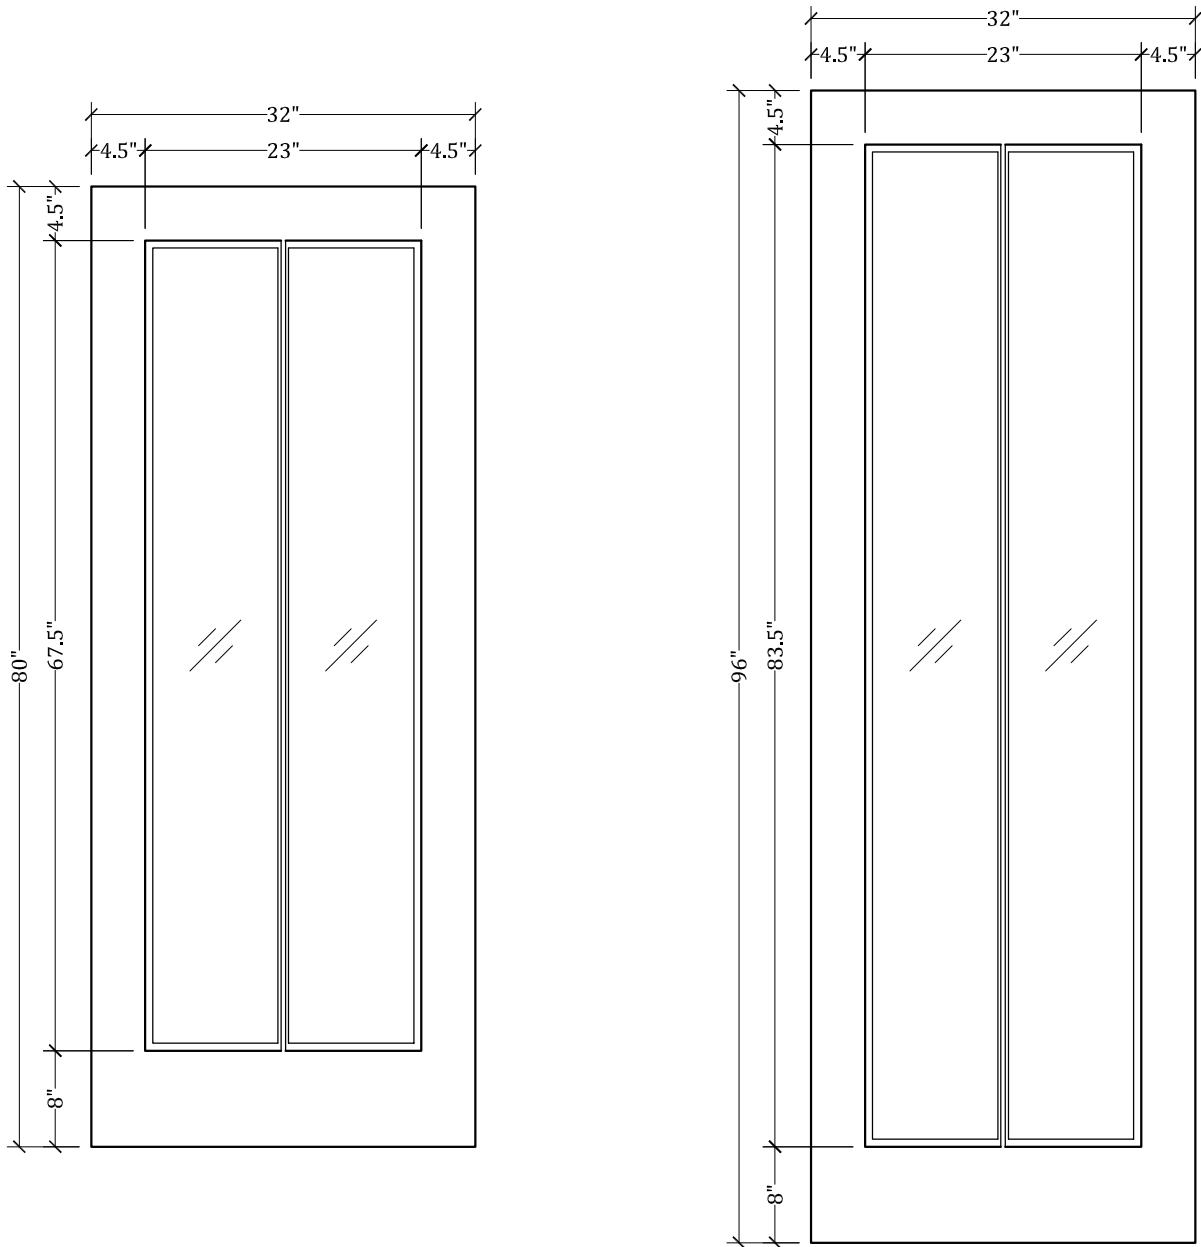

UPSTATE DOOR

FINE DOOR SOLUTIONS... ONE SOURCE

*Layout 2000 Full Glass (2w x 1h)
(Square Top/Square Glass)*

Minimum Width Available is 16" for this Layout

Distinctive Exterior Standard Stiles/Top Rail Are 5-1/2"

*Please View Our Specification Section to View Our Sizing Parameters
for Our Classics Line.*

1-800-570-8283

sales@upstatedoor.com

www.upstatedoor.com