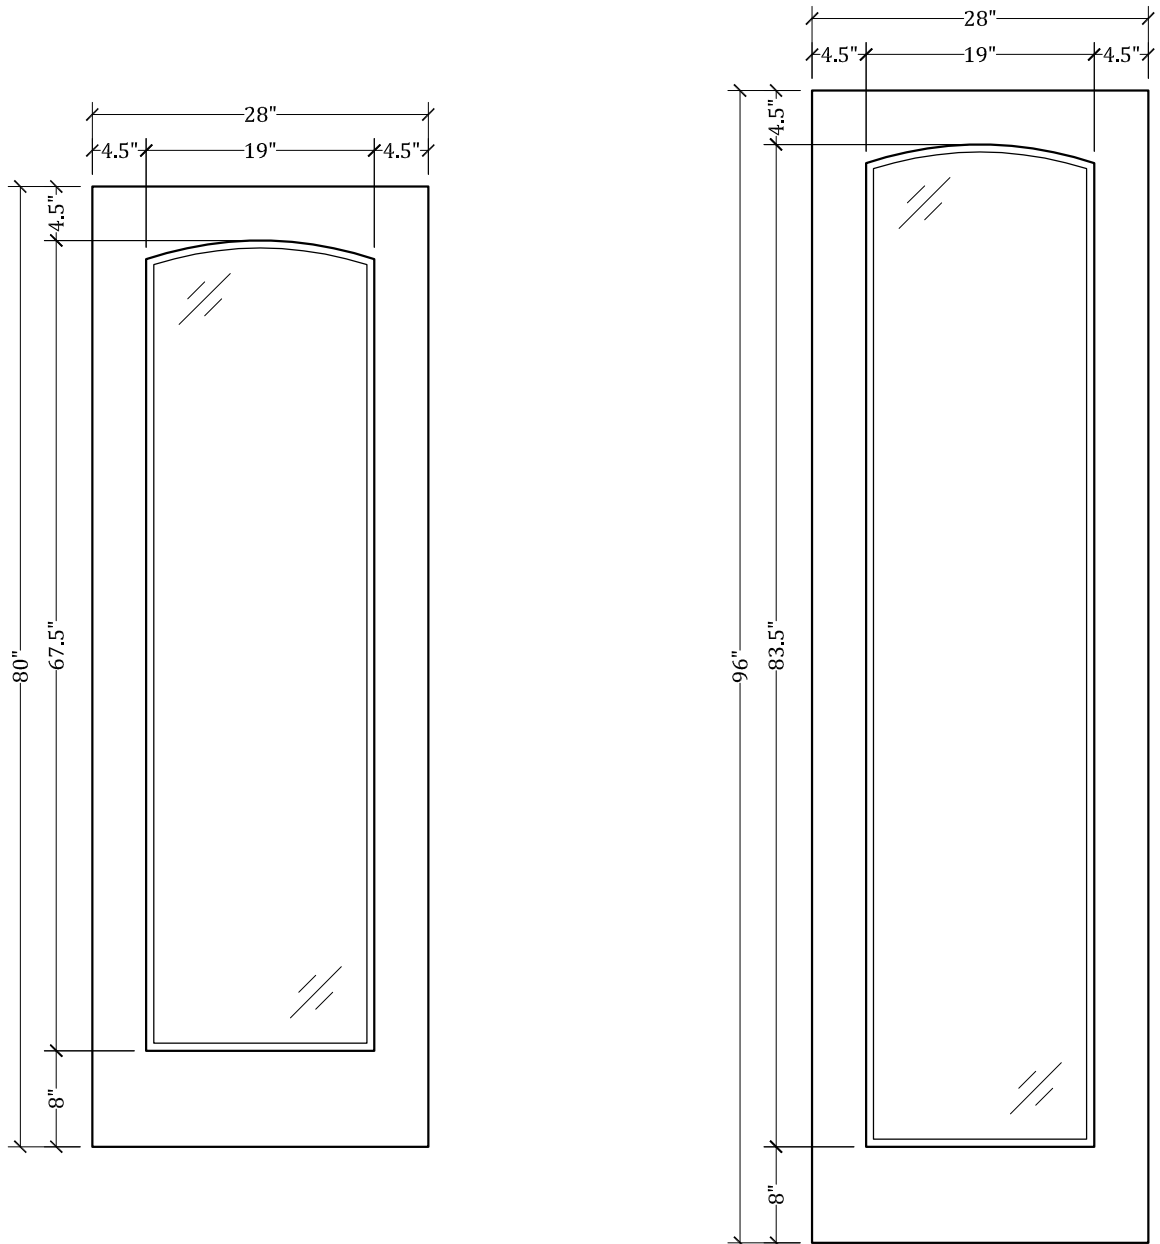

UPSTATE DOOR

FINE DOOR SOLUTIONS... ONE SOURCE

*Layout 2000.1 Full Lite
(Square Top/Arched Glass)*

Minimum Width Available is 16" for this Layout

Distinctive Exterior Standard Stiles/Top Rail Are 5-1/2"

*Please View Our Specification Section to View Our Sizing Parameters
for Our Classics Line.*