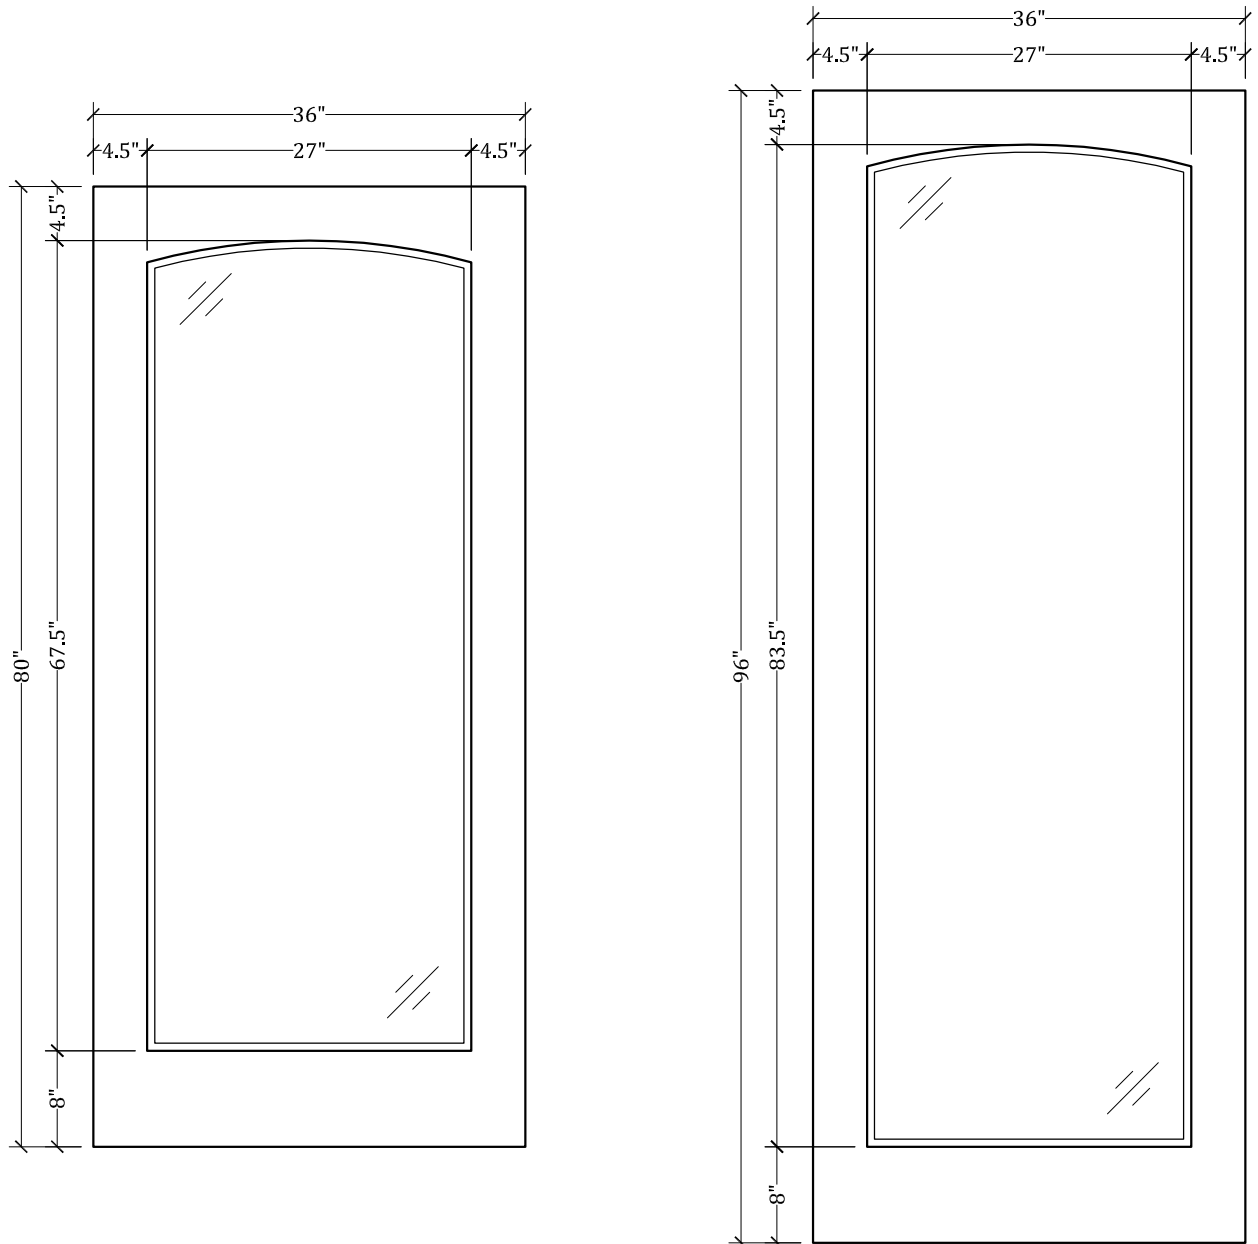

UPSTATE DOOR

FINE DOOR SOLUTIONS... ONE SOURCE

*Layout 2000.1 Full Lite
(Square Top/Arched Glass)*

Minimum Width Available is 16" for this Layout

Distinctive Exterior Standard Stiles/Top Rail Are 5-1/2"

*Please View Our Specification Section to View Our Sizing Parameters
for Our Classics Line.*

For more assistance, please contact one of our customer service representatives
1-800-570-8283

sales@upstatedoor.com

www.upstatedoor.com