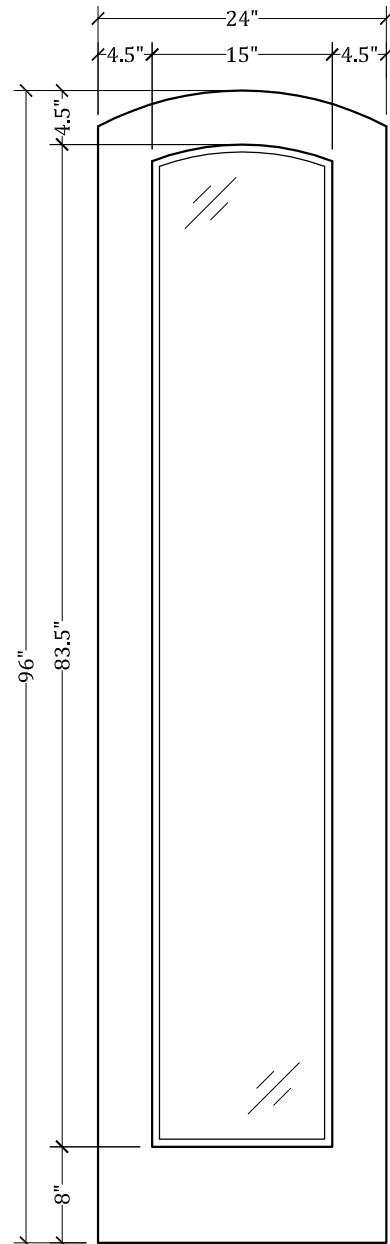

UPSTATE DOOR

FINE DOOR SOLUTIONS... ONE SOURCE

*Layout 2000.2 Full Lite
(Arched Top/Arched Glass)*

Minimum Width Available is 16" for this Layout

Distinctive Exterior Standard Stiles/Top Rail Are 5-1/2"

*Please View Our Specification Section to View Our Sizing Parameters
for Our Classics Line.*

For more assistance, please contact one of our customer service representatives
1-800-570-8283

sales@upstatedoor.com

www.upstatedoor.com