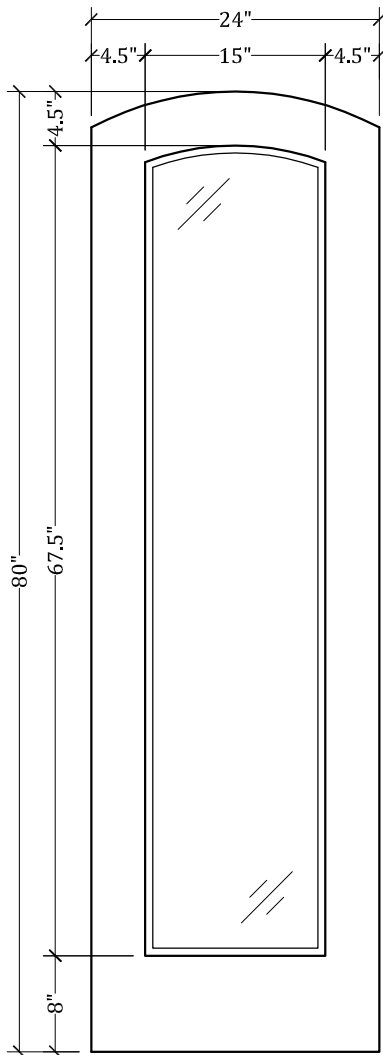

UPSTATE DOOR

FINE DOOR SOLUTIONS... ONE SOURCE

*Layout 2000.2 Full Lite
(Arched Top/Arched Glass)*

Minimum Width Available is 16" for this Layout

Distinctive Exterior Standard Stiles/Top Rail Are 5-1/2"

*Please View Our Specification Section to View Our Sizing Parameters
for Our Classics Line.*

For more assistance, please contact one of our customer service representatives
1-800-570-8283

sales@upstatedoor.com

www.upstatedoor.com