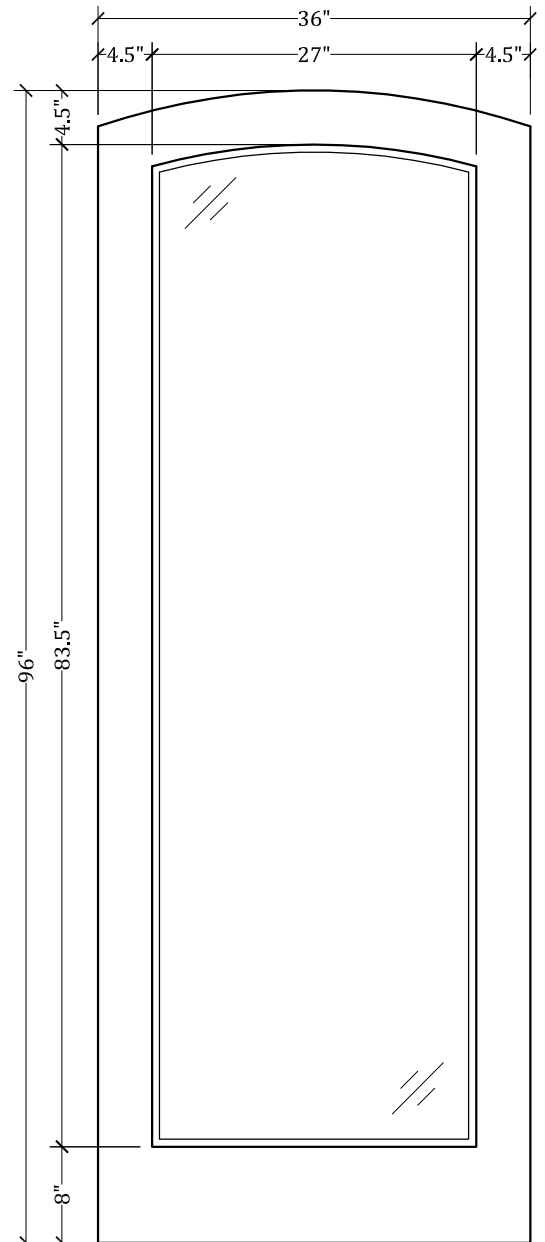

UPSTATE DOOR

FINE DOOR SOLUTIONS... ONE SOURCE

*Layout 2000.2 Full Lite
(Arched Top/Arched Glass)*

Minimum Width Available is 16" for this Layout

Distinctive Exterior Standard Stiles/Top Rail Are 5-1/2"

*Please View Our Specification Section to View Our Sizing Parameters
for Our Classics Line.*