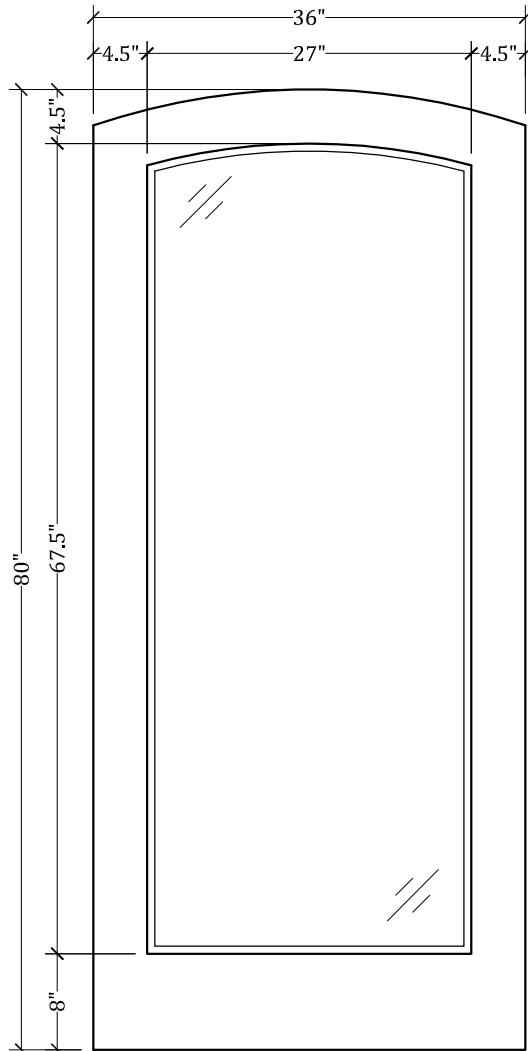

UPSTATE DOOR

FINE DOOR SOLUTIONS... ONE SOURCE

*Layout 2000.2 Full Lite
(Arched Top/Arched Glass)*

Minimum Width Available is 16" for this Layout

Distinctive Exterior Standard Stiles/Top Rail Are 5-1/2"

*Please View Our Specification Section to View Our Sizing Parameters
for Our Classics Line.*