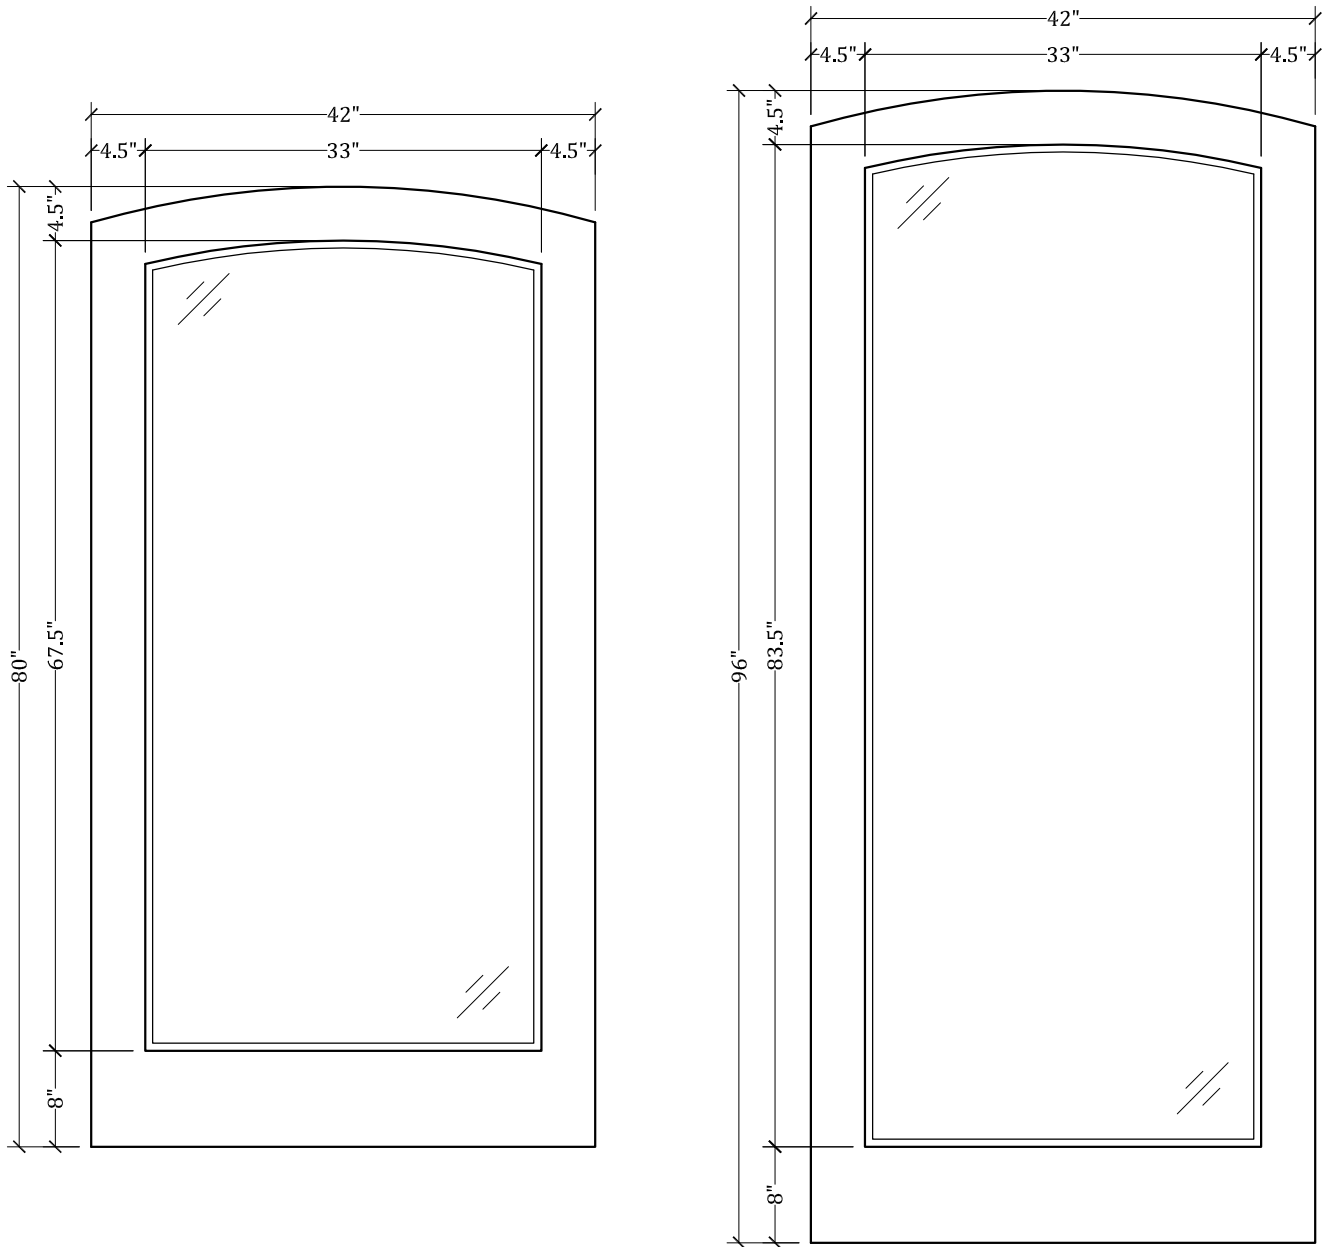

UPSTATE DOOR

FINE DOOR SOLUTIONS... ONE SOURCE

*Layout 2000.2 Full Lite
(Arched Top/Arched Glass)*

Minimum Width Available is 16" for this Layout

Distinctive Exterior Standard Stiles/Top Rail Are 5-1/2"

*Please View Our Specification Section to View Our Sizing Parameters
for Our Classics Line.*