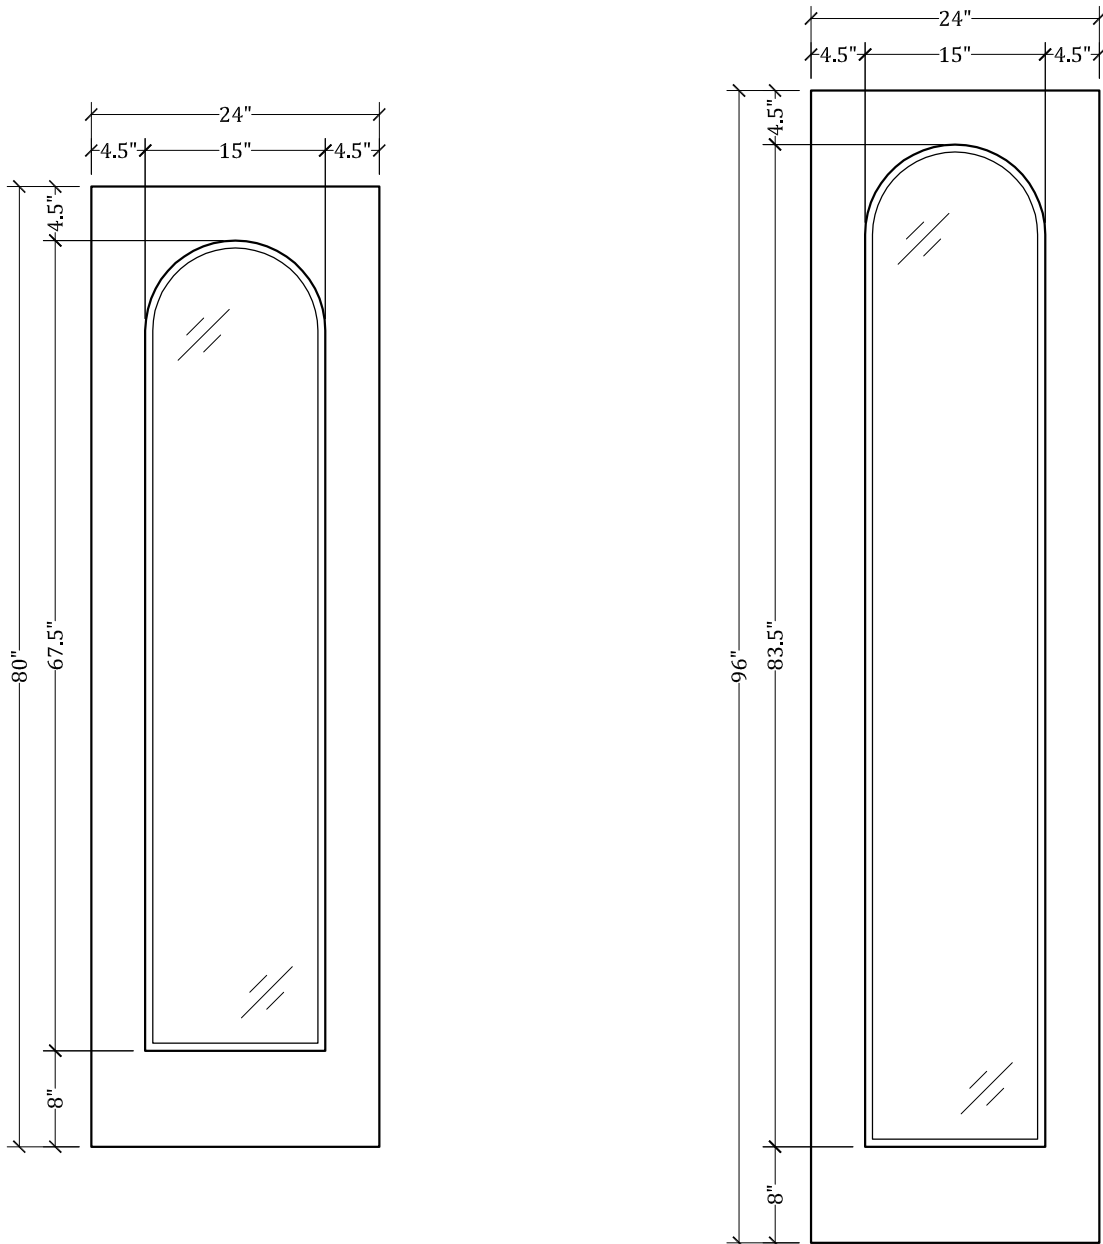

UPSTATE DOOR

FINE DOOR SOLUTIONS... ONE SOURCE

*Layout 2000.3 Full Lite
(Square Top/Round Glass)*

Minimum Width Available is 16" for this Layout

Distinctive Exterior Standard Stiles/Top Rail Are 5-1/2"

*Please View Our Specification Section to View Our Sizing Parameters
for Our Classics Line.*