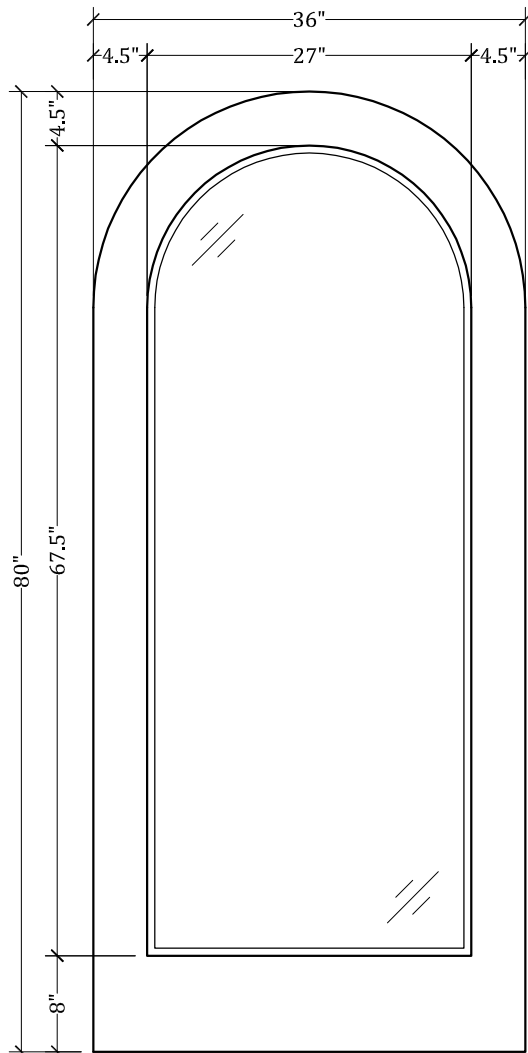

UPSTATE DOOR

FINE DOOR SOLUTIONS... ONE SOURCE

*Layout 2000.4 Full Lite
(Round Top/Round Glass)*

Minimum Width Available is 16" for this Layout

Distinctive Exterior Standard Stiles/Top Rail Are 5-1/2"

*Please View Our Specification Section to View Our Sizing Parameters
for Our Classics Line.*

For more assistance, please contact one of our customer service representatives
1-800-570-8283

sales@upstatedoor.com

www.upstatedoor.com