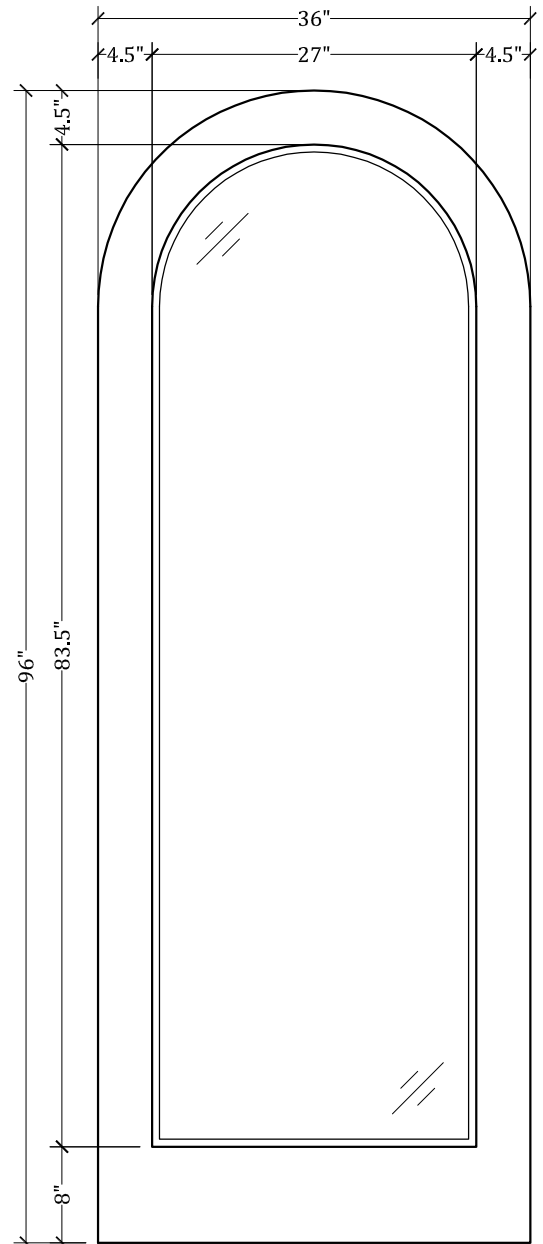

UPSTATE DOOR

FINE DOOR SOLUTIONS... ONE SOURCE

*Layout 2000.4 Full Lite
(Round Top/Round Glass)*

Minimum Width Available is 16" for this Layout

Distinctive Exterior Standard Stiles/Top Rail Are 5-1/2"

*Please View Our Specification Section to View Our Sizing Parameters
for Our Classics Line.*

For more assistance, please contact one of our customer service representatives
1-800-570-8283

sales@upstatedoor.com

www.upstatedoor.com