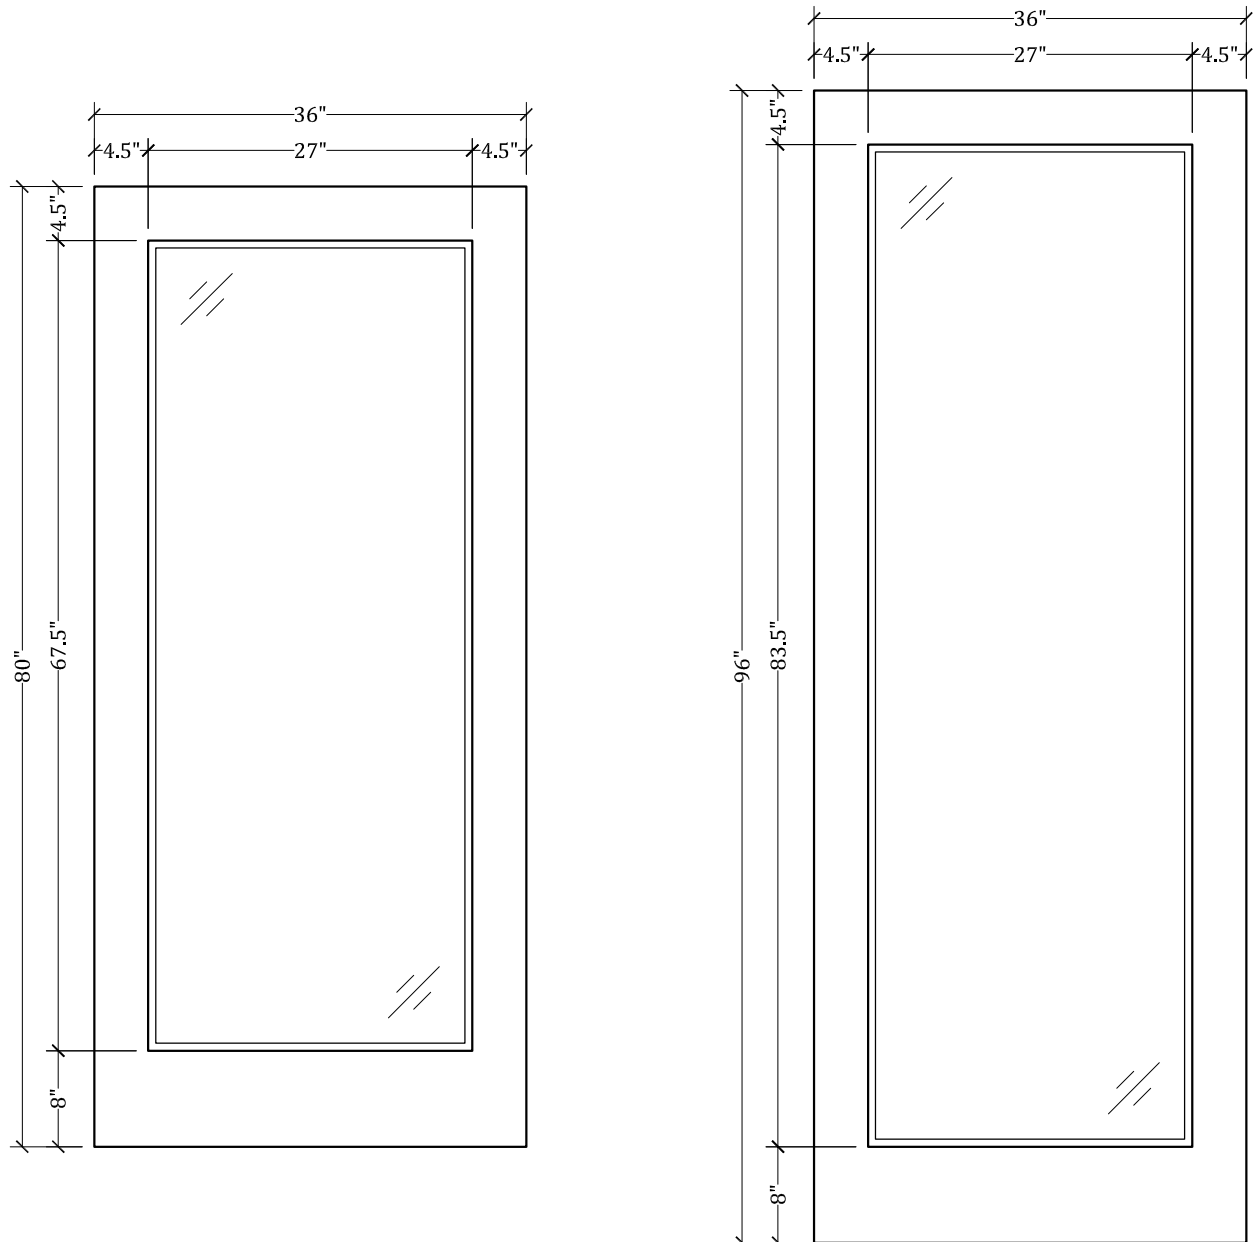

UPSTATE DOOR

FINE DOOR SOLUTIONS... ONE SOURCE

*Layout 2000 Full Lite
(Square Top/Square Glass)*

Minimum Width Available is 16" for this Layout

Distinctive Exterior Standard Stiles/Top Rail Are 5-1/2"

*Please View Our Specification Section to View Our Sizing Parameters
for Our Classics Line.*