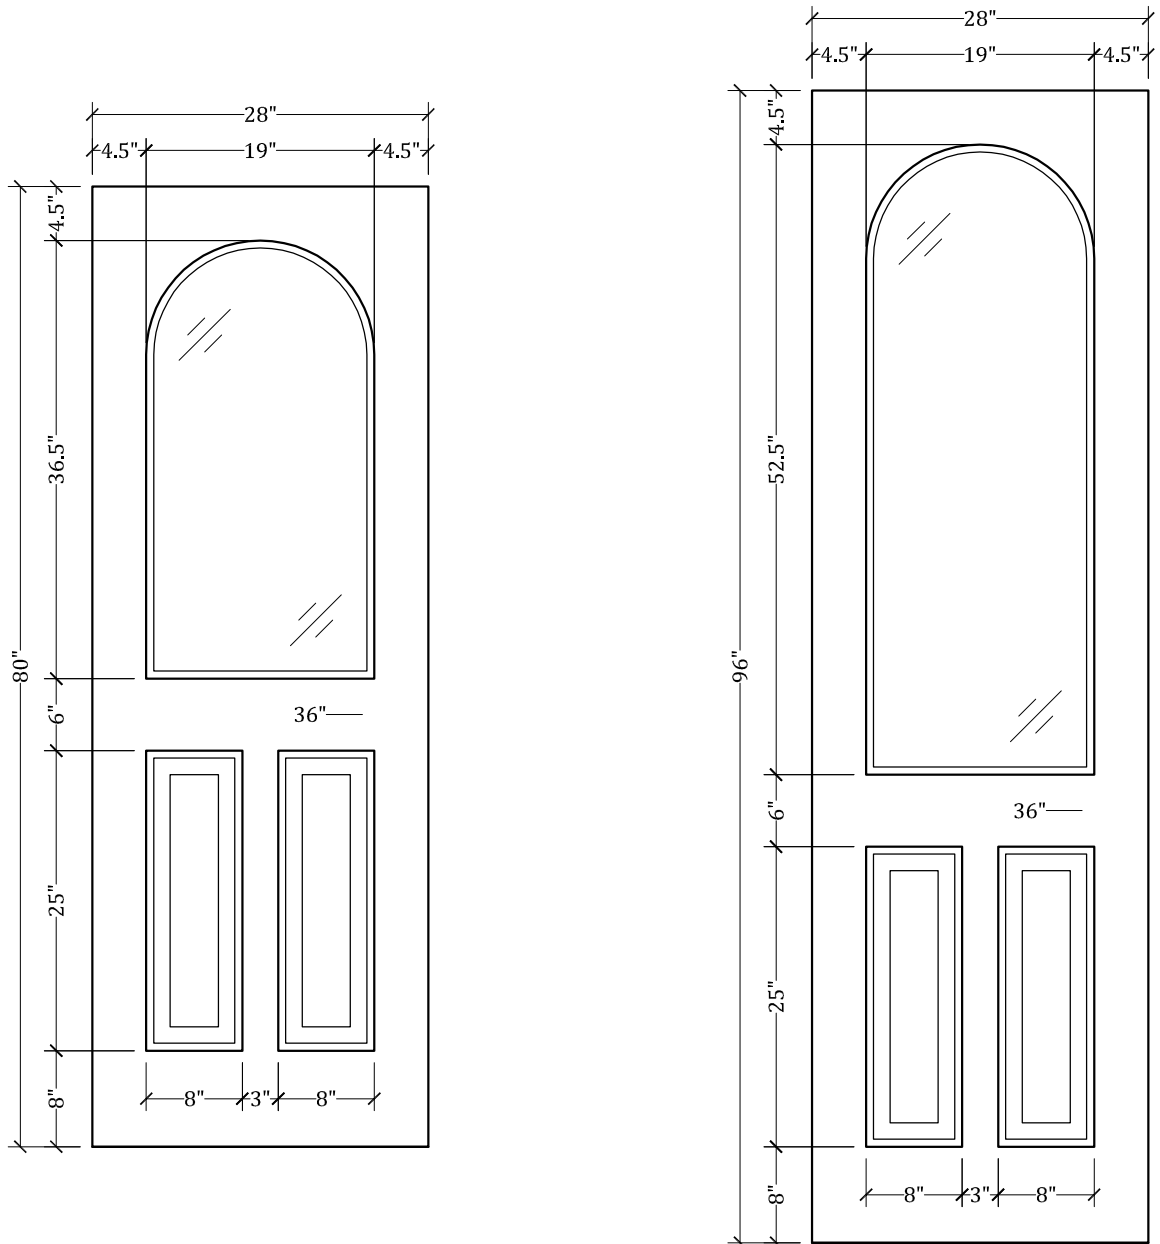

UPSTATE DOOR

FINE DOOR SOLUTIONS... ONE SOURCE

Layout 2070.3 Full Lite/Two
Panel
(Square Top/Round Glass)

Minimum Width Available is 24" for this Layout

Distinctive Exterior Standard Stiles/Top Rail Are 5-1/2"

*Please View Our Specification Section to View Our Sizing Parameters
for Our Classics Line.*

1-800-570-8283

sales@upstatedoor.com

www.upstatedoor.com