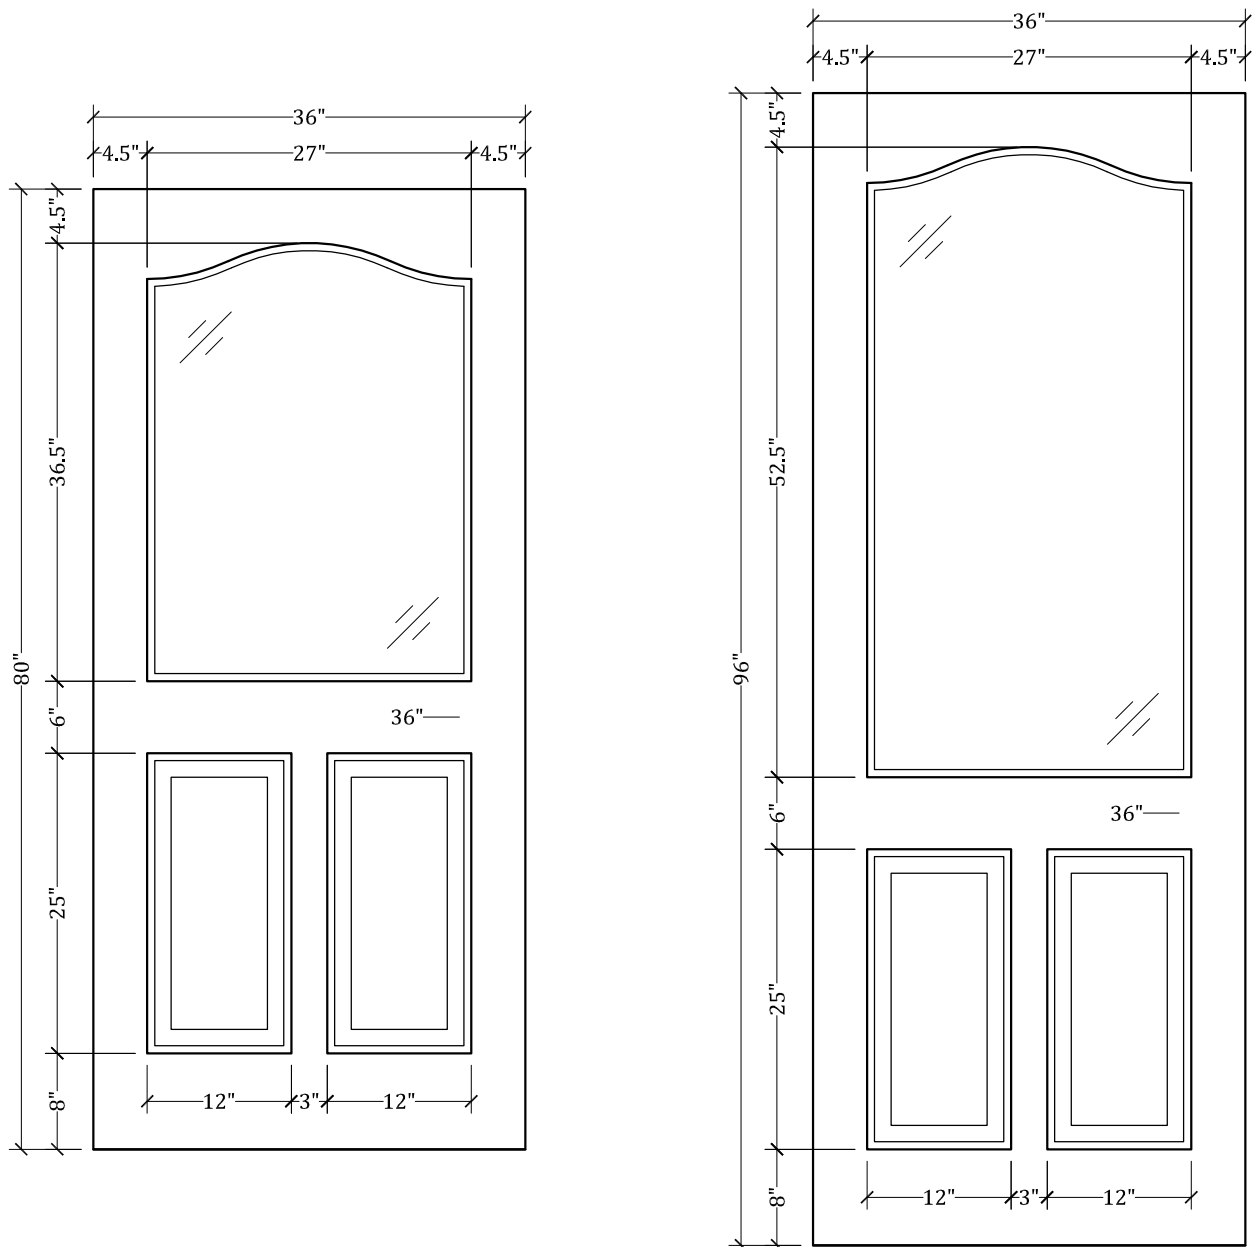

UPSTATE DOOR

FINE DOOR SOLUTIONS... ONE SOURCE

Layout 2070.5 Full Lite/Two
Panel
(Square Top/French Curve
Glass)

Minimum Width Available is 24" for this Layout

Distinctive Exterior Standard Stiles/Top Rail Are 5-1/2"

*Please View Our Specification Section to View Our Sizing Parameters
for Our Classics Line.*

For more assistance, please contact one of our customer service representatives

1-800-570-8283

sales@upstatedoor.com

www.upstatedoor.com