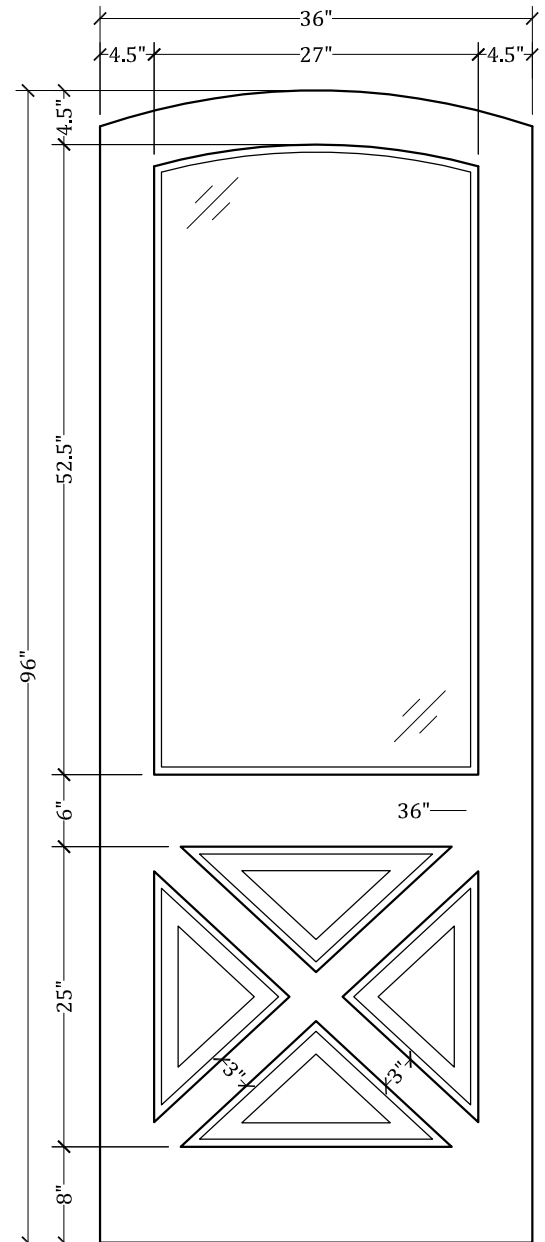

UPSTATE DOOR

FINE DOOR SOLUTIONS... ONE SOURCE

Layout 2080.2 Full Lite/One
Panel w/ Crossbucks
(Arched Top/Arched Glass)

Minimum Width Available is 24" for this Layout

Distinctive Exterior Standard Stiles/Top Rail Are 5-1/2"

*Please View Our Specification Section to View Our Sizing Parameters
for Our Classics Line.*

1-800-570-8283

sales@upstatedoor.com

www.upstatedoor.com