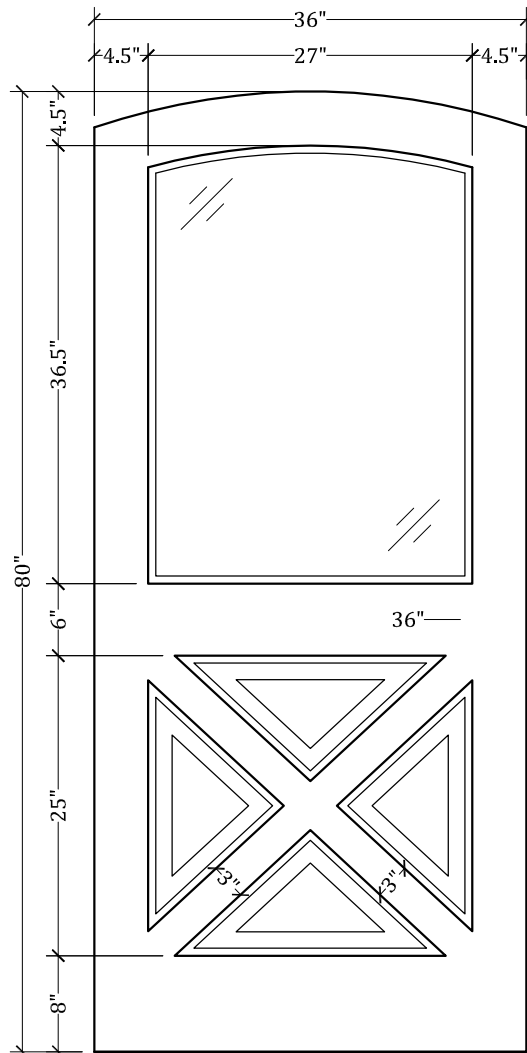

UPSTATE DOOR

FINE DOOR SOLUTIONS... ONE SOURCE

Layout 2080.2 Full Lite/One
Panel w/ Crossbucks
(Arched Top/Arched Glass)

Minimum Width Available is 24" for this Layout

Distinctive Exterior Standard Stiles/Top Rail Are 5-1/2"

*Please View Our Specification Section to View Our Sizing Parameters
for Our Classics Line.*

1-800-570-8283

sales@upstatedoor.com

www.upstatedoor.com