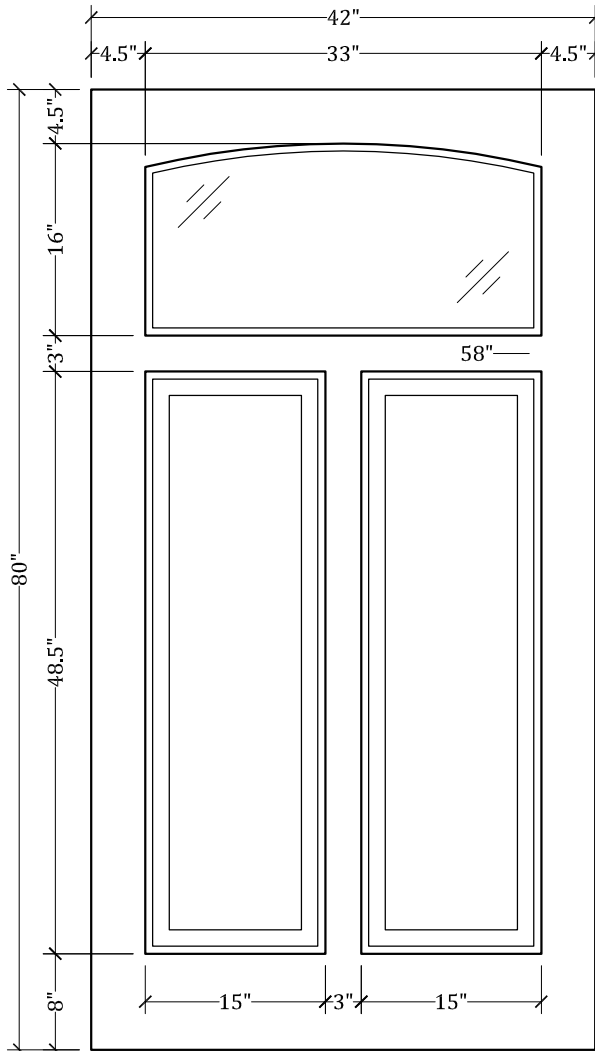

UPSTATE DOOR

FINE DOOR SOLUTIONS... ONE SOURCE

Layout 2110.1 Full Lite/Two
Panel
(Square Top/Arched Glass)

Minimum Width Available is 24" for this Layout

Distinctive Exterior Standard Stiles/Top Rail Are 5-1/2"

*Please View Our Specification Section to View Our Sizing Parameters
for Our Classics Line.*

For more assistance, please contact one of our customer service representatives
1-800-570-8283

sales@upstatedoor.com

www.upstatedoor.com