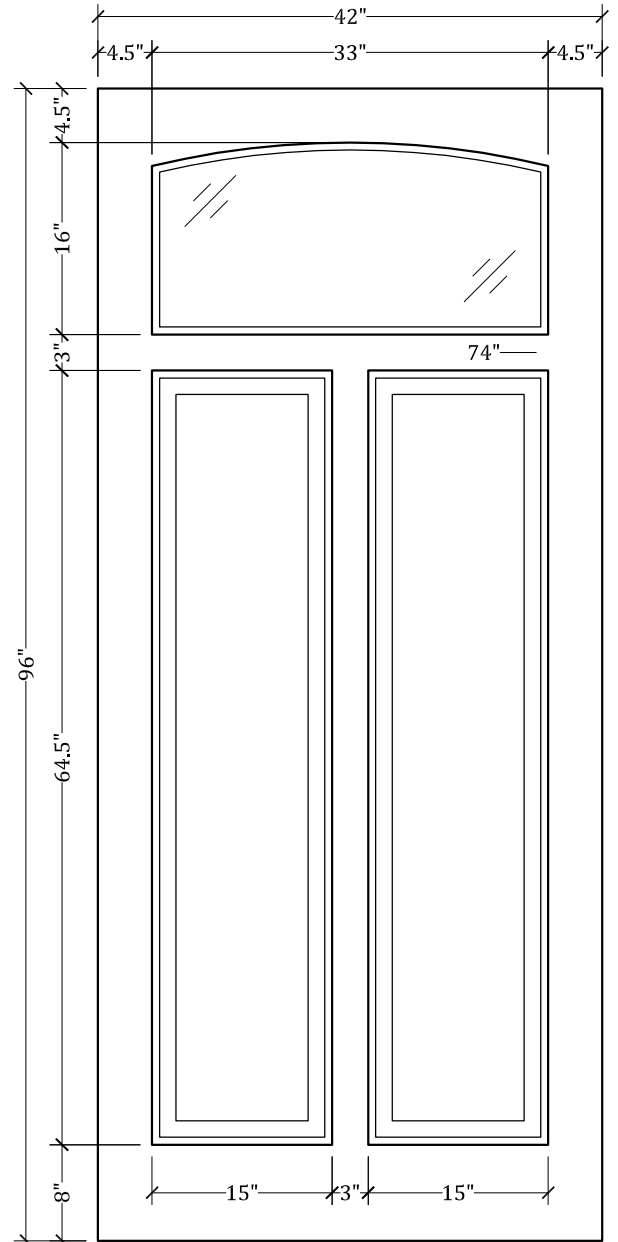

UPSTATE DOOR

FINE DOOR SOLUTIONS... ONE SOURCE

Layout 2110.1 Full Lite/Two
Panel
(Square Top/Arched Glass)

Minimum Width Available is 24" for this Layout

Distinctive Exterior Standard Stiles/Top Rail Are 5-1/2"

*Please View Our Specification Section to View Our Sizing Parameters
for Our Classics Line.*

For more assistance, please contact one of our customer service representatives
1-800-570-8283

sales@upstatedoor.com

www.upstatedoor.com