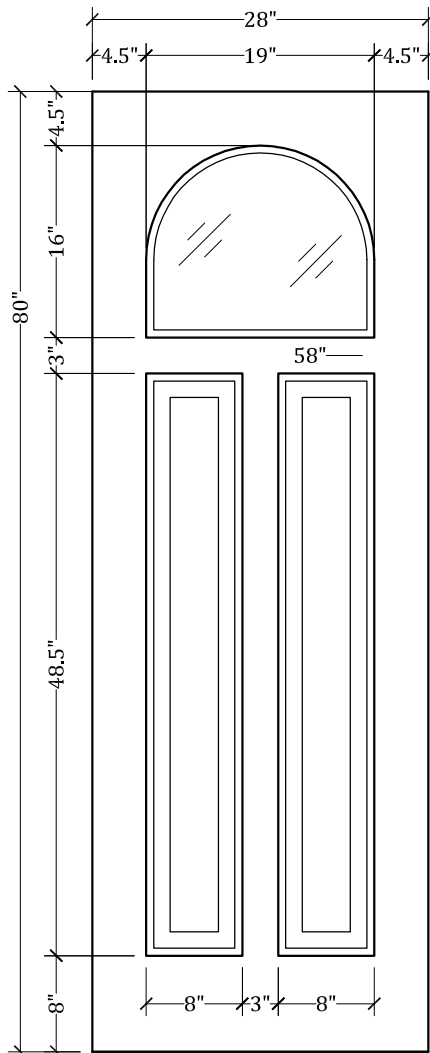

UPSTATE DOOR

FINE DOOR SOLUTIONS... ONE SOURCE

Layout 2110.3 Full Lite/Two
Panel
(Square Top/Round Glass)

Minimum Width Available is 24" for this Layout

Distinctive Exterior Standard Stiles/Top Rail Are 5-1/2"

*Please View Our Specification Section to View Our Sizing Parameters
for Our Classics Line.*

1-800-570-8283

For more assistance, please contact one of our customer service representatives
sales@upstatedoor.com

www.upstatedoor.com