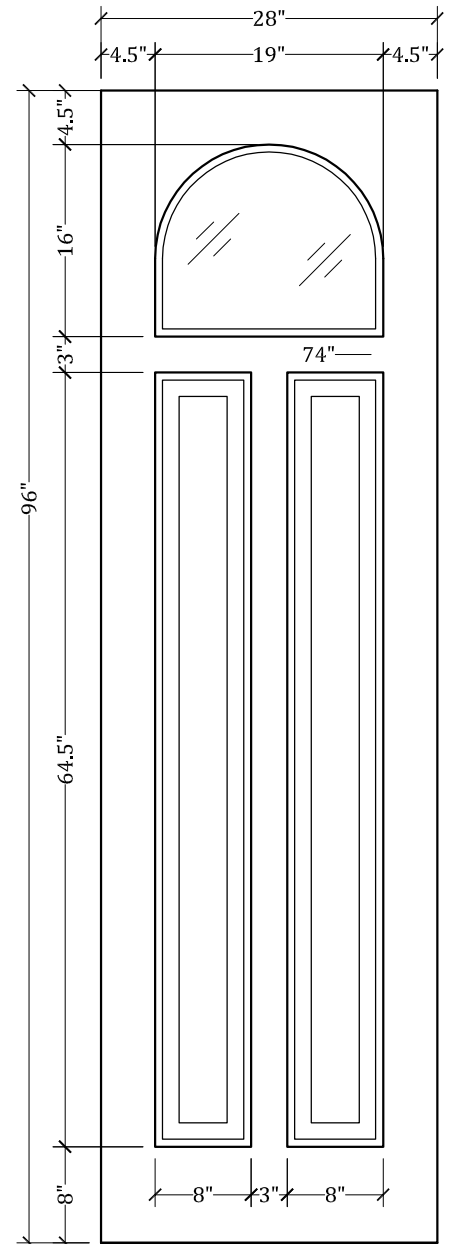

UPSTATE DOOR

FINE DOOR SOLUTIONS... ONE SOURCE

Layout 2110.3 Full Lite/Two
Panel
(Square Top/Round Glass)

Minimum Width Available is 24" for this Layout

Distinctive Exterior Standard Stiles/Top Rail Are 5-1/2"

*Please View Our Specification Section to View Our Sizing Parameters
for Our Classics Line.*

1-800-570-8283

For more assistance, please contact one of our customer service representatives
sales@upstatedoor.com

www.upstatedoor.com