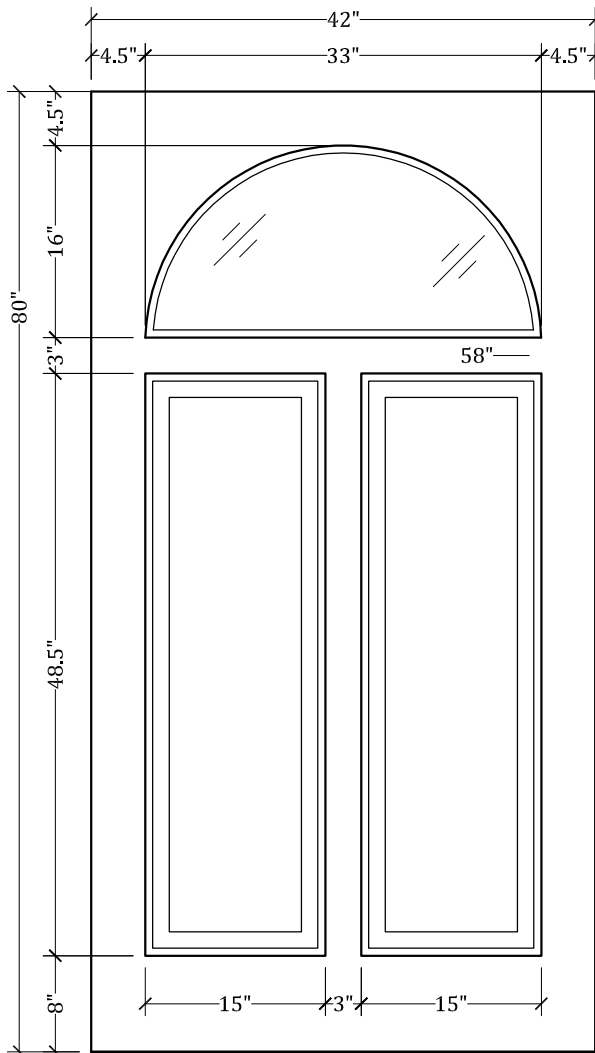

UPSTATE DOOR

FINE DOOR SOLUTIONS... ONE SOURCE

Layout 2110.3 Full Lite/Two
Panel
(Square Top/Round Glass)

Minimum Width Available is 24" for this Layout

Distinctive Exterior Standard Stiles/Top Rail Are 5-1/2"

*Please View Our Specification Section to View Our Sizing Parameters
for Our Classics Line.*

1-800-570-8283

sales@upstatedoor.com

www.upstatedoor.com