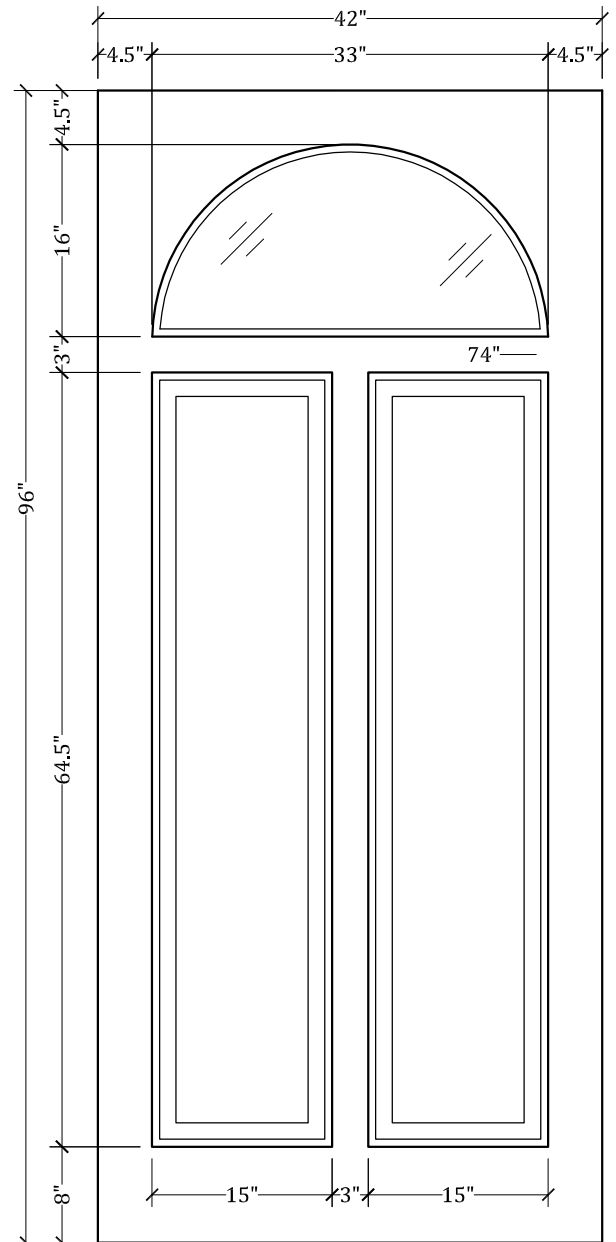

UPSTATE DOOR

FINE DOOR SOLUTIONS... ONE SOURCE

Layout 2110.3 Full Lite/Two
Panel
(Square Top/Round Glass)

Minimum Width Available is 24" for this Layout

Distinctive Exterior Standard Stiles/Top Rail Are 5-1/2"

*Please View Our Specification Section to View Our Sizing Parameters
for Our Classics Line.*

1-800-570-8283

sales@upstatedoor.com

www.upstatedoor.com