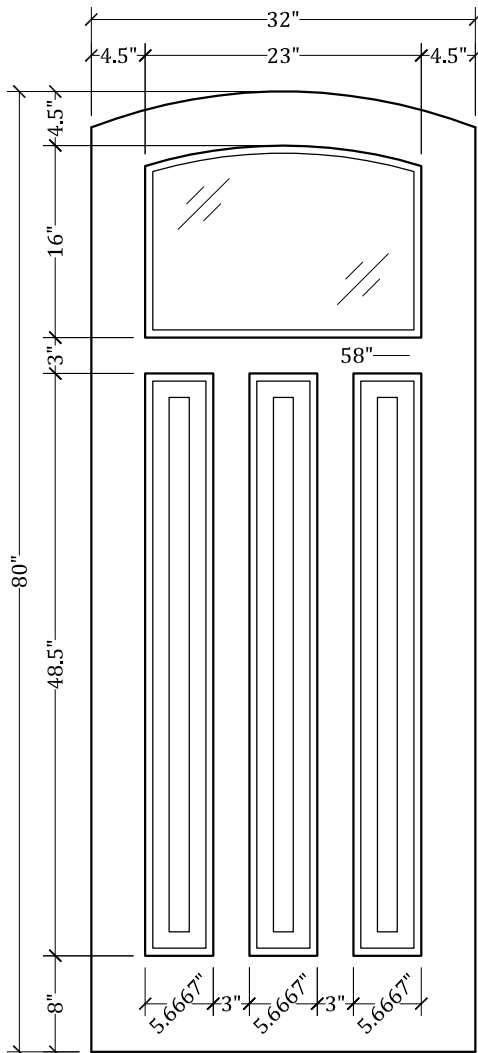

UPSTATE DOOR

FINE DOOR SOLUTIONS... ONE SOURCE

Layout 2140.2 Full Lite/
Three Panel
(Arched Top/Arched Glass)

Minimum Width Available is 32" for this Layout

Distinctive Exterior Standard Stiles/Top Rail Are 5-1/2"

*Please View Our Specification Section to View Our Sizing Parameters
for Our Classics Line.*

For more assistance, please contact one of our customer service representatives
1-800-570-8283

sales@upstatedoor.com

www.upstatedoor.com