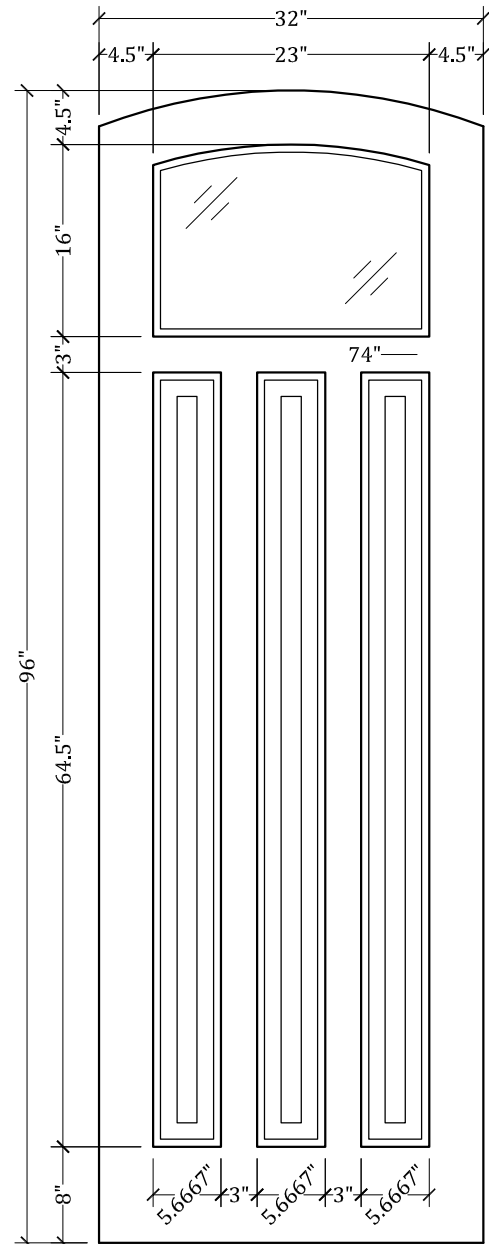

UPSTATE DOOR

FINE DOOR SOLUTIONS... ONE SOURCE

Layout 2140.2 Full Lite/
Three Panel
(Arched Top/Arched Glass)

Minimum Width Available is 32" for this Layout

Distinctive Exterior Standard Stiles/Top Rail Are 5-1/2"

*Please View Our Specification Section to View Our Sizing Parameters
for Our Classics Line.*

For more assistance, please contact one of our customer service representatives
1-800-570-8283

sales@upstatedoor.com

www.upstatedoor.com