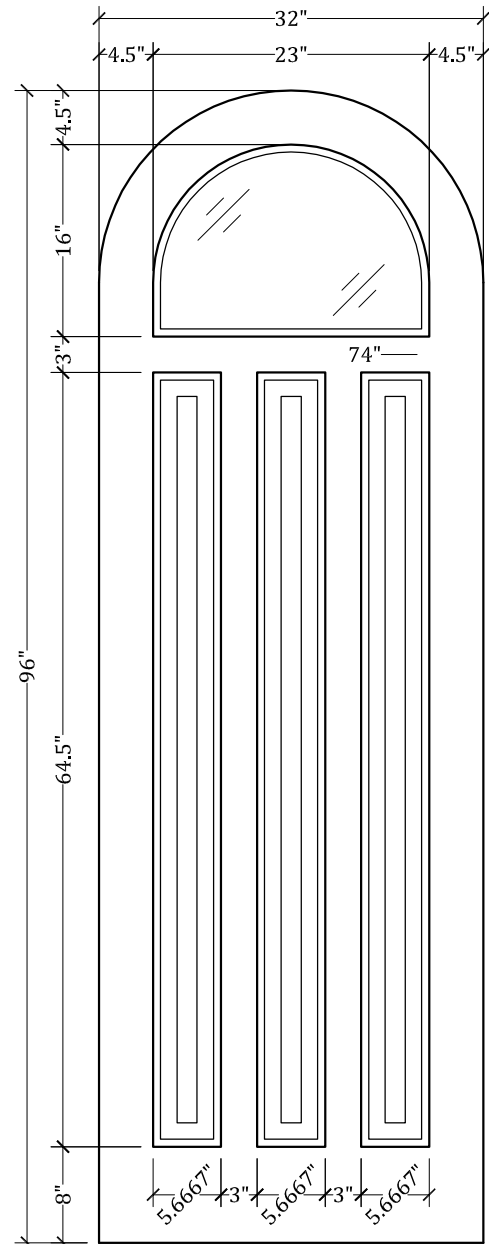

UPSTATE DOOR

FINE DOOR SOLUTIONS... ONE SOURCE

Layout 2140.4 Full Lite/
Three Panel
(Round Top/Round Glass)

Minimum Width Available is 32" for this Layout

Distinctive Exterior Standard Stiles/Top Rail Are 5-1/2"

*Please View Our Specification Section to View Our Sizing Parameters
for Our Classics Line.*

1-800-570-8283

sales@upstatedoor.com

www.upstatedoor.com