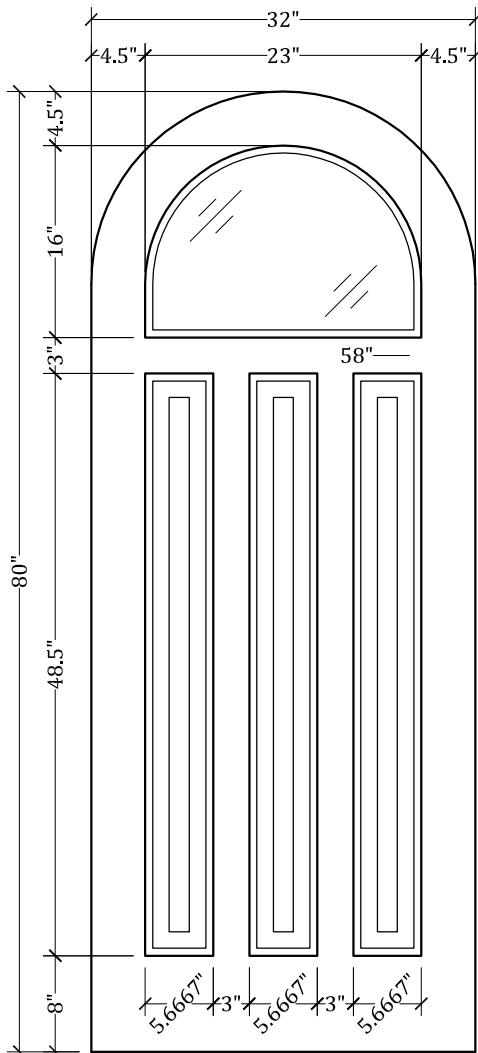

UPSTATE DOOR

FINE DOOR SOLUTIONS... ONE SOURCE

Layout 2140.4 Full Lite/
Three Panel
(Round Top/Round Glass)

Minimum Width Available is 32" for this Layout

Distinctive Exterior Standard Stiles/Top Rail Are 5-1/2"

*Please View Our Specification Section to View Our Sizing Parameters
for Our Classics Line.*

1-800-570-8283

sales@upstatedoor.com

www.upstatedoor.com