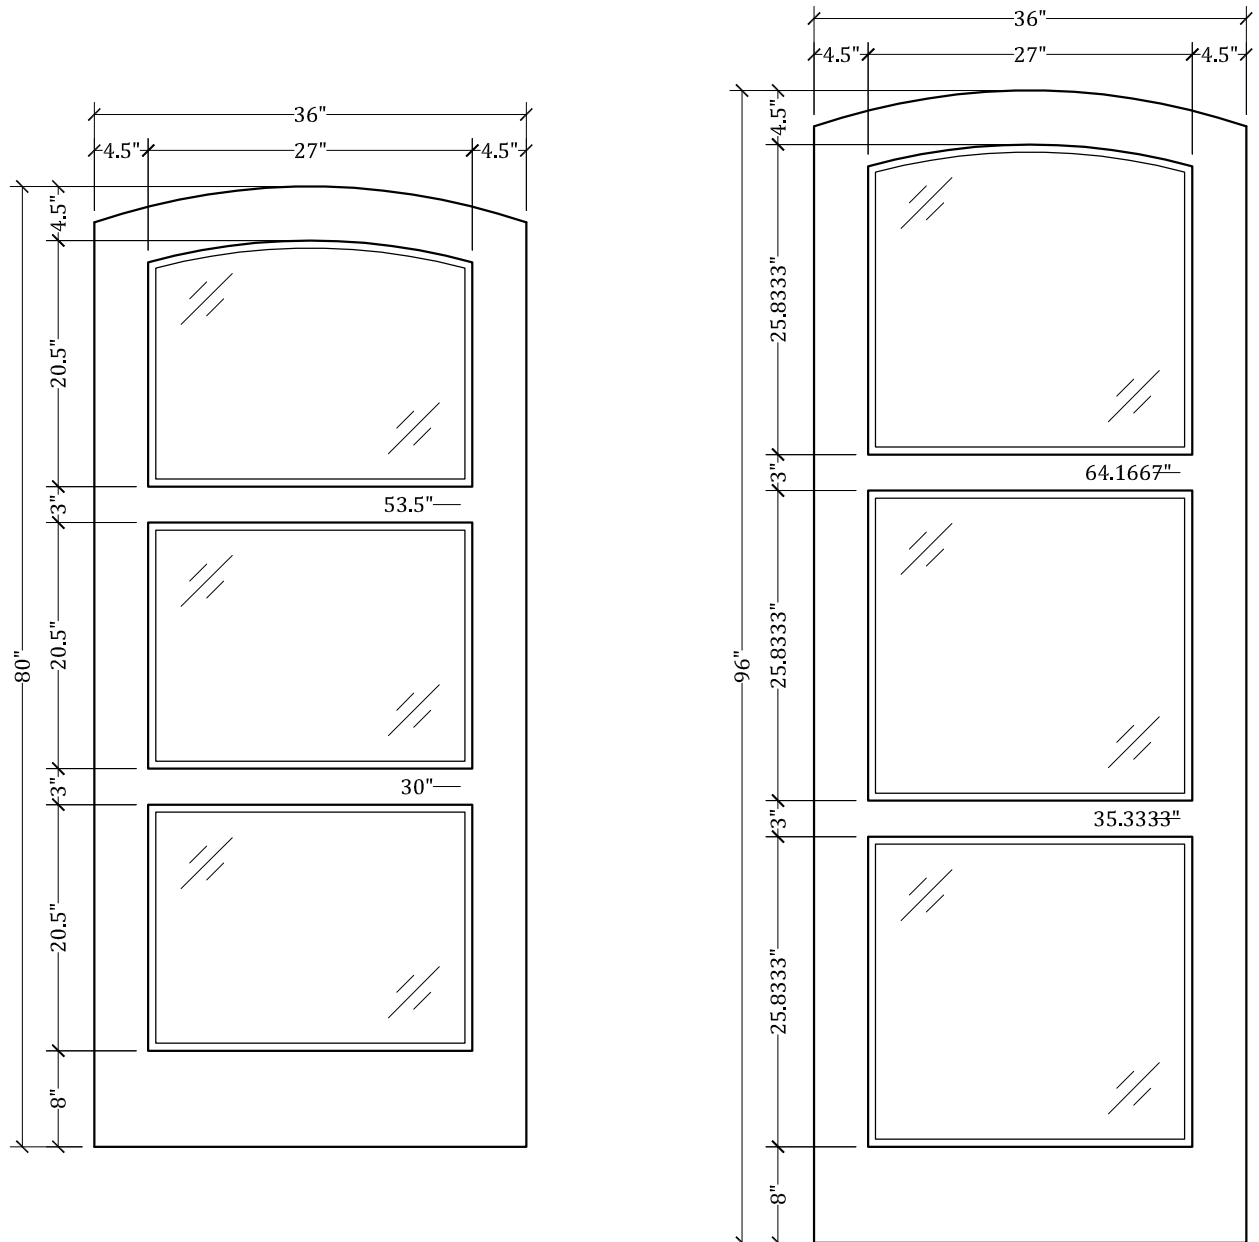

UPSTATE DOOR

FINE DOOR SOLUTIONS... ONE SOURCE

*Layout 2170.2 Three Lite
(Arched Top/Arched Glass)*

Minimum Width Available is 16" for this Layout

Distinctive Exterior Standard Stiles/Top Rail Are 5-1/2"

*Please View Our Specification Section to View Our Sizing Parameters
for Our Classics Line.*