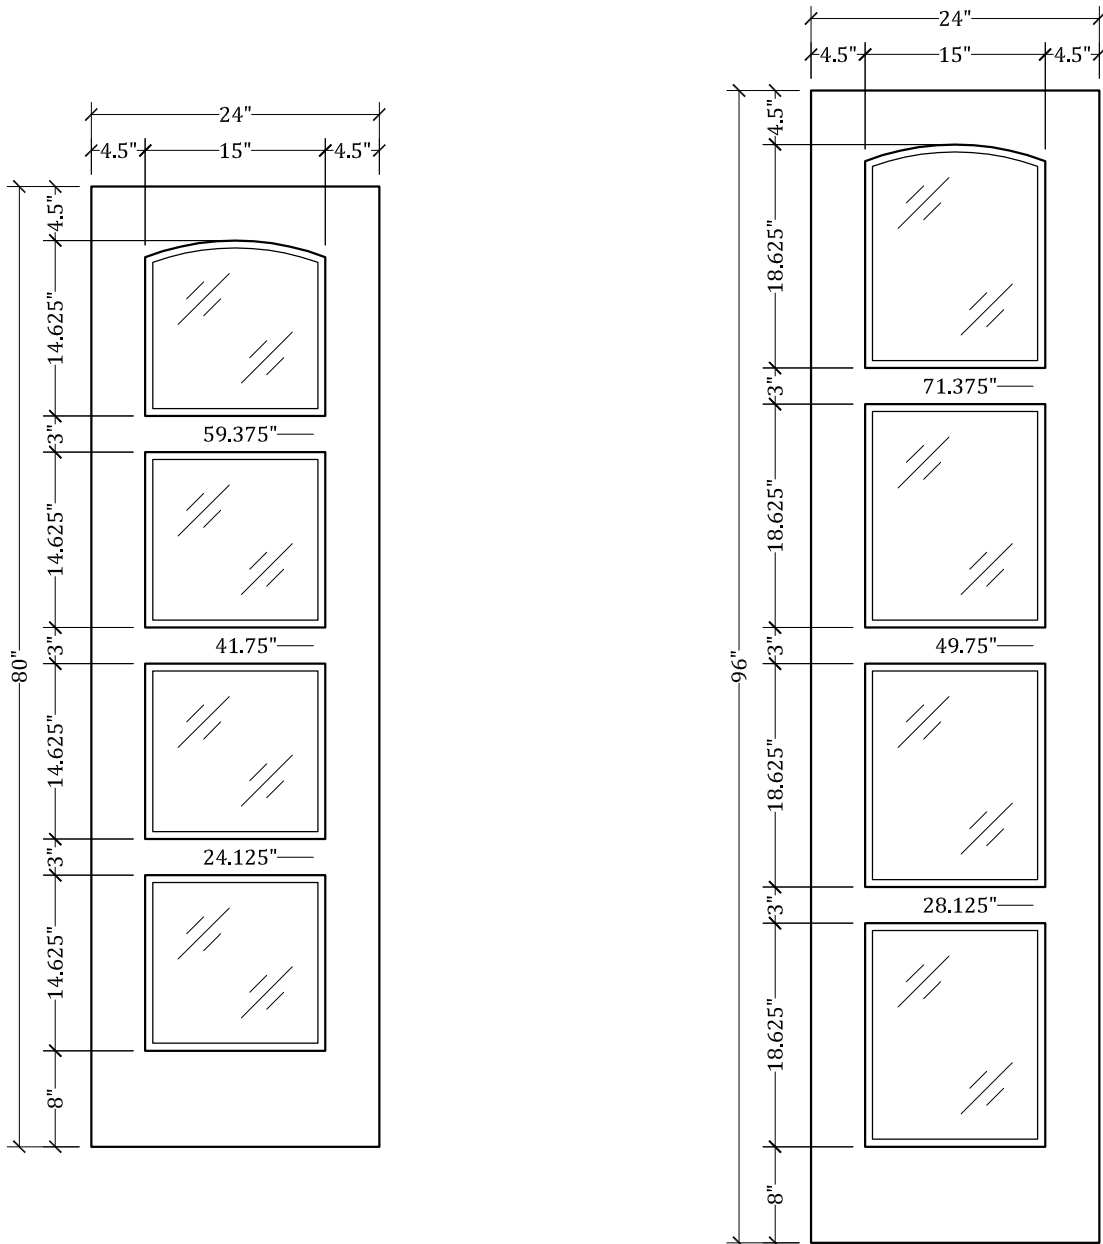

UPSTATE DOOR

FINE DOOR SOLUTIONS... ONE SOURCE

*Layout 2190.1 Four Lite
(Square Top/Arched Glass)*

Minimum Width Available is 16" for this Layout

Distinctive Exterior Standard Stiles/Top Rail Are 5-1/2"

*Please View Our Specification Section to View Our Sizing Parameters
for Our Classics Line.*