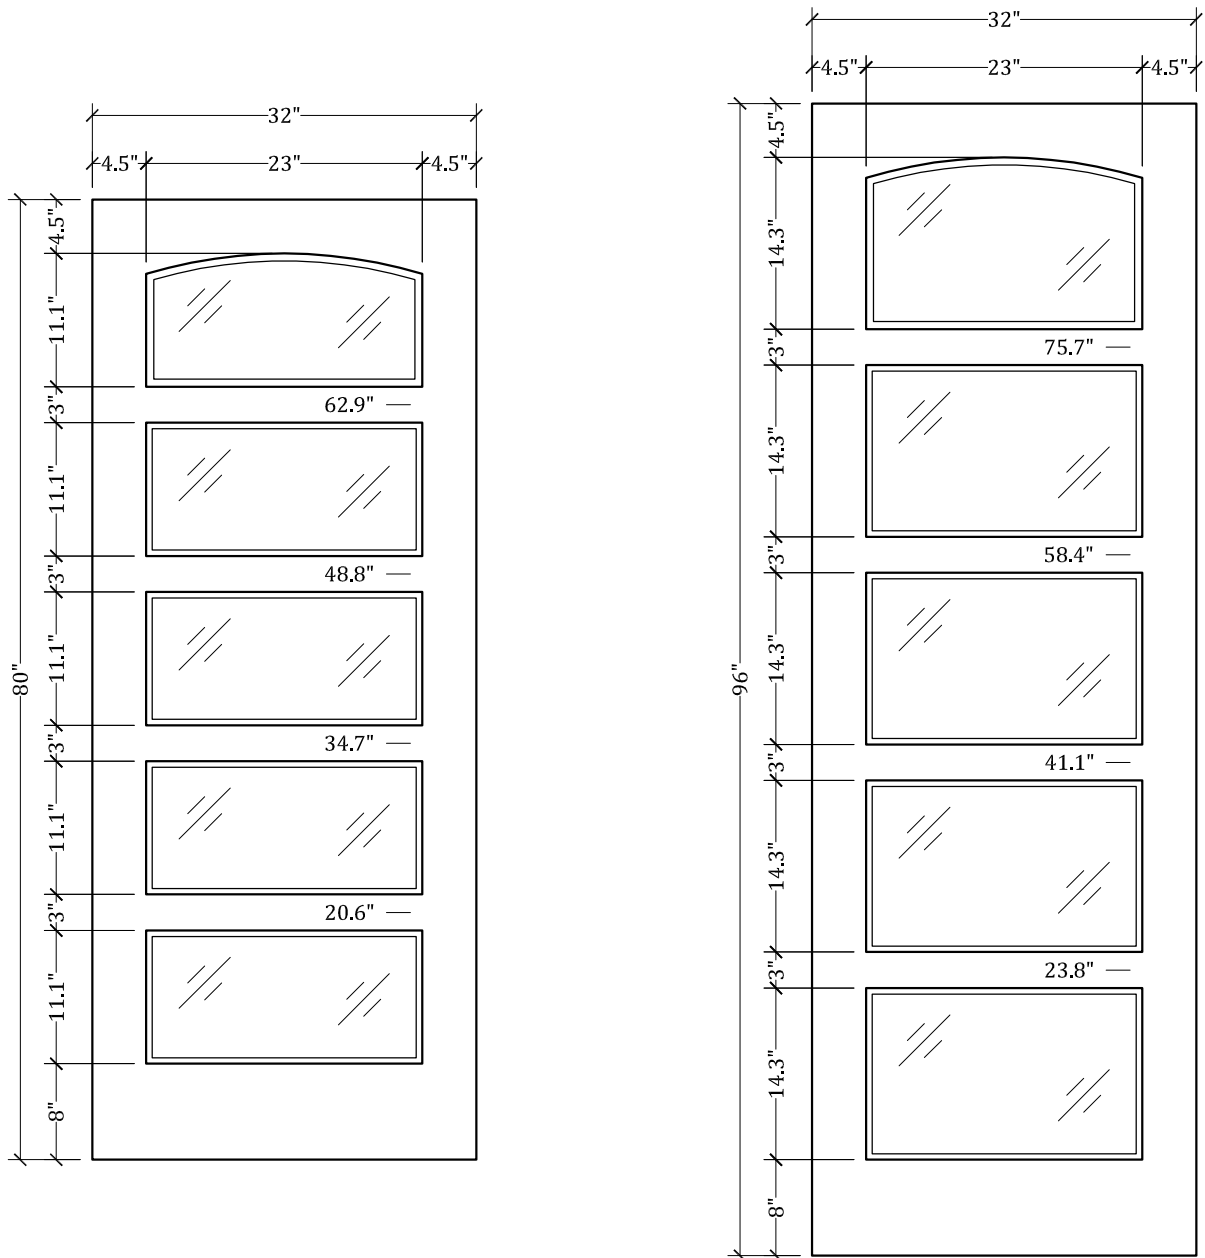

UPSTATE DOOR

FINE DOOR SOLUTIONS... ONE SOURCE

*Layout 2230.1 Five Lite
(Square Top/Arched Glass)*

Minimum Width Available is 16" for this Layout

Distinctive Exterior Standard Stiles/Top Rail Are 5-1/2"

*Please View Our Specification Section to View Our Sizing Parameters
for Our Classics Line.*