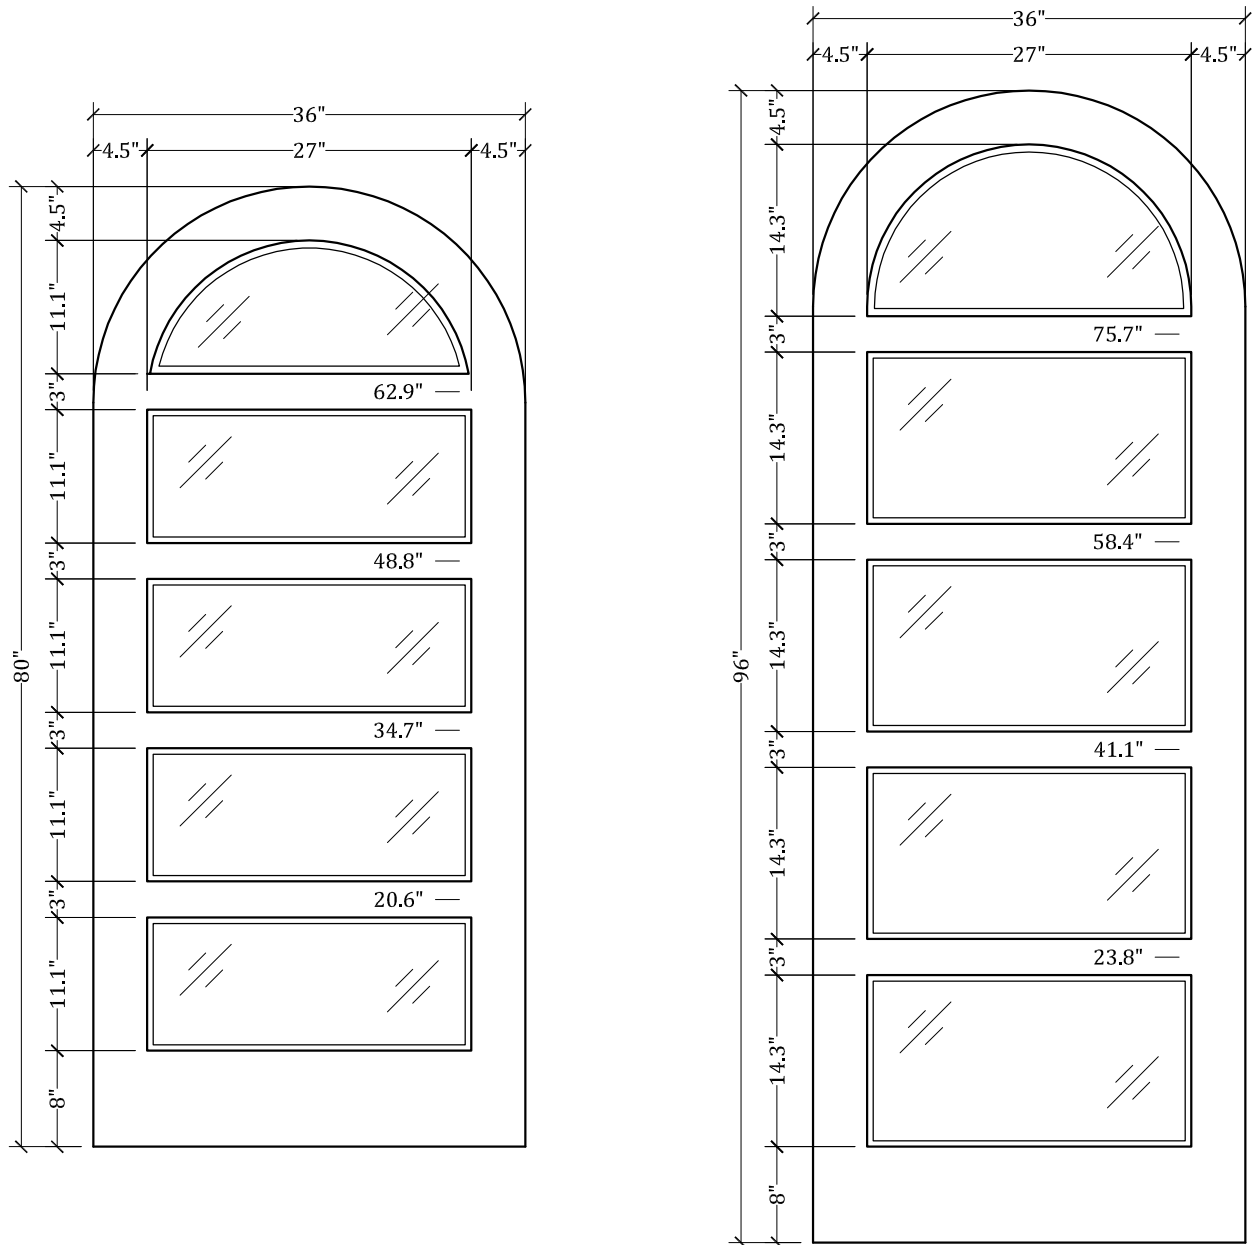

UPSTATE DOOR

FINE DOOR SOLUTIONS... ONE SOURCE

Layout 2230.4 Five Lite
(Round Top/Round Glass)

Minimum Width Available is 16" for this Layout

Distinctive Exterior Standard Stiles/Top Rail Are 5-1/2"

*Please View Our Specification Section to View Our Sizing Parameters
for Our Classics Line.*