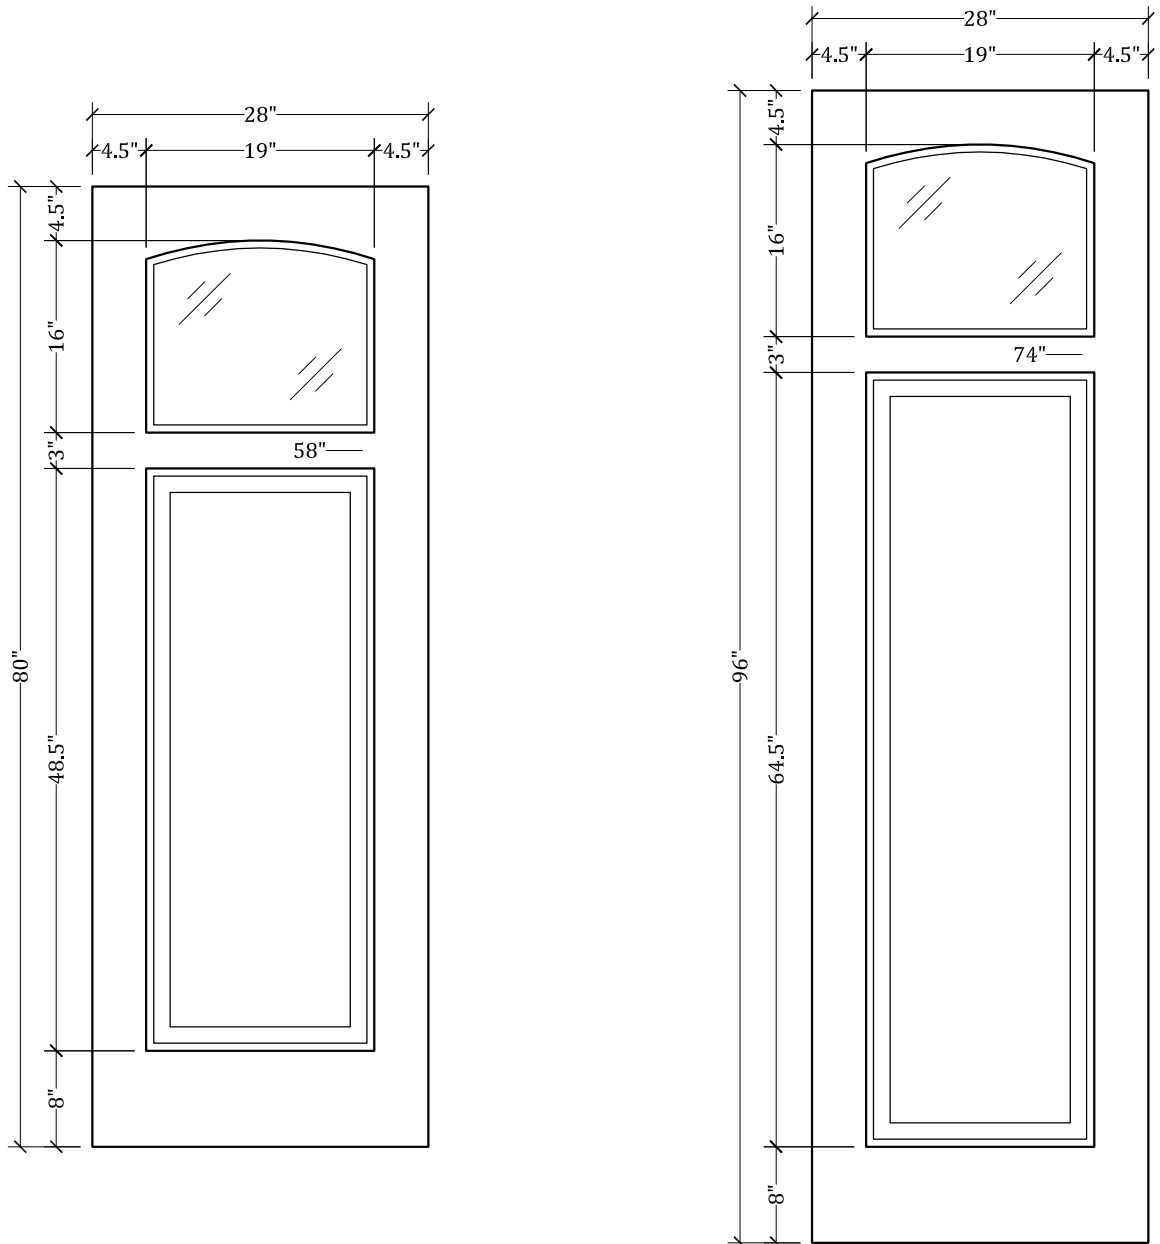

UPSTATE DOOR

FINE DOOR SOLUTIONS... ONE SOURCE

Layout 2560.1 Full Lite/One Panel
(Square Top/Arched Glass)

Minimum Width Available is 16" for this Layout

Distinctive Exterior Standard Stiles/Top Rail Are 5-1/2"

*Please View Our Specification Section to View Our Sizing Parameters
for Our Classics Line.*

1-800-570-8283

For more assistance, please contact one of our customer service representatives
sales@upstatedoor.com

www.upstatedoor.com