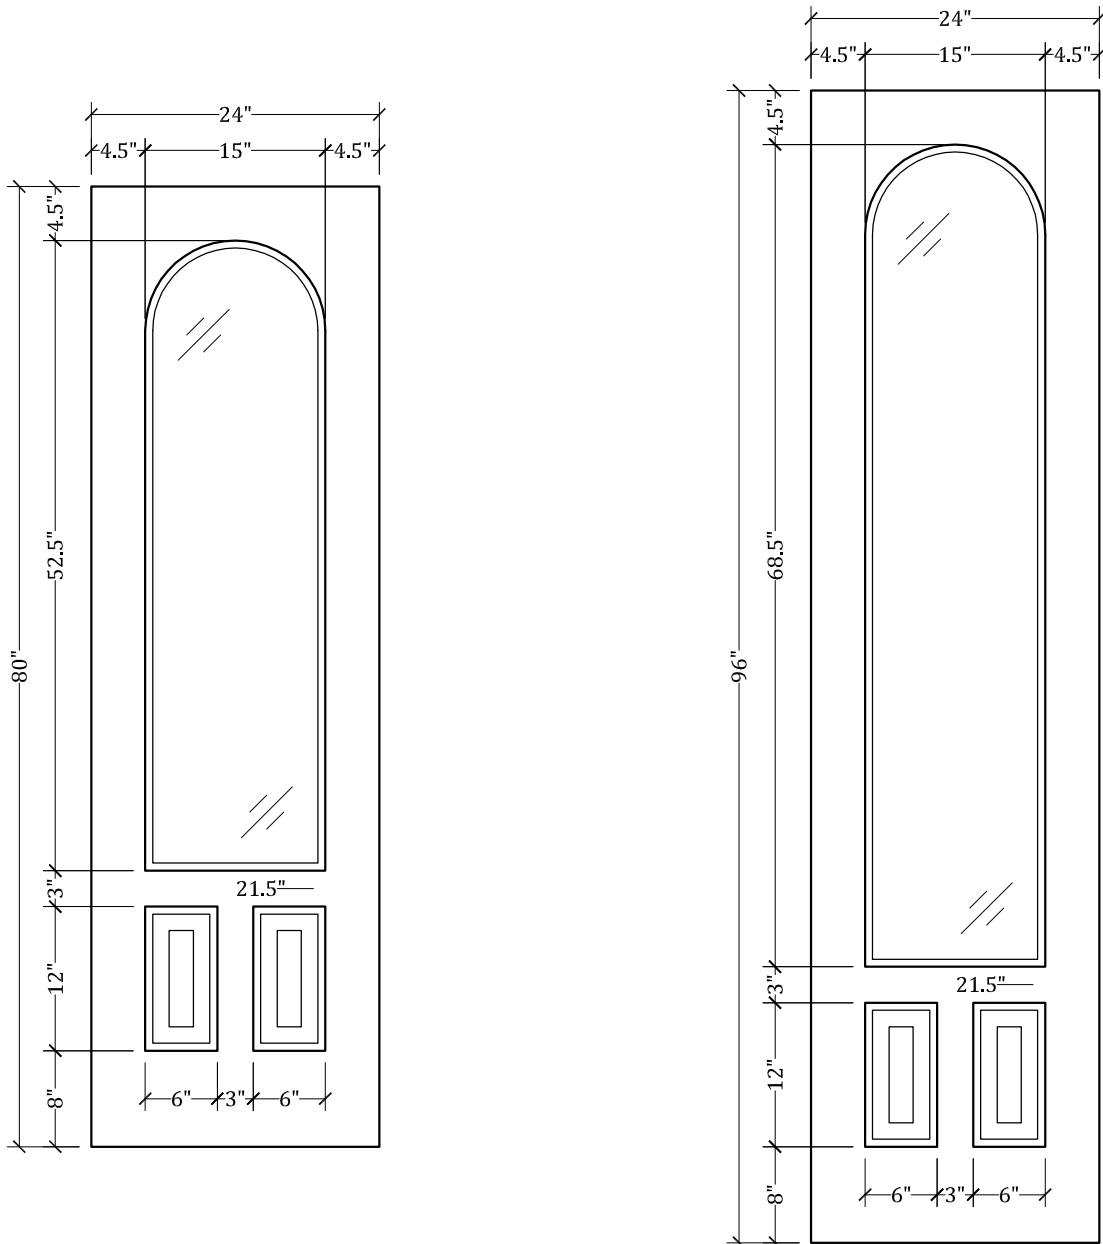

UPSTATE DOOR

FINE DOOR SOLUTIONS... ONE SOURCE

Layout 2600.3 Full Lite/Two
Panel
(Square Top/Round Glass)

Minimum Width Available is 24" for this Layout

Distinctive Exterior Standard Stiles/Top Rail Are 5-1/2"

*Please View Our Specification Section to View Our Sizing Parameters
for Our Classics Line.*

1-800-570-8283

sales@upstatedoor.com

www.upstatedoor.com