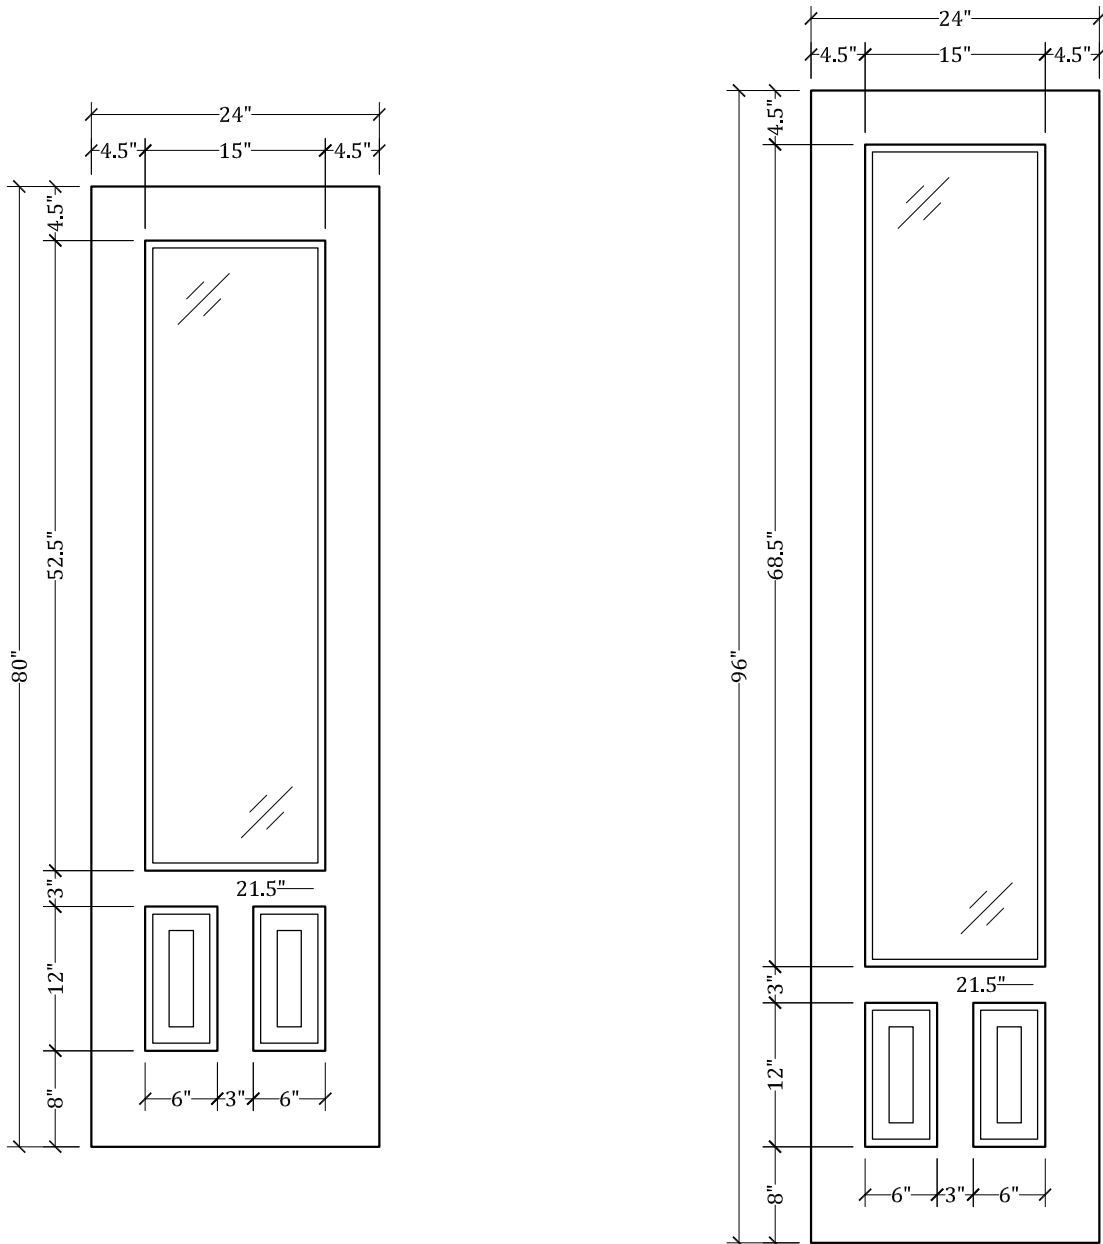

UPSTATE DOOR

FINE DOOR SOLUTIONS... ONE SOURCE

Layout 2600 Full Lite/Two
Panel
(Square Top/Square Glass)

Minimum Width Available is 24" for this Layout

Distinctive Exterior Standard Stiles/Top Rail Are 5-1/2"

*Please View Our Specification Section to View Our Sizing Parameters
for Our Classics Line.*

1-800-570-8283

sales@upstatedoor.com

www.upstatedoor.com