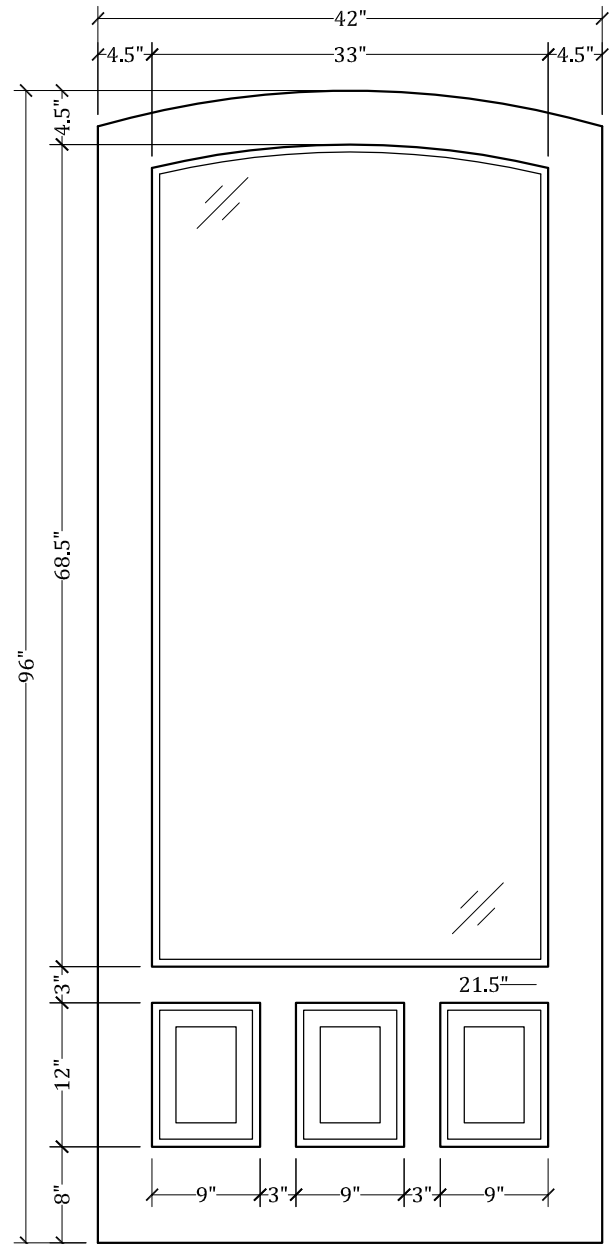

UPSTATE DOOR

FINE DOOR SOLUTIONS... ONE SOURCE

Layout 2610.2 Full Lite/
Three Panel
(Arched Top/Arched Glass)

Minimum Width Available is 32" for this Layout

Distinctive Exterior Standard Stiles/Top Rail Are 5-1/2"

*Please View Our Specification Section to View Our Sizing Parameters
for Our Classics Line.*

1-800-570-8283

sales@upstatedoor.com

www.upstatedoor.com