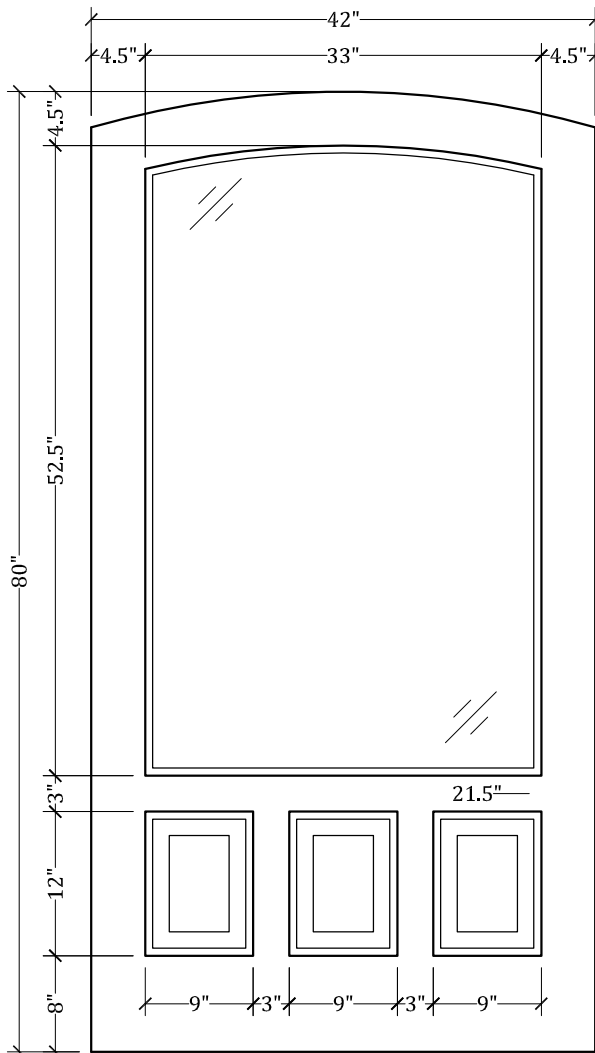

UPSTATE DOOR

FINE DOOR SOLUTIONS... ONE SOURCE

Layout 2610.2 Full Lite/
Three Panel
(Arched Top/Arched Glass)

Minimum Width Available is 32" for this Layout

Distinctive Exterior Standard Stiles/Top Rail Are 5-1/2"

*Please View Our Specification Section to View Our Sizing Parameters
for Our Classics Line.*

1-800-570-8283

sales@upstatedoor.com

www.upstatedoor.com