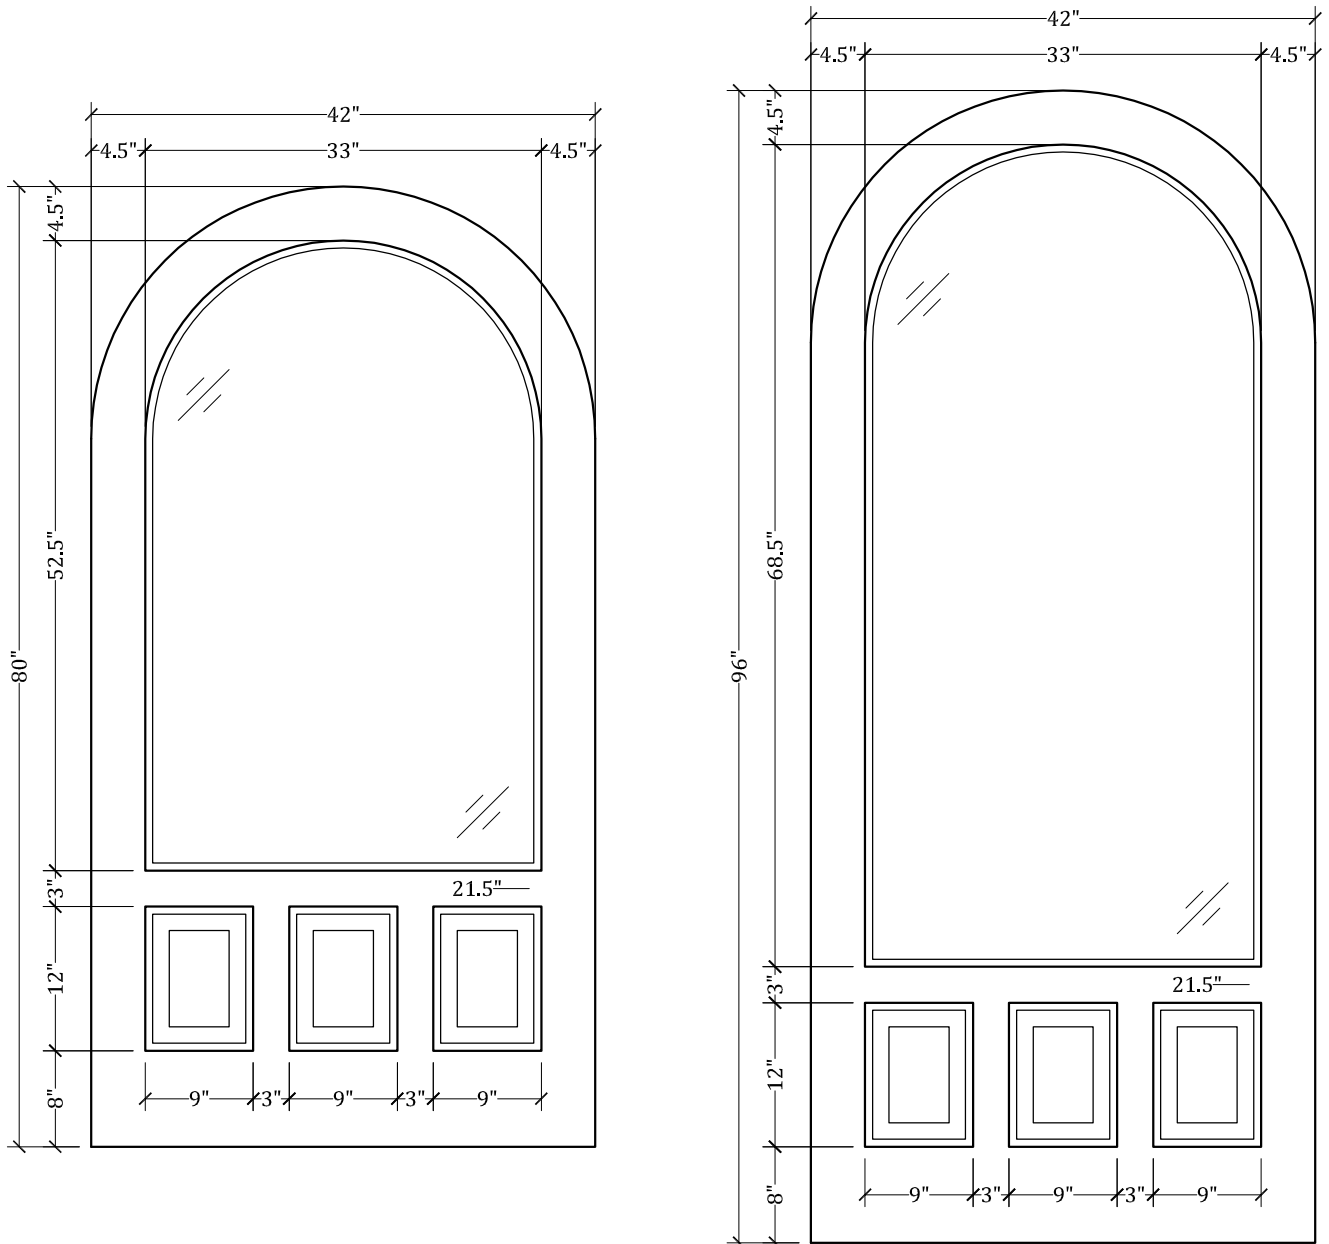

UPSTATE DOOR

FINE DOOR SOLUTIONS... ONE SOURCE

Layout 2610.4 Full Lite/
Three Panel
(Round Top/Round Glass)

Minimum Width Available is 32" for this Layout

Distinctive Exterior Standard Stiles/Top Rail Are 5-1/2"

*Please View Our Specification Section to View Our Sizing Parameters
for Our Classics Line.*

1-800-570-8283

sales@upstatedoor.com

www.upstatedoor.com