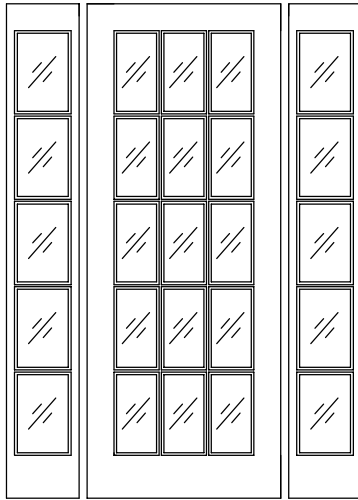

Bi-Panel door with beaded groove raised panel with port hole in top panel

25-Lite custom design over panel

55-Lite custom leaded design over 2 panel

6-Lite recessed glass w/ arched muntins over arched panel

15 lite custom layout over 3 panel door with 6 lite over panel sidelite

4 Panel door with 3 lite over panel sidelites

E-40

15-Lite french door with 5 lite sidelites

SL-20

E-115

SL-20

6 Panel door with 5 lite sidelites and 8 lite round top transom