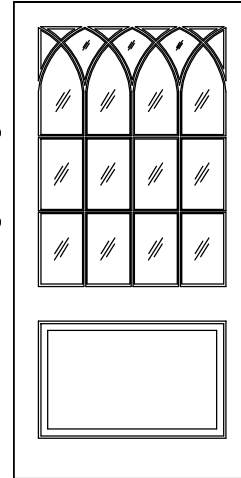

UPSTATE DOOR

Distinctive Door Solutions

p 800.570.8283 ~ www.upstatedoor.com ~ sales@upstatedoor.com

Single & Double Door Layouts

Stiles, top and bottom rail match door
7/8" or 1 3/8" muntin or leaded glass detail shown

8-Lite Arched over 2 panel with exterior shelf

8-Lite over V-grooved panel round top door

21-Lite custom design over panel

7 Panel door with 1 Lite

Flush door with 9 vertical v-grooves & 2 horizontal v-grooves

Bi-Panel door with beaded groove raised panel with port hole in top panel

25-Lite custom design over panel

55-Lite custom leaded design over 2 panel

6-Lite recessed glass w/ arched muntins over arched panel