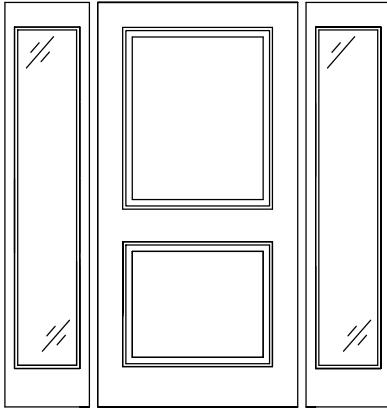

E-20

SL-10

Bi-Panel door with full lite sidelites

SL-10