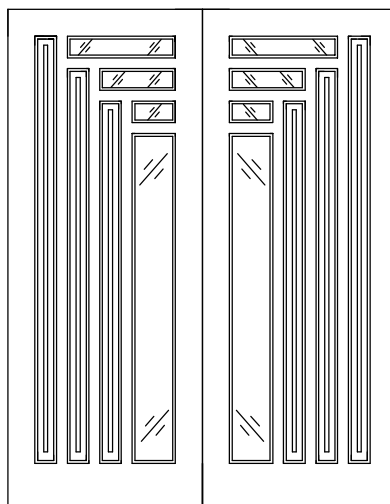

8-Lite Arched over 2 panel with exterior shelf

8-Lite over V-grooved panel round top door

21-Lite custom design over panel

7 Panel door with 1 Lite

Flush door with 9 vertical v-grooves & 2 horizontal v-grooves

Bi-Panel door with beaded groove raised panel with port hole in top panel

25-Lite custom design over panel

55-Lite custom leaded design over 2 panel

6-Lite recessed glass w/ arched muntins over arched panel

Bi-panel elliptical top

3 Panel door with 4 Lite custom layout

Bi-Panel door with full lite sidelites

SL-10

E-20

SL-10

Bi-Panel door with 3 lite over panel sidelites

SL-40