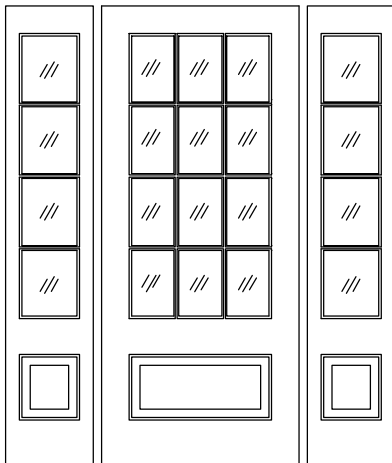

Bi-Panel door with beaded groove raised panel with port hole in top panel

25-Lite custom design over panel

55-Lite custom leaded design over 2 panel

6-Lite recessed glass w/ arched muntins over arched panel

SL-20

E-60

SL-20

6 Panel door with 7 lite sidelites and 1 lite
sidelite transom and 3 lite transom

E-60

5 Panel door with 4 lite over panel
sidelites

SL-50

E-50

SL-50

3 Panel door with 13 lite custom leaded over panel
sidelites and 28 lite custom elliptical transom

E-30

EU-6

1 Lite over 1 panel door with
arched top doors and sidelites

12-Lite over small panel door
with 4-lite over small panel sidelites