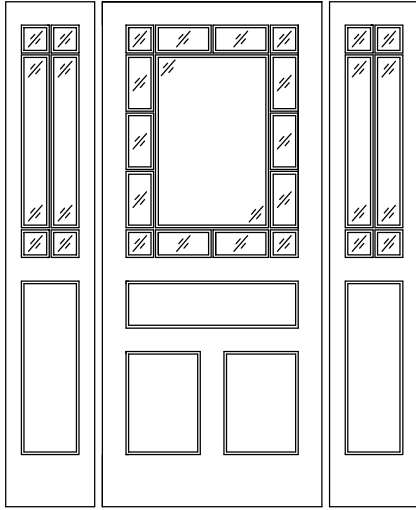

UPSTATE DOOR

Distinctive Door Solutions

p 800.570.8283 ~ www.upstatedoor.com ~ sales@upstatedoor.com

Multi Unit Layout

Stiles, top and bottom rail match door
7/8" or 1 3/8" muntin or leaded glass detail shown

15 lite custom layout over 3 panel door with 6 lite over panel sidelite