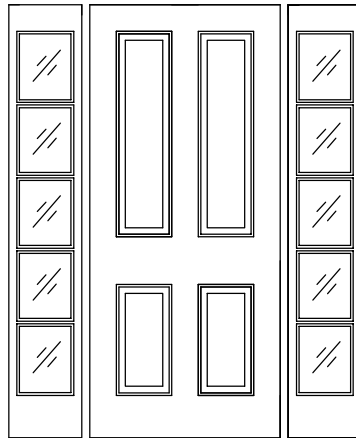

E-40

SL-20

8-lite custom leaded glass over 4-panel door with
12-lite custom leaded glass over panel sidelites

4 Panel door with 5 lite sidelites

SL-20