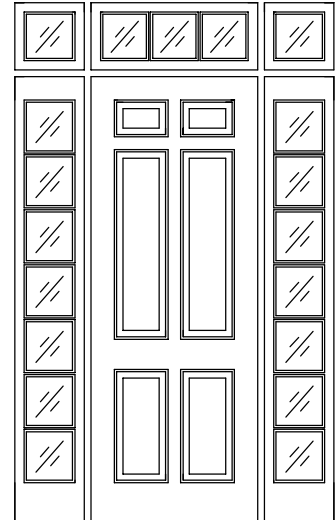

Bi-Panel door with beaded groove raised panel with port hole in top panel

25-Lite custom design over panel

55-Lite custom leaded design over 2 panel

6-Lite recessed glass w/ arched muntins over arched panel

3 Panel door with 3 lite over panel
sidelites and 27 lite custom leaded transom

SL-40

E-30

SL-40

4 Panel door with 18 lite over panel custom
sidelites with sill and 21 lite custom transom

E-40

6 Panel door with 5 lite sidelites
and 11 lite custom leaded elliptical transom

SL-20

E-60

SL-20

6 Panel door with 7 lite sidelites and 1 lite
sidelite transom and 3 lite transom

E-60

5 Panel door with 4 lite over panel
sidelites

SL-50

E-50