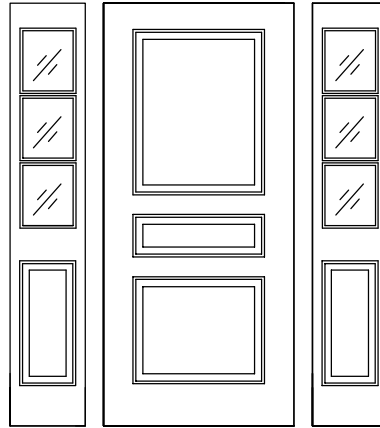

Bi-Panel door with beaded groove raised panel with port hole in top panel

25-Lite custom design over panel

55-Lite custom leaded design over 2 panel

6-Lite recessed glass w/ arched muntins over arched panel

Bi-panel elliptical top

3 Panel door with 4 Lite custom layout

Bi-Panel door with full lite sidelites

SL-10

E-20

SL-10

Bi-Panel door with 3 lite over panel sidelites

SL-40