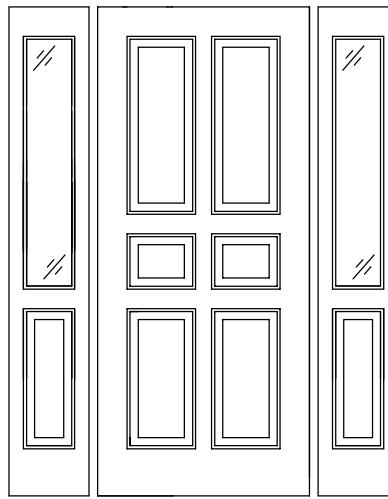

Bi-Panel door with beaded groove raised panel with port hole in top panel

25-Lite custom design over panel

55-Lite custom leaded design over 2 panel

6-Lite recessed glass w/ arched muntins over arched panel

E-50

SL-40

6 Panel door with full lite beveled glass sidelites

SL-10

E-60

SL-10

6 Panel door with 1 lite over panel sidelites

SL-30