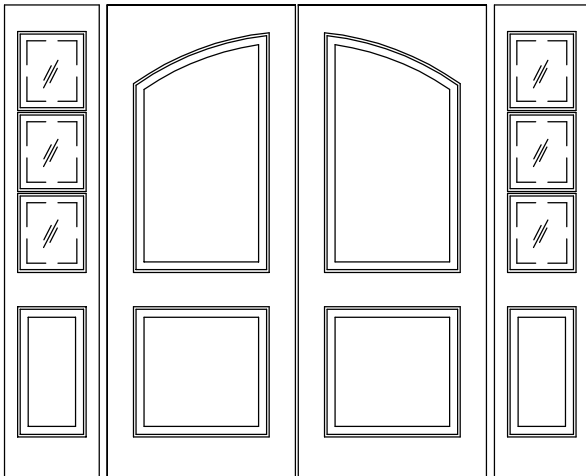

Bi-panel arched top panel double doors
with 3-lite beveled glass over panel sidelites