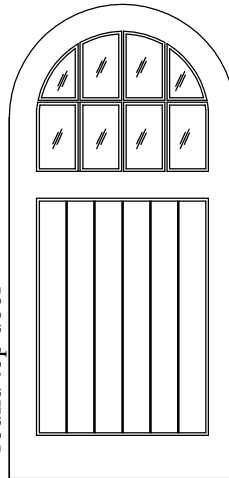

UPSTATE DOOR

Distinctive Door Solutions

p 800.570.8283 ~ www.upstatedoor.com ~ sales@upstatedoor.com

Single & Double Door Layouts

Stiles, top and bottom rail match door
7/8" or 1 3/8" muntin or leaded glass detail shown

8-Lite Arched over 2 panel with exterior shelf

8-Lite over V-grooved panel round top door

21-Lite custom design over panel

7 Panel door with 1 Lite

Flush door with 9 vertical v-grooves & 2 horizontal v-grooves

Bi-Panel door with beaded groove raised panel with port hole in top panel

25-Lite custom design over panel

55-Lite custom leaded design over 2 panel

6-Lite recessed glass w/ arched muntins over arched panel