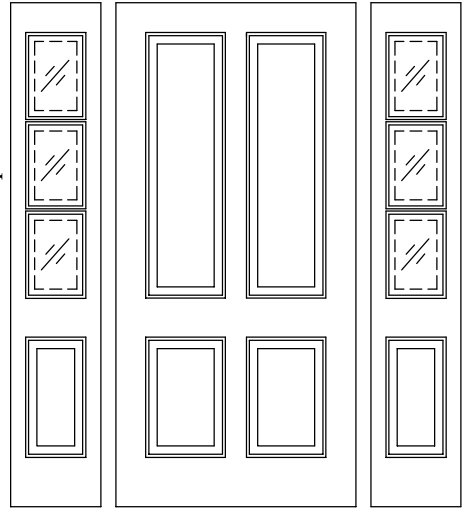

UPSTATE DOOR

Distinctive Door Solutions

p 800.570.8283 ~ www.upstatedoor.com ~ sales@upstatedoor.com

Multi Unit Layout

Stiles, top and bottom rail match door
7/8" or 1 3/8" muntin or leaded glass detail shown

E-40

EU-5