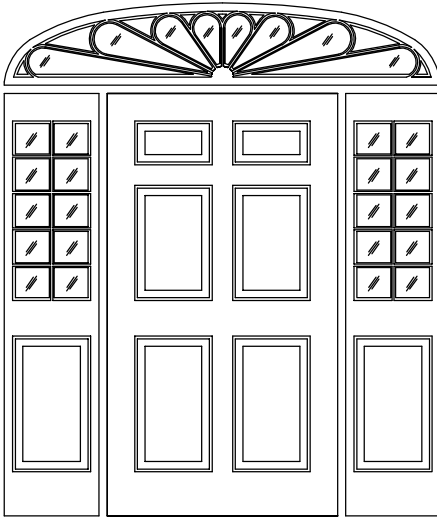

E-60

6 Panel door with 10 lite over panel sidelites
and 17-lite custom elliptical top transom