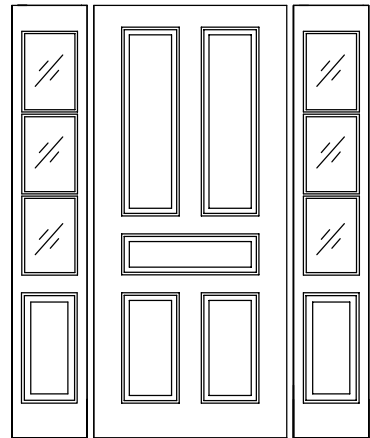

E-50

SL-40

4 Panel door with 3 lite over panel sidelites

SL-40