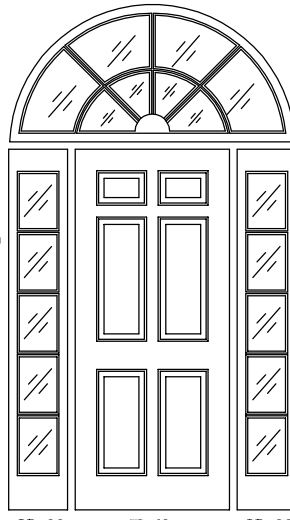

4 Panel door with 3 lite over panel sidelites

E-60

SL-20

6-Panel door with 4 lite over panel sidelites with sill & 19 lite custom leaded elliptical transom

6 Panel door with 5 lite sidelites and 8 lite round top transom

SL-20