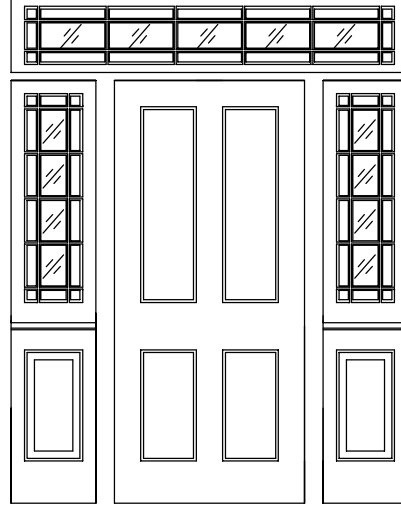

Bi-Panel door with beaded groove raised panel with port hole in top panel

25-Lite custom design over panel

55-Lite custom leaded design over 2 panel

6-Lite recessed glass w/ arched muntins over arched panel

3 Panel door with 3 lite over panel
sidelites and 27 lite custom leaded transom

SL-40

E-30

SL-40

4 Panel door with 18 lite over panel custom
sidelites with sill and 21 lite custom transom

E-40

6 Panel door with 5 lite sidelites
and 11 lite custom leaded elliptical transom

SL-20

E-60

SL-20

6 Panel door with 7 lite sidelites and 1 lite
sidelite transom and 3 lite transom

E-60

5 Panel door with 4 lite over panel
sidelites

SL-50

E-50