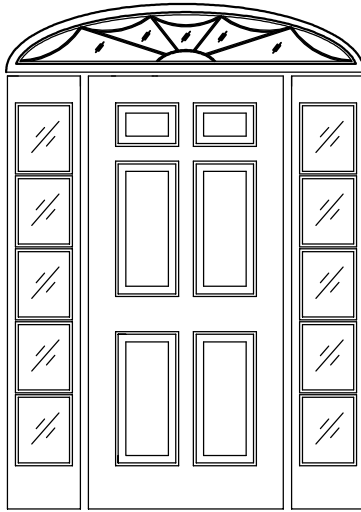

Bi-Panel door with beaded groove raised panel with port hole in top panel

25-Lite custom design over panel

55-Lite custom leaded design over 2 panel

6-Lite recessed glass w/ arched muntins over arched panel

3 Panel door with 3 lite over panel
sidelites and 27 lite custom leaded transom

SL-40

E-30

SL-40

4 Panel door with 18 lite over panel custom
sidelites with sill and 21 lite custom transom

E-40

6 Panel door with 5 lite sidelites
and 11 lite custom leaded elliptical transom