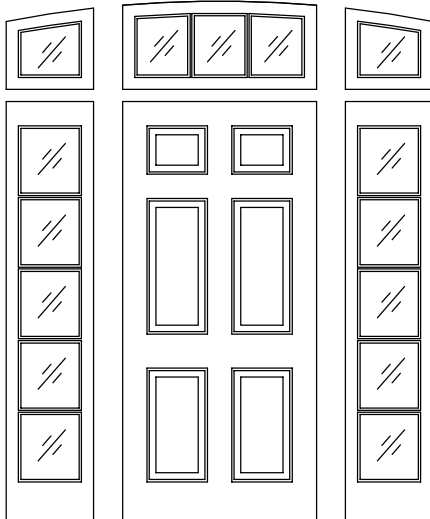

E-60

SL-20

6-Panel door with 5 lite sidelites with 1 & 3 lite arched transoms

SL-20