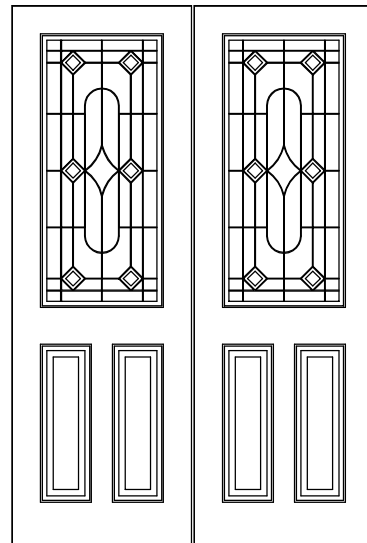

8-Lite Arched over 2 panel with exterior shelf

8-Lite over V-grooved panel round top door

21-Lite custom design over panel

7 Panel door with 1 Lite

Flush door with 9 vertical v-grooves & 2 horizontal v-grooves

Bi-Panel door with beaded groove raised panel with port hole in top panel

25-Lite custom design over panel

55-Lite custom leaded design over 2 panel

6-Lite recessed glass w/ arched muntins over arched panel