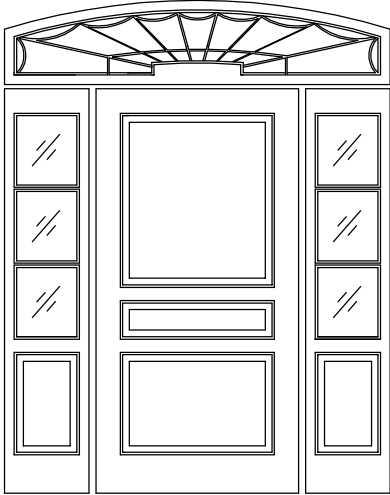

UPSTATE DOOR

Distinctive Door Solutions

p 800.570.8283 ~ www.upstatedoor.com ~ sales@upstatedoor.com

Multi Unit Layout

Stiles, top and bottom rail match door
7/8" or 1 3/8" muntin or leaded glass detail shown

3 Panel door with 3 lite over panel
sidelites and 27 lite custom leaded transom