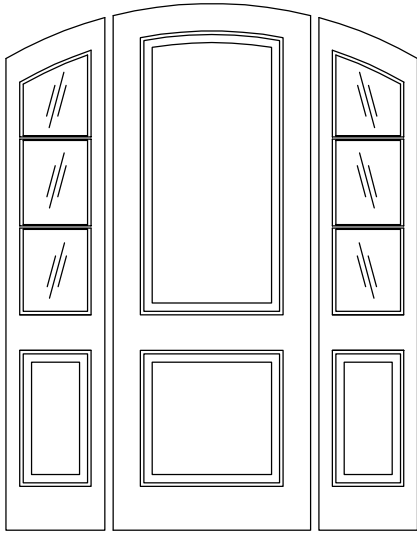

E-20

Bi-Panel Arch-Top Door
3-Lite over Panel Arch-Top Sidelites