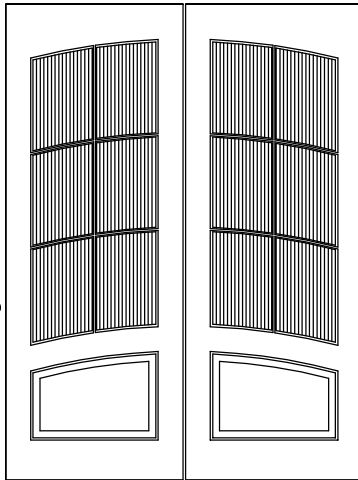

8-Lite Arched over 2 panel with exterior shelf

8-Lite over V-grooved panel round top door

21-Lite custom design over panel

7 Panel door with 1 Lite

Flush door with 9 vertical v-grooves & 2 horizontal v-grooves

Bi-Panel door with beaded groove raised panel with port hole in top panel

25-Lite custom design over panel

55-Lite custom leaded design over 2 panel

6-Lite recessed glass w/ arched muntins over arched panel

Bi-panel elliptical top

3 Panel door with 4 Lite custom layout

Bi-Panel door with full lite sidelites

SL-10

E-20

SL-10

Bi-Panel door with 3 lite over panel sidelites

SL-40