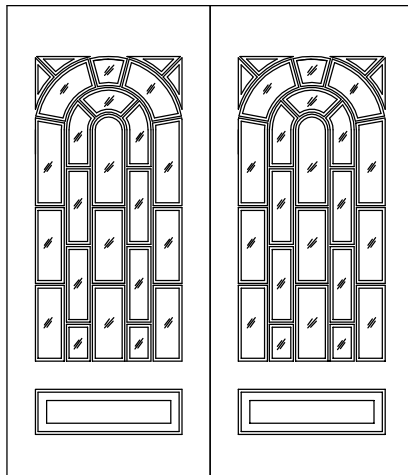

8-Lite Arched over 2 panel with exterior shelf

8-Lite over V-grooved panel round top door

21-Lite custom design over panel

7 Panel door with 1 Lite

Flush door with 9 vertical v-grooves & 2 horizontal v-grooves

Bi-Panel door with beaded groove raised panel with port hole in top panel

25-Lite custom design over panel

55-Lite custom leaded design over 2 panel

6-Lite recessed glass w/ arched muntins over arched panel