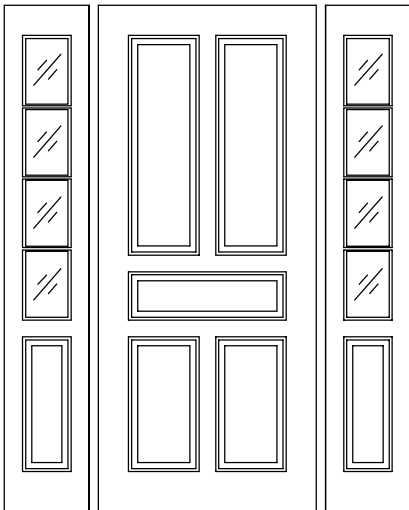

Bi-Panel door with beaded groove raised panel with port hole in top panel

25-Lite custom design over panel

55-Lite custom leaded design over 2 panel

6-Lite recessed glass w/ arched muntins over arched panel

SL-20

E-60

SL-20

6 Panel door with 7 lite sidelites and 1 lite
sidelite transom and 3 lite transom

E-60

5 Panel door with 4 lite over panel
sidelites

SL-50

E-50

SL-50

3 Panel door with 13 lite custom leaded over panel
sidelites and 28 lite custom elliptical transom

E-30

EU-6

1 Lite over 1 panel door with
arched top doors and sidelites

12-Lite over small panel door
with 4-lite over small panel sidelites