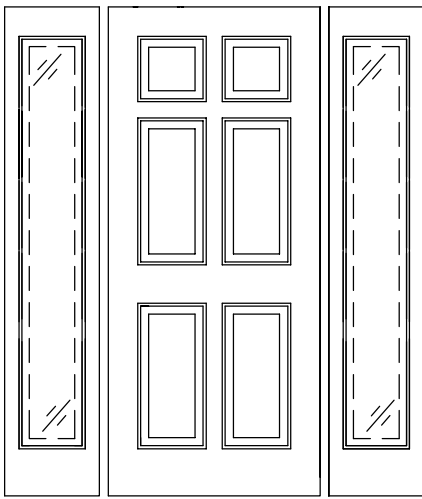

E-60

SL-10

6 Panel door with full lite beveled glass sidelites

SL-10