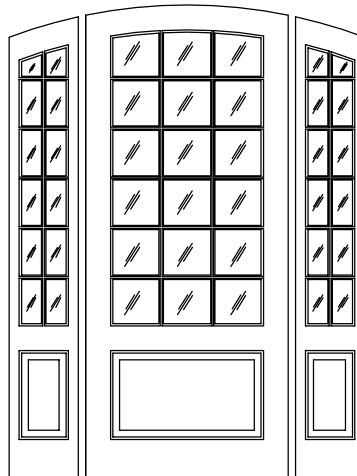

E-60

Bi-Panel door with 18 lite custom design
over panel sidelites & 32 lite custom transom

E-20

Bi-panel arched top panel double doors
with 3-lite beveled glass over panel sidelites

18-lite over panel arched top door
with 12-lite over panel arched top sidelites