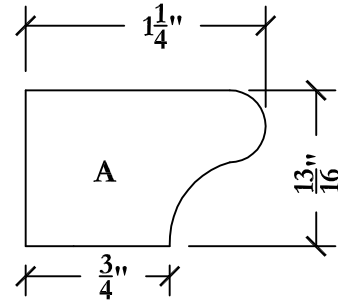

Sidelite Sill Option

(Exterior Side Only)

Scale: Noted

CUSTOM SIDELITE SHELF (EXTERIOR ONLY)

SCALE: 3/4"=1'

NOTE:

FOR CLARITY, PANEL/GLASS PROFILES ARE NOT SHOWN

DIMENSION VARIES

SCALE: 2/1

STOP PROFILE "B"

BULL NOSE PROFILE

SCALE: 1/2