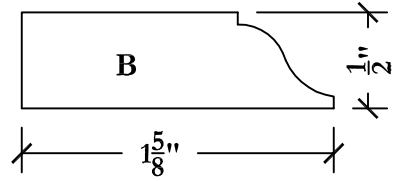

Sidelite Sill Option

(Exterior Side Only)

Scale: Noted

CUSTOM SIDELITE SHELF (EXTERIOR ONLY)

SCALE: 3/4"=1'

NOTE:

FOR CLARITY, PANEL/GLASS PROFILES ARE NOT SHOWN

DIMENSION VARIES

SCALE: 2/1

STOP PROFILE "B"

BULL NOSE PROFILE

SCALE: 1/2