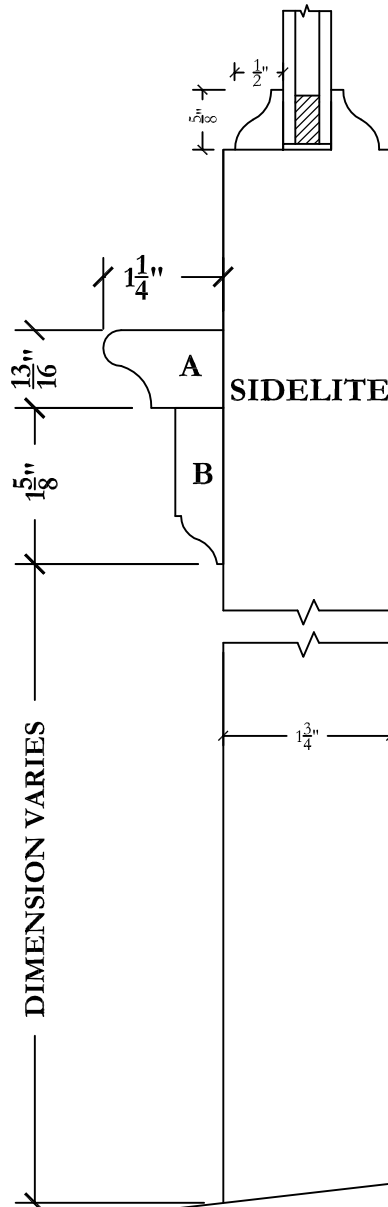

Sidelite Sill Option

(Exterior Side Only)

Scale: Noted

CUSTOM SIDELITE SHELF (EXTERIOR ONLY)

SCALE: 3/4"=1'

NOTE:

FOR CLARITY, PANEL/GLASS PROFILES ARE NOT SHOWN

DIMENSION VARIES

SCALE: 2/1

STOP PROFILE "B"

BULL NOSE PROFILE

SCALE: 1/2