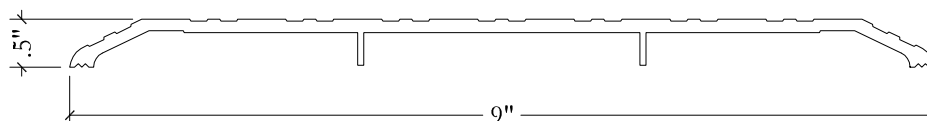

UPSTATE DOOR

FINE DOOR SOLUTIONS... ONE SOURCE

Exterior Inswing Sill Options

Scale: HALF

ADJUSTABLE SILL with **SPECIFY HORNS**

A.D.A. APPROVED SILL with **SPECIFY HORNS**

For more assistance, please contact one of our customer service representatives