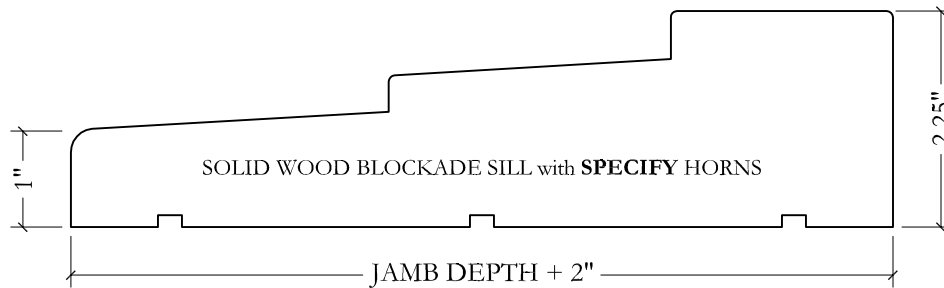

UPSTATE DOOR

FINE DOOR SOLUTIONS... ONE SOURCE

Exterior Inswing Sill Options

Scale: HALF

ADJUSTABLE SILL with **SPECIFY HORNS**

A.D.A. APPROVED SILL with **SPECIFY HORNS**

For more assistance, please contact one of our customer service representatives