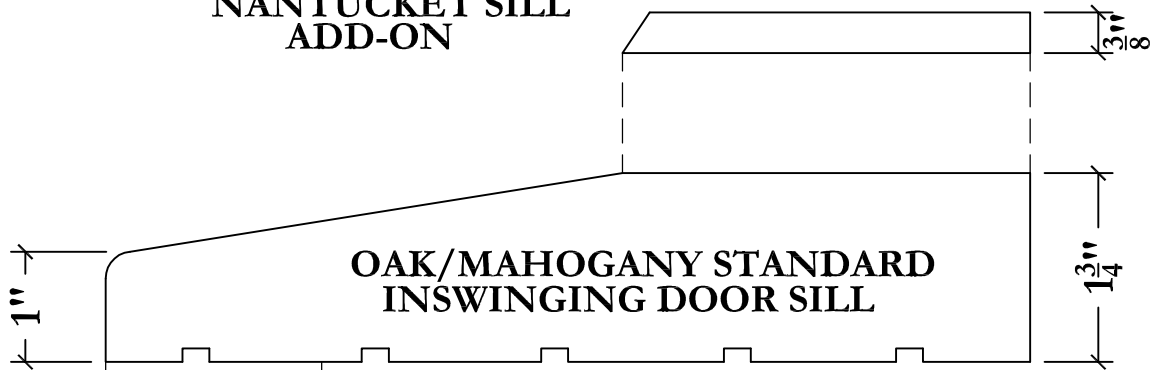

NANTUCKET SILL
ADD-ON

ALUMINUM SILL W/ADJUSTABLE OAK STRIP
SHOWN WITH OPTIONAL EXTENSION

ADA APPROVED SILL
ALUMINUM OR BRONZE