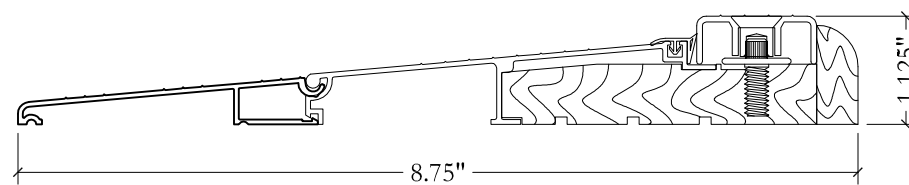

UPSTATE DOOR

FINE DOOR SOLUTIONS... ONE SOURCE

Exterior Inswing Sill Options

Scale: HALF

ADJUSTABLE SILL with **SPECIFY HORNS**

A.D.A. APPROVED SILL with **SPECIFY HORNS**

For more assistance, please contact one of our customer service representatives