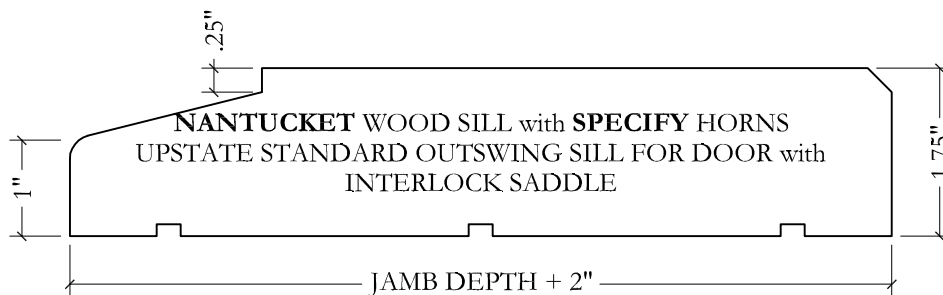

For more assistance, please contact one of our customer service representatives

1-800-570-8283

sales@upstatedoor.com

www.upstatedoor.com