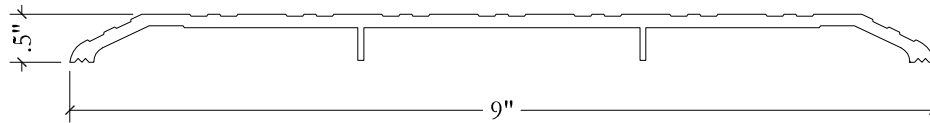

1-800-570-8283

sales@upstatedoor.com

www.upstatedoor.com

UPSTATE DOOR

FINE DOOR SOLUTIONS... ONE SOURCE

Exterior Outswing Sill Options

Scale: HALF

A.D.A. APPROVED SILL with **SPECIFY** HORNS