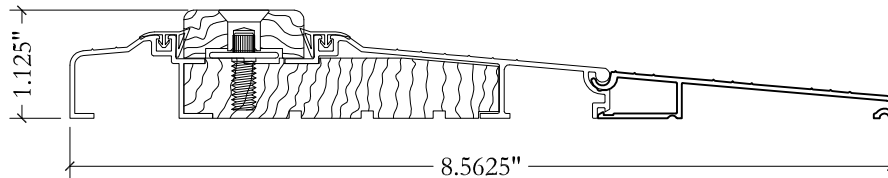

OUTSWING ADJUSTABLE ALUMINUM SILL with **SPECIFY** HORNS

For more assistance, please contact one of our customer service representatives

1-800-570-8283

sales@upstatedoor.com

www.upstatedoor.com