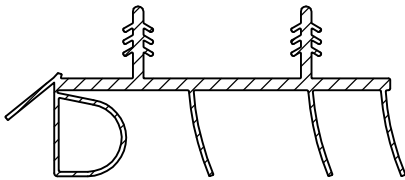

SEE EXTERIOR PREHANG SECTION

**STANDARD INTERLOCK SADDLE
(VARIOUS FINISHES AVAILABLE)
IN SWING OR OUT SWING**

**#145 INTERLOCK SADDLE
(VARIOUS FINISHES AVAILABLE)
IN SWING ONLY**

**#142 INTERLOCK SADDLE
(VARIOUS FINISHES AVAILABLE)
IN SWING ONLY**

**INTEK SWEEP
(IN SWING OR OUT SWING)**

**#842 INTERLOCK SADDLE
(VARIOUS FINISHES AVAILABLE)
IN SWING ONLY**

**Q-LON
COMPRESSION
WEATHERSTRIPPING**

**NG 5060CL
ALL OUTSWINGING
DOORS**

**DRIP EDGE DETAIL
COPE SET UPSTATE # 3**

**NG100VB
BRONZE DRIP EDGE**