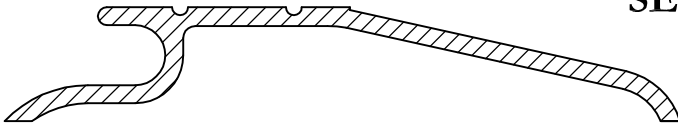

SEE EXTERIOR PREHANG SECTION

**STANDARD INTERLOCK SADDLE
(VARIOUS FINISHES AVAILABLE)
IN SWING OR OUT SWING**

**#145 INTERLOCK SADDLE
(VARIOUS FINISHES AVAILABLE)
IN SWING ONLY**

**#142 INTERLOCK SADDLE
(VARIOUS FINISHES AVAILABLE)
IN SWING ONLY**

**INTEK SWEEP
(IN SWING OR OUT SWING)**

**#842 INTERLOCK SADDLE
(VARIOUS FINISHES AVAILABLE)
IN SWING ONLY**

**Q-LON
COMPRESSION
WEATHERSTRIPPING**

**NG 5060CL
ALL OUTSWINGING
DOORS**

**DRIP EDGE DETAIL
COPE SET UPSTATE # 3**