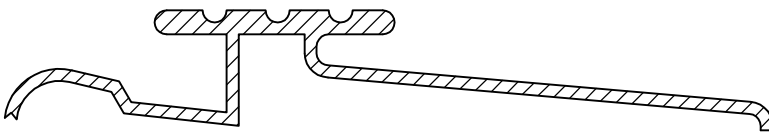

SEE EXTERIOR PREHANG SECTION

**STANDARD INTERLOCK SADDLE
(VARIOUS FINISHES AVAILABLE)
IN SWING OR OUT SWING**

**#145 INTERLOCK SADDLE
(VARIOUS FINISHES AVAILABLE)
IN SWING ONLY**

**#142 INTERLOCK SADDLE
(VARIOUS FINISHES AVAILABLE)
IN SWING ONLY**

**INTEK SWEEP
(IN SWING OR OUT SWING)**

**#842 INTERLOCK SADDLE
(VARIOUS FINISHES AVAILABLE)
IN SWING ONLY**

**Q-LON
COMPRESSION
WEATHERSTRIPPING**

**NG 5060CL
ALL OUTSWINGING
DOORS**

**DRIP EDGE DETAIL
COPE SET UPSTATE # 3**

**NG100VB
BRONZE DRIP EDGE**