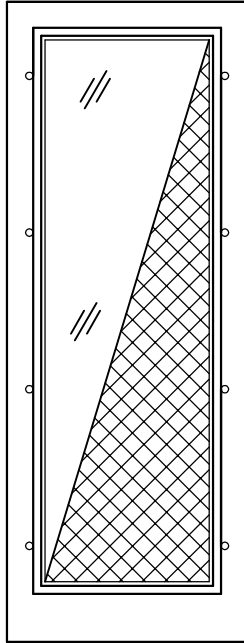

FULL VIEW SCREEN/STORM

SCT-10

ROUND TOP FULL VIEW SCREEN/STORM

SCT-11

GOTHIC TOP FULL VIEW SCREEN/STORM

SCT-12

BI-VIEW SCREEN/STORM

SCT-20

ROUND TOP BI-VIEW SCREEN/STORM

SCT-21

GOTHIC TOP BI-VIEW SCREEN/STORM

SCT-22

NOTE: FOR PROFILE DETAILS, SEE PROFILES 61 AND 62

SCREEN/STORM OVER PANEL

SCT-30

ROUND TOP SCREEN/STORM OVER PANEL