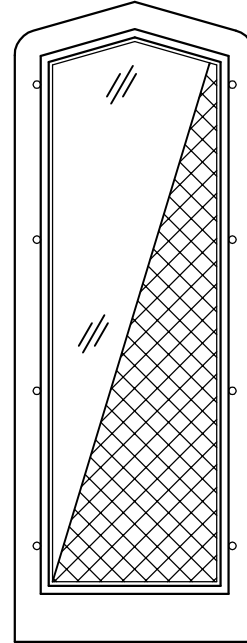

FULL VIEW SCREEN/STORM

SCT-10

ROUND TOP FULL VIEW SCREEN/STORM

SCT-11

GOTHIC TOP FULL VIEW SCREEN/STORM

SCT-12

BI-VIEW SCREEN/STORM

SCT-20

ROUND TOP BI-VIEW SCREEN/STORM

SCT-21

GOTHIC TOP BI-VIEW SCREEN/STORM

SCT-22

NOTE: FOR PROFILE DETAILS, SEE PROFILES 61 AND 62

SCREEN/STORM OVER PANEL

SCT-30

ROUND TOP SCREEN/STORM OVER PANEL