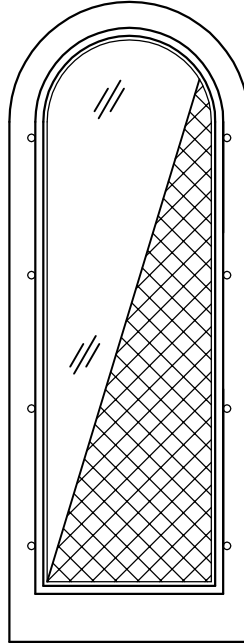

FULL VIEW SCREEN/STORM

SCT-10

ROUND TOP FULL VIEW SCREEN/STORM

SCT-11

GOTHIC TOP FULL VIEW SCREEN/STORM

SCT-12

BI-VIEW SCREEN/STORM

SCT-20

ROUND TOP BI-VIEW SCREEN/STORM

SCT-21

GOTHIC TOP BI-VIEW SCREEN/STORM

SCT-22

NOTE: FOR PROFILE DETAILS, SEE PROFILES 61 AND 62

SCREEN/STORM OVER PANEL

SCT-30

ROUND TOP SCREEN/STORM OVER PANEL