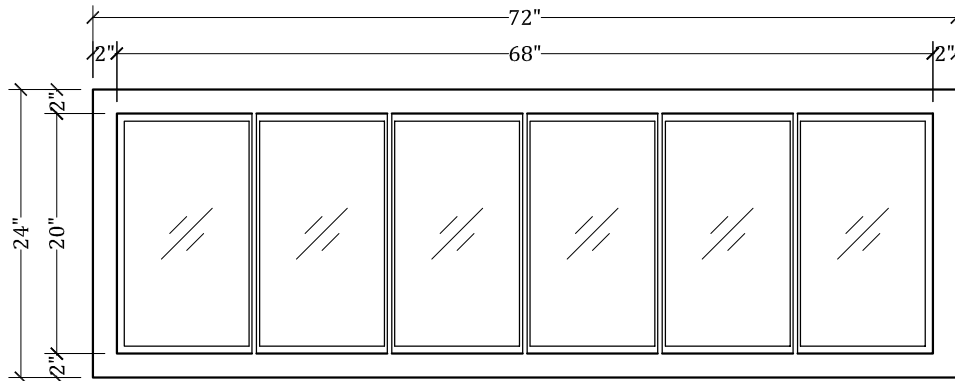

UPSTATE DOOR
FINE DOOR SOLUTIONS... ONE SOURCE

*Layout 4000 Full Glass (6w x 1h)
(Square Top/Square Glass)*

Minimum Width Based on Unit Dimension Below

*Please View Our Specification Section to View Our Sizing Parameters
for Our Classics Line.*