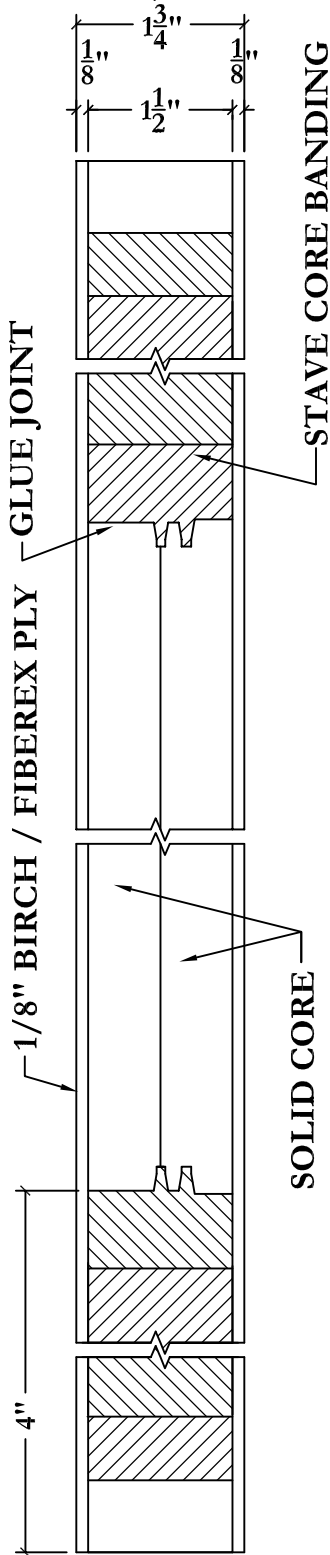

PAINT GRADE

STAIN GRADE

NOTE: V-GROOVE AND BEAD DETAIL AVAILABLE

P-76

PAINT GRADE
INTERIOR (STAVE CORE)

STAIN/ PAINT GRADE
EXTERIOR

STAIN/ PAINT GRADE
EXTERIOR (STAVE CORE)