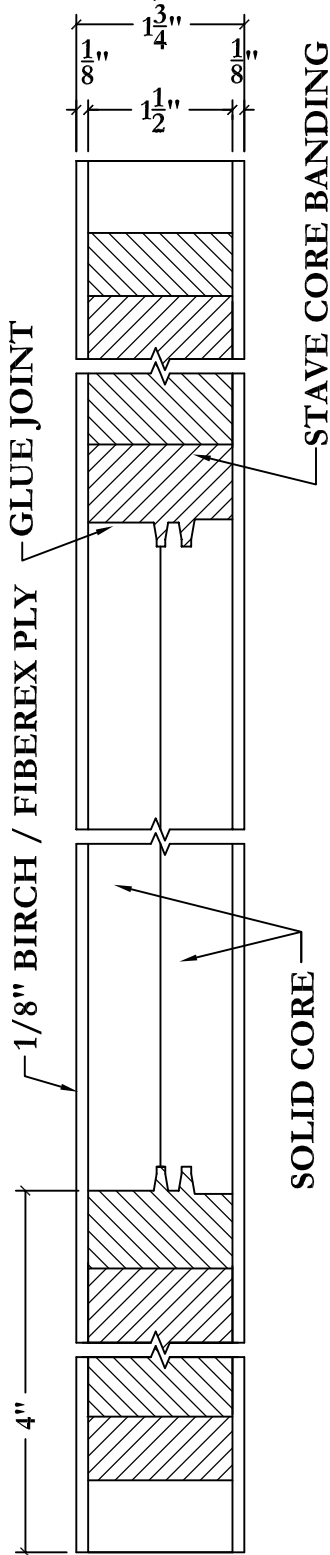

PAINT GRADE

STAIN GRADE

NOTE: V-GROOVE AND BEAD DETAIL AVAILABLE

P-76

**PAINT GRADE
INTERIOR (STAVE CORE)**

**STAIN/ PAINT GRADE
EXTERIOR**

**STAIN/ PAINT GRADE
EXTERIOR (STAVE CORE)**