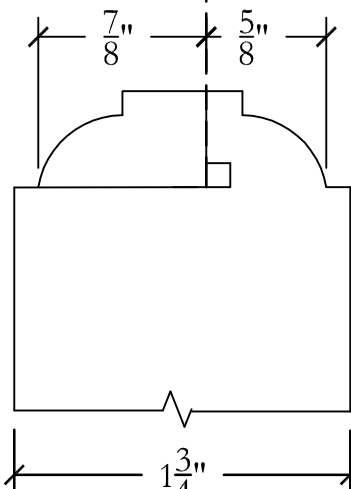

PROFILE 64.1

PROFILE 64.2

PROFILE 64.3

NOTE: 1 1/4" DOOR THICKNESS ALSO AVAILABLE

**SCREEN OPTIONS:**

CHARCOAL  
FIBERGLASS,  
CHARCOAL  
ALUMINUM, BRONZE  
OR STAINLESS  
STEEL SCREEN

PROFILE 65.1

PROFILE 65.2

PROFILE 65.3

NOTE:  $1 \frac{1}{4}$ " DOOR THICKNESS ALSO AVAILABLE