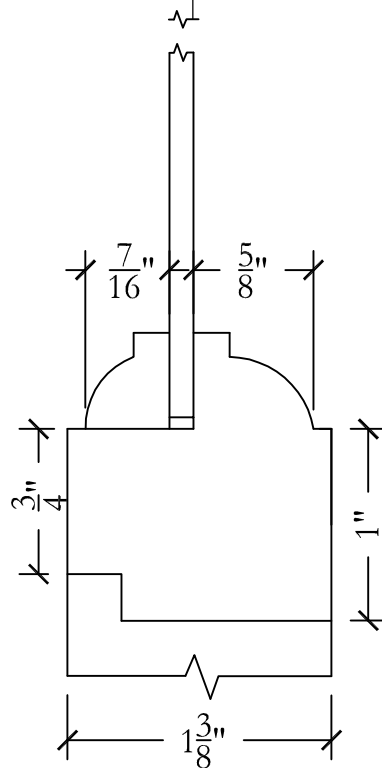

**GLASS:**  
1/8" TEMP.

**SCREEN OPTIONS:**  
CHARCOAL FIBERGLASS,  
CHARCOAL ALUMINUM,  
BRONZE OR STAINLESS  
STEEL SCREEN

PROFILE 61.1

PROFILE 61.2

PROFILE 61.3

NOTE: 1 1/4" DOOR THICKNESS ALSO AVAILABLE

**GLASS:**  
1/8" TEMP.

**SCREEN  
OPTIONS:**  
CHARCOAL  
FIBERGLASS,  
CHARCOAL  
ALUMINUM,  
BRONZE OR  
STAINLESS  
STEEL SCREEN

PROFILE 62.1

PROFILE 62.2

PROFILE 62.3

**GLASS:**  
 1/8" TEMP.

**SCREEN OPTIONS:**  
 CHARCOAL  
 FIBERGLASS,  
 CHARCOAL ALUMINUM

PROFILE 64.1

PROFILE 64.2

PROFILE 64.3

NOTE: 1 1/4" DOOR THICKNESS ALSO AVAILABLE

**SCREEN OPTIONS:**

CHARCOAL  
FIBERGLASS,  
CHARCOAL  
ALUMINUM, BRONZE  
OR STAINLESS  
STEEL SCREEN

PROFILE 65.1

PROFILE 65.2

PROFILE 65.3

NOTE:  $1 \frac{1}{4}$ " DOOR THICKNESS ALSO AVAILABLE