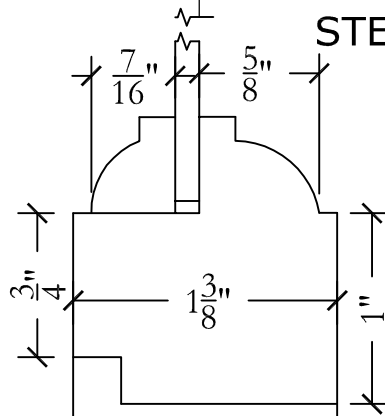

**SCREEN
OPTIONS:**
CHARCOAL
FIBERGLASS,
CHARCOAL
ALUMINUM,
BRONZE OR
STAINLESS
STEEL SCREEN

PROFILE 62.1