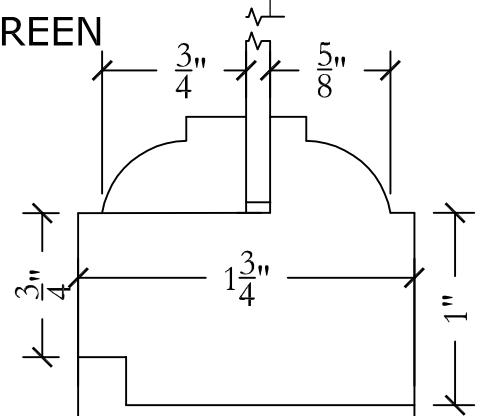

**SCREEN
OPTIONS:**
CHARCOAL
FIBERGLASS,
CHARCOAL
ALUMINUM,
BRONZE OR
STAINLESS
STEEL SCREEN

PROFILE 62.1