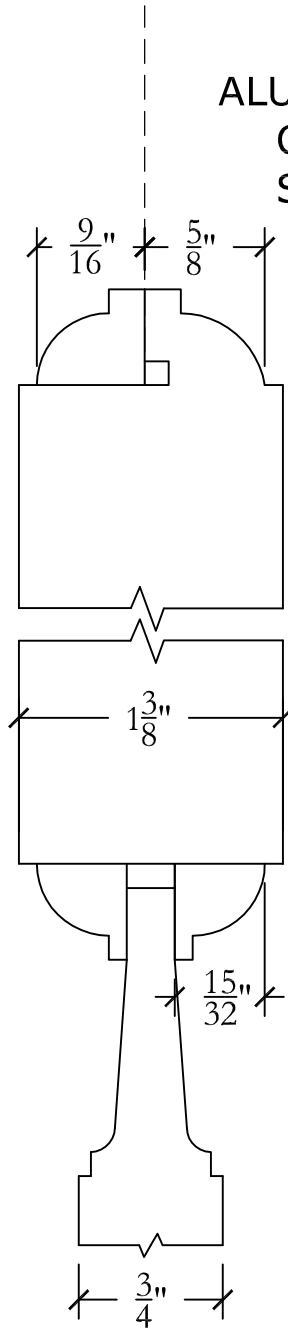

**GLASS:**  
1/8" TEMP.

**SCREEN OPTIONS:**  
CHARCOAL FIBERGLASS,  
CHARCOAL ALUMINUM,  
BRONZE OR STAINLESS  
STEEL SCREEN

PROFILE 61.1

PROFILE 61.2

PROFILE 61.3

NOTE: 1 1/4" DOOR THICKNESS ALSO AVAILABLE

**GLASS:**  
1/8" TEMP.

**SCREEN  
OPTIONS:**  
CHARCOAL  
FIBERGLASS,  
CHARCOAL  
ALUMINUM,  
BRONZE OR  
STAINLESS  
STEEL SCREEN

PROFILE 62.1

PROFILE 62.2

PROFILE 62.3

**GLASS:**  
 1/8" TEMP.

**SCREEN OPTIONS:**  
 CHARCOAL  
 FIBERGLASS,  
 CHARCOAL ALUMINUM

PROFILE 64.1

PROFILE 64.2

PROFILE 64.3

NOTE: 1 1/4" DOOR THICKNESS ALSO AVAILABLE

**SCREEN OPTIONS:**

CHARCOAL  
FIBERGLASS,  
CHARCOAL  
ALUMINUM, BRONZE  
OR STAINLESS  
STEEL SCREEN

PROFILE 65.1

PROFILE 65.2

PROFILE 65.3

NOTE:  $1 \frac{1}{4}$ " DOOR THICKNESS ALSO AVAILABLE