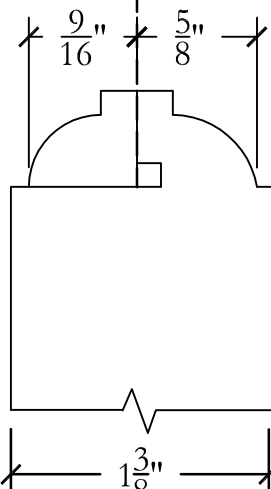

PROFILE 64.1

PROFILE 64.2

PROFILE 64.3

NOTE: 1 1/4" DOOR THICKNESS ALSO AVAILABLE

**SCREEN OPTIONS:**

CHARCOAL  
FIBERGLASS,  
CHARCOAL  
ALUMINUM, BRONZE  
OR STAINLESS  
STEEL SCREEN

PROFILE 65.1

PROFILE 65.2

PROFILE 65.3

NOTE:  $1 \frac{1}{4}$ " DOOR THICKNESS ALSO AVAILABLE