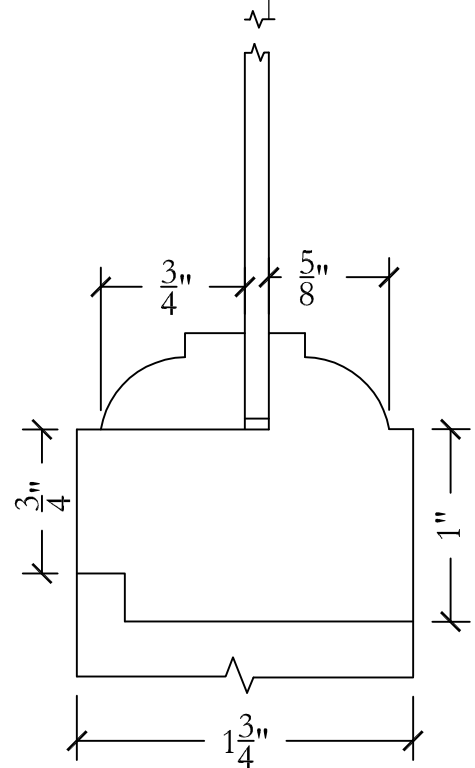

**GLASS:**  
1/8" TEMP.

**SCREEN OPTIONS:**  
CHARCOAL FIBERGLASS,  
CHARCOAL ALUMINUM,  
BRONZE OR STAINLESS  
STEEL SCREEN

PROFILE 61.1

PROFILE 61.2

PROFILE 61.3

NOTE: 1 1/4" DOOR THICKNESS ALSO AVAILABLE

**GLASS:**  
1/8" TEMP.

**SCREEN  
OPTIONS:**  
CHARCOAL  
FIBERGLASS,  
CHARCOAL  
ALUMINUM,  
BRONZE OR  
STAINLESS  
STEEL SCREEN

PROFILE 62.1

PROFILE 62.2

PROFILE 62.3

**GLASS:**  
 1/8" TEMP.

**SCREEN OPTIONS:**  
 CHARCOAL  
 FIBERGLASS,  
 CHARCOAL ALUMINUM

PROFILE 65.3

NOTE:  $1 \frac{1}{4}$ " DOOR THICKNESS ALSO AVAILABLE