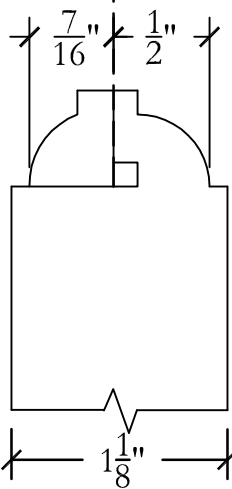

WHITE OR BROWN  
 ALUMINUM FRAME

CLEAR PLASTIC  
 RETAINER CLIP

PROFILE 63.1

PROFILE 63.2

PROFILE 63.3

**SCREEN OPTIONS:**

CHARCOAL  
 FIBERGLASS,  
 CHARCOAL  
 ALUMINUM, BRONZE  
 OR STAINLESS  
 STEEL SCREEN

PROFILE 64.1

PROFILE 64.2

PROFILE 64.3

NOTE: 1 1/4" DOOR THICKNESS ALSO AVAILABLE

**SCREEN OPTIONS:**

CHARCOAL  
FIBERGLASS,  
CHARCOAL  
ALUMINUM, BRONZE  
OR STAINLESS  
STEEL SCREEN

PROFILE 65.1

PROFILE 65.2

PROFILE 65.3

NOTE:  $1 \frac{1}{4}$ " DOOR THICKNESS ALSO AVAILABLE