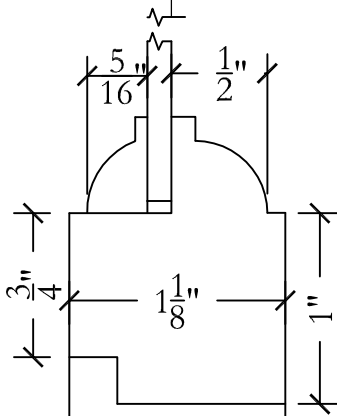

**SCREEN
OPTIONS:**
CHARCOAL
FIBERGLASS,
CHARCOAL
ALUMINUM,
BRONZE OR
STAINLESS
STEEL SCREEN

PROFILE 62.1