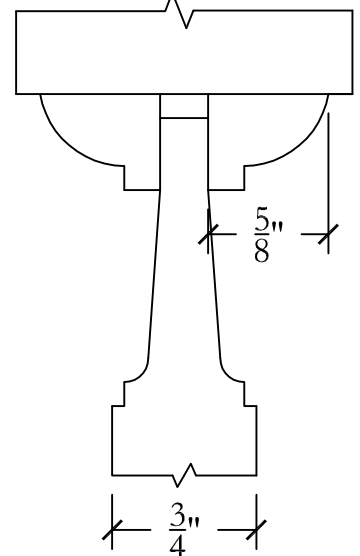

**GLASS:**  
1/8" TEMP.

**SCREEN  
OPTIONS:**  
CHARCOAL  
FIBERGLASS,  
CHARCOAL  
ALUMINUM,  
BRONZE OR  
STAINLESS  
STEEL SCREEN

PROFILE 62.1

PROFILE 62.2

PROFILE 62.3

**GLASS:**  
 1/8" TEMP.

**SCREEN OPTIONS:**  
 CHARCOAL  
 FIBERGLASS,  
 CHARCOAL ALUMINUM

PROFILE 64.1

PROFILE 64.2

PROFILE 64.3

NOTE: 1 1/4" DOOR THICKNESS ALSO AVAILABLE

**SCREEN OPTIONS:**

CHARCOAL  
FIBERGLASS,  
CHARCOAL  
ALUMINUM, BRONZE  
OR STAINLESS  
STEEL SCREEN

PROFILE 65.1

PROFILE 65.2

PROFILE 65.3

NOTE:  $1 \frac{1}{4}$ " DOOR THICKNESS ALSO AVAILABLE