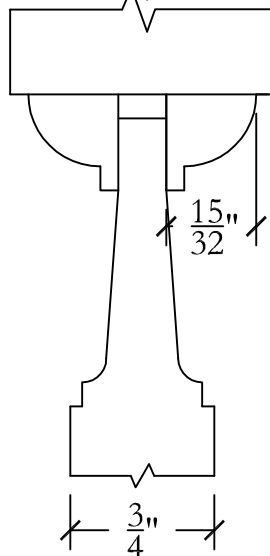

PROFILE 62.2