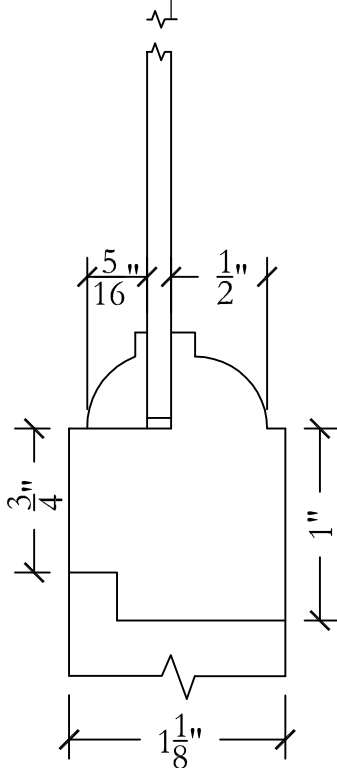

**GLASS:**  
1/8" TEMP.

**SCREEN OPTIONS:**  
CHARCOAL FIBERGLASS,  
CHARCOAL ALUMINUM,  
BRONZE OR STAINLESS  
STEEL SCREEN

PROFILE 61.1

PROFILE 61.2

PROFILE 61.3

NOTE: 1 1/4" DOOR THICKNESS ALSO AVAILABLE

**GLASS:**  
1/8" TEMP.

**SCREEN  
OPTIONS:**  
CHARCOAL  
FIBERGLASS,  
CHARCOAL  
ALUMINUM,  
BRONZE OR  
STAINLESS  
STEEL SCREEN

PROFILE 62.1

PROFILE 62.2

PROFILE 62.3

**GLASS:**  
 1/8" TEMP.

**SCREEN OPTIONS:**  
 CHARCOAL  
 FIBERGLASS,  
 CHARCOAL ALUMINUM

PROFILE 64.1

PROFILE 64.2

PROFILE 64.3

NOTE: 1 1/4" DOOR THICKNESS ALSO AVAILABLE

**SCREEN OPTIONS:**

CHARCOAL  
FIBERGLASS,  
CHARCOAL  
ALUMINUM, BRONZE  
OR STAINLESS  
STEEL SCREEN

PROFILE 65.1

PROFILE 65.2

PROFILE 65.3

NOTE:  $1 \frac{1}{4}$ " DOOR THICKNESS ALSO AVAILABLE