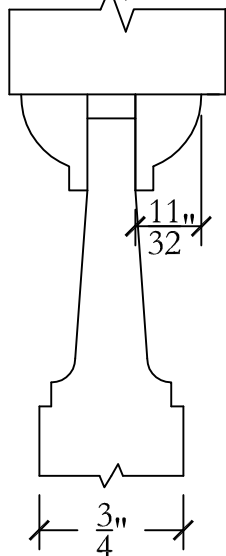

**GLASS:**  
1/8" TEMP.

**SCREEN OPTIONS:**  
CHARCOAL FIBERGLASS,  
CHARCOAL ALUMINUM,  
BRONZE OR STAINLESS  
STEEL SCREEN

PROFILE 61.1

PROFILE 61.2

PROFILE 61.3

NOTE: 1 1/4" DOOR THICKNESS ALSO AVAILABLE

**GLASS:**  
1/8" TEMP.

**SCREEN  
OPTIONS:**  
CHARCOAL  
FIBERGLASS,  
CHARCOAL  
ALUMINUM,  
BRONZE OR  
STAINLESS  
STEEL SCREEN

PROFILE 62.1

PROFILE 62.2

PROFILE 62.3

**GLASS:**  
 1/8" TEMP.

**SCREEN OPTIONS:**  
 CHARCOAL  
 FIBERGLASS,  
 CHARCOAL ALUMINUM

PROFILE 64.1

PROFILE 64.2

PROFILE 64.3

NOTE: 1 1/4" DOOR THICKNESS ALSO AVAILABLE

**SCREEN OPTIONS:**

CHARCOAL  
FIBERGLASS,  
CHARCOAL  
ALUMINUM, BRONZE  
OR STAINLESS  
STEEL SCREEN

PROFILE 65.1

PROFILE 65.2

PROFILE 65.3

NOTE:  $1 \frac{1}{4}$ " DOOR THICKNESS ALSO AVAILABLE