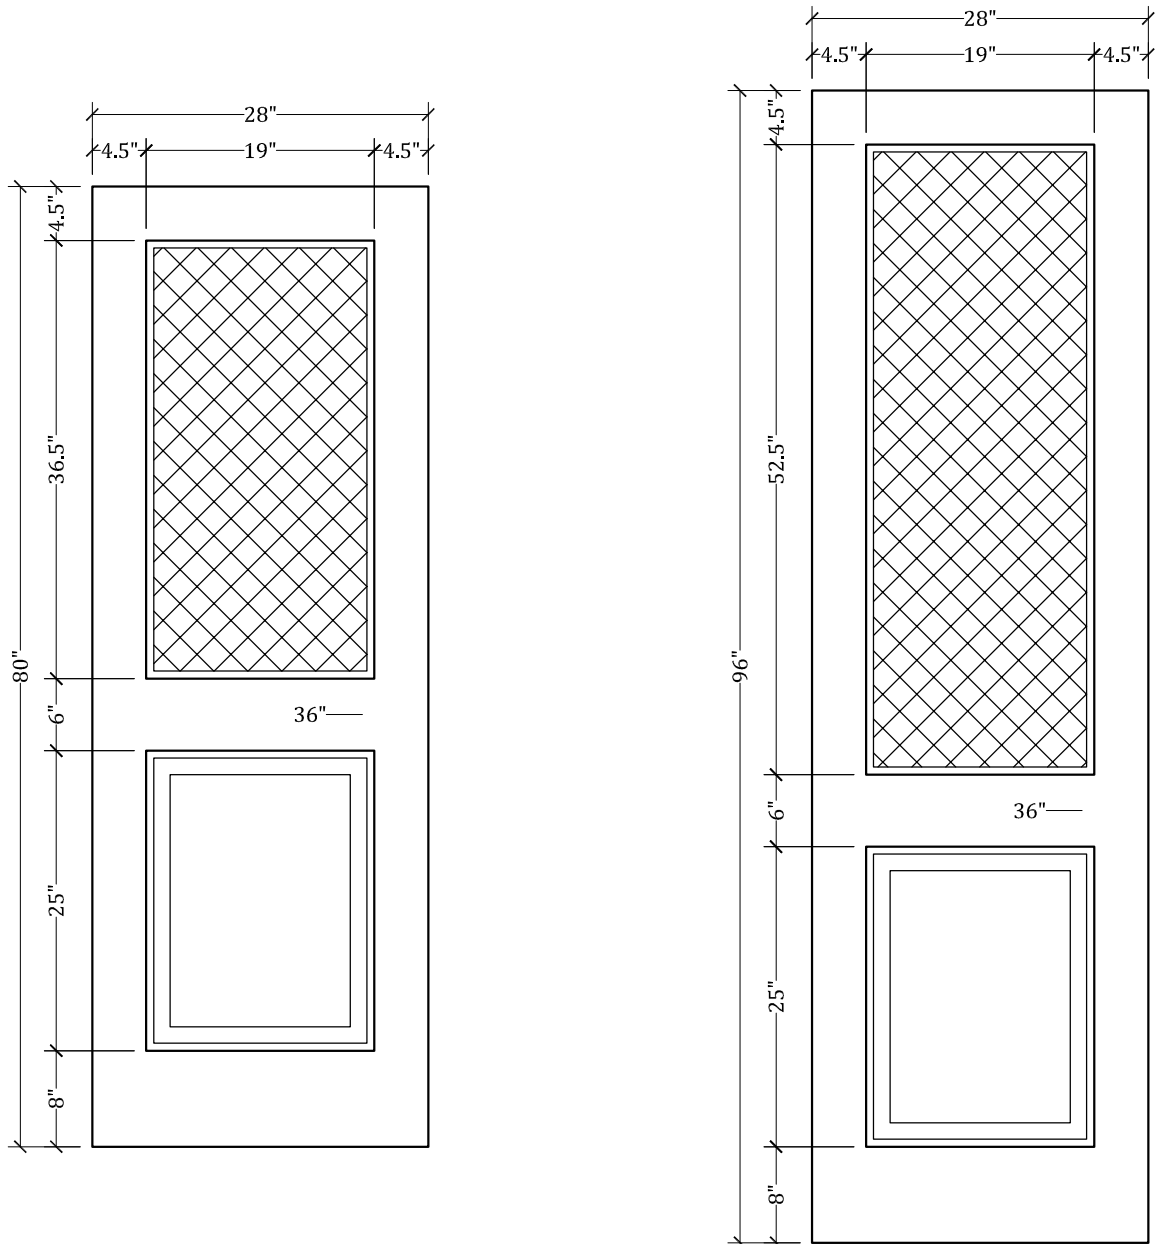

UPSTATE DOOR

FINE DOOR SOLUTIONS... ONE SOURCE

*Layout 6020 Full Screen/
One Panel
(Square Top/Square Screen)*

Minimum Width Available is 16" for this Layout

*Please View Our Specification Section to View Our Sizing Parameters
for Our Classics Line.*