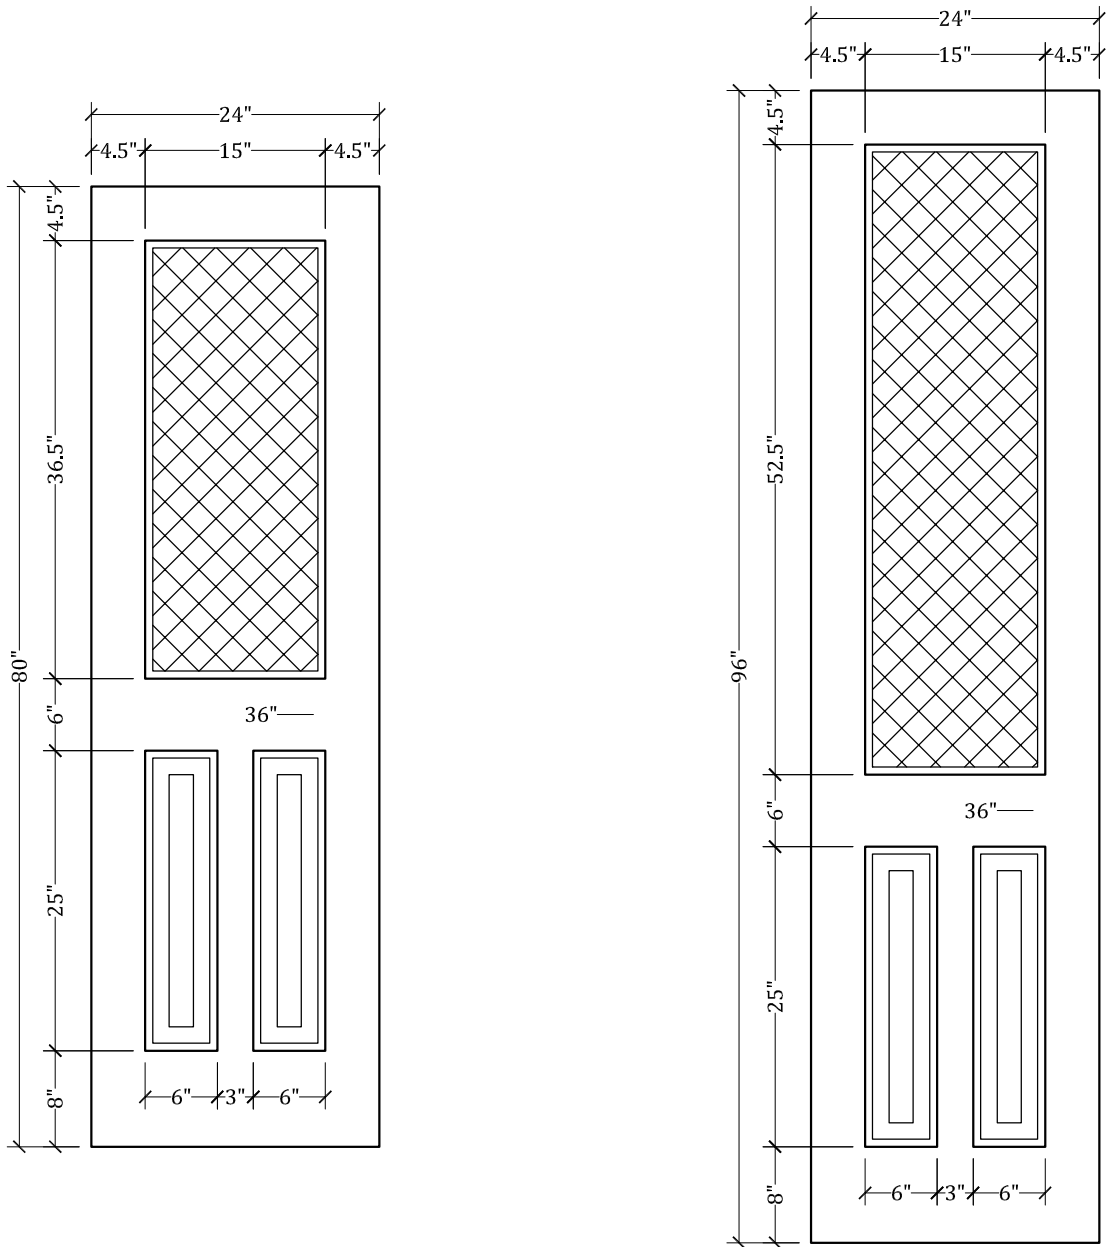

UPSTATE DOOR

FINE DOOR SOLUTIONS... ONE SOURCE

*Layout 6030 Full Screen/
Two Panel
(Square Top/Square Screen)*

Minimum Width Available is 24" for this Layout

*Please View Our Specification Section to View Our Sizing Parameters
for Our Classics Line.*