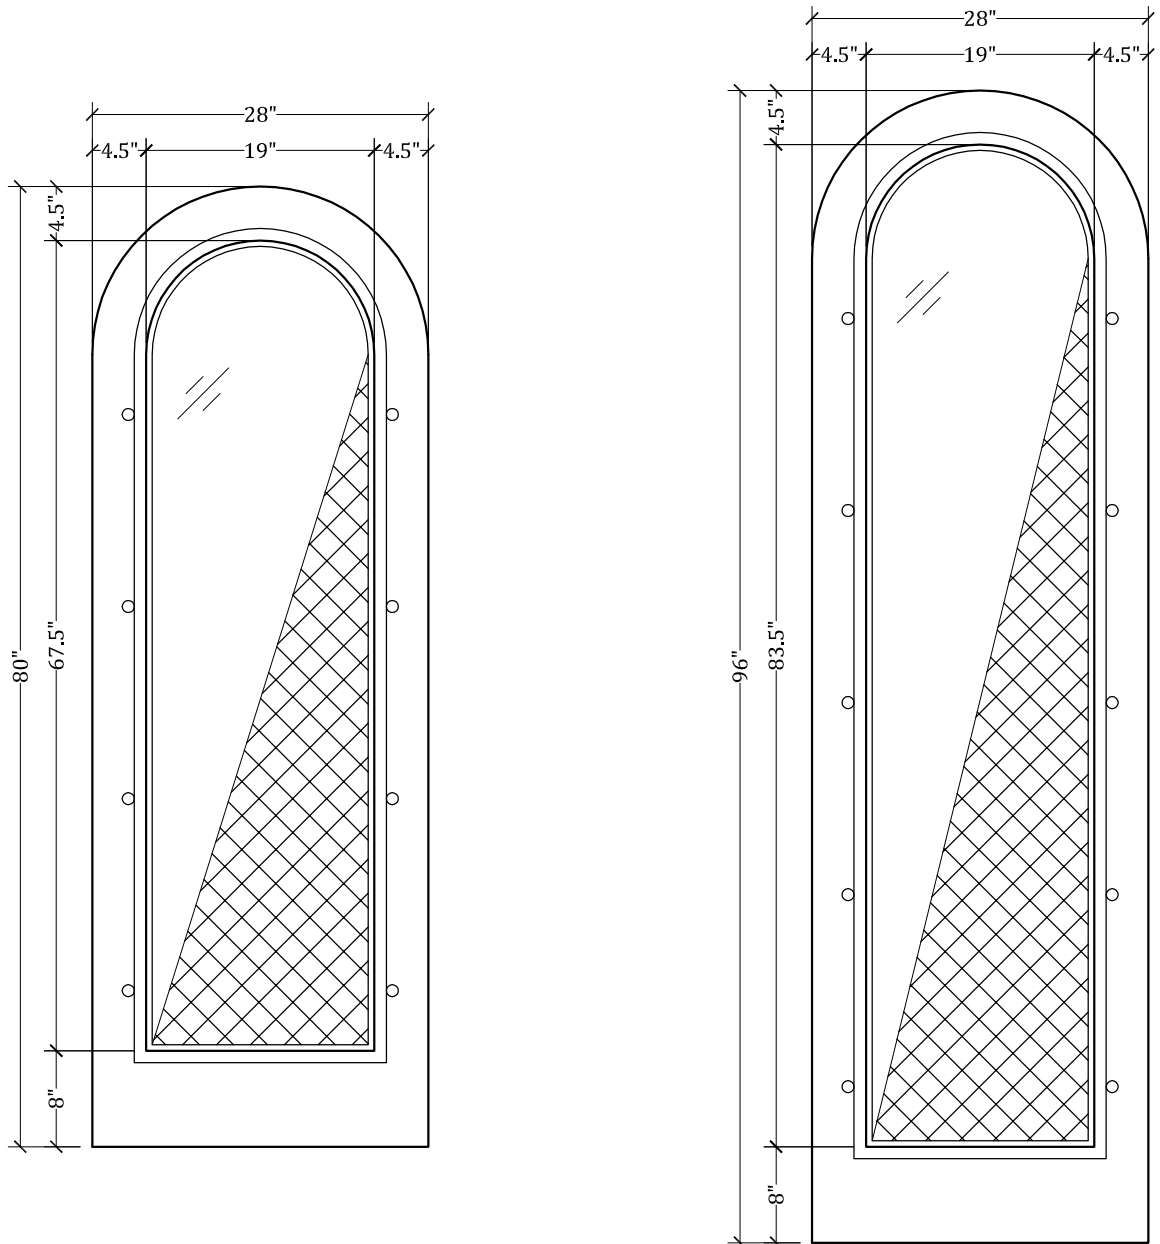

UPSTATE DOOR

FINE DOOR SOLUTIONS... ONE SOURCE

Layout 7000.4 Full view
Screen/Storm
(Round Top/Round Screen/Storm)

Minimum Width Available is 16" for this Layout

*Please View Our Specification Section to View Our Sizing Parameters
for Our Classics Line.*