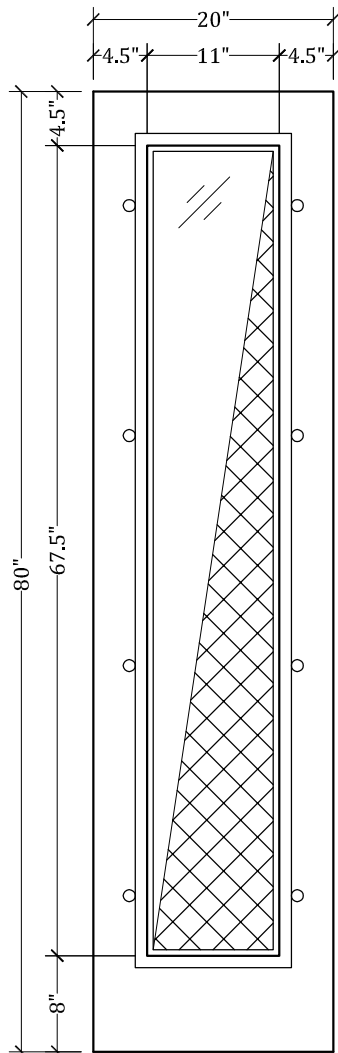

UPSTATE DOOR

FINE DOOR SOLUTIONS... ONE SOURCE

Layout 7000 Full view
Screen/Storm
(Square Top/Square Screen/Storm)

Minimum Width Available is 16" for this Layout

*Please View Our Specification Section to View Our Sizing Parameters
for Our Classics Line.*