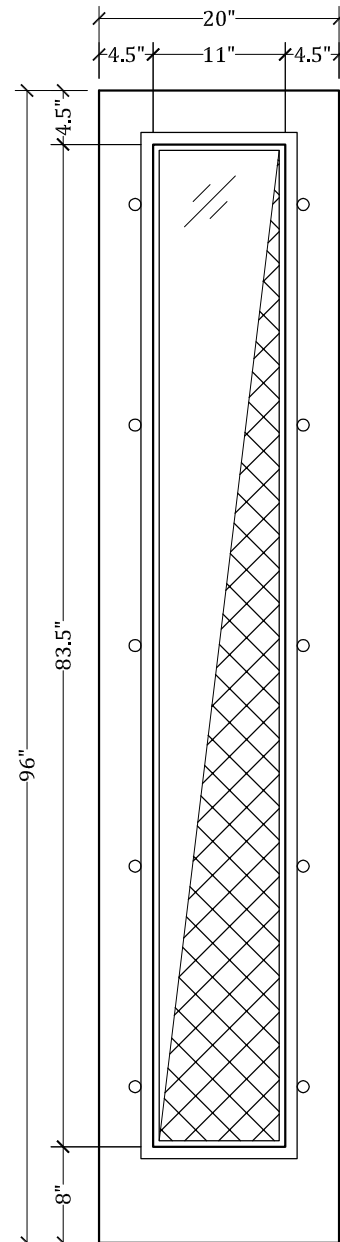

UPSTATE DOOR

FINE DOOR SOLUTIONS... ONE SOURCE

Layout 7000 Full view
Screen/Storm
(Square Top/Square Screen/Storm)

Minimum Width Available is 16" for this Layout

*Please View Our Specification Section to View Our Sizing Parameters
for Our Classics Line.*