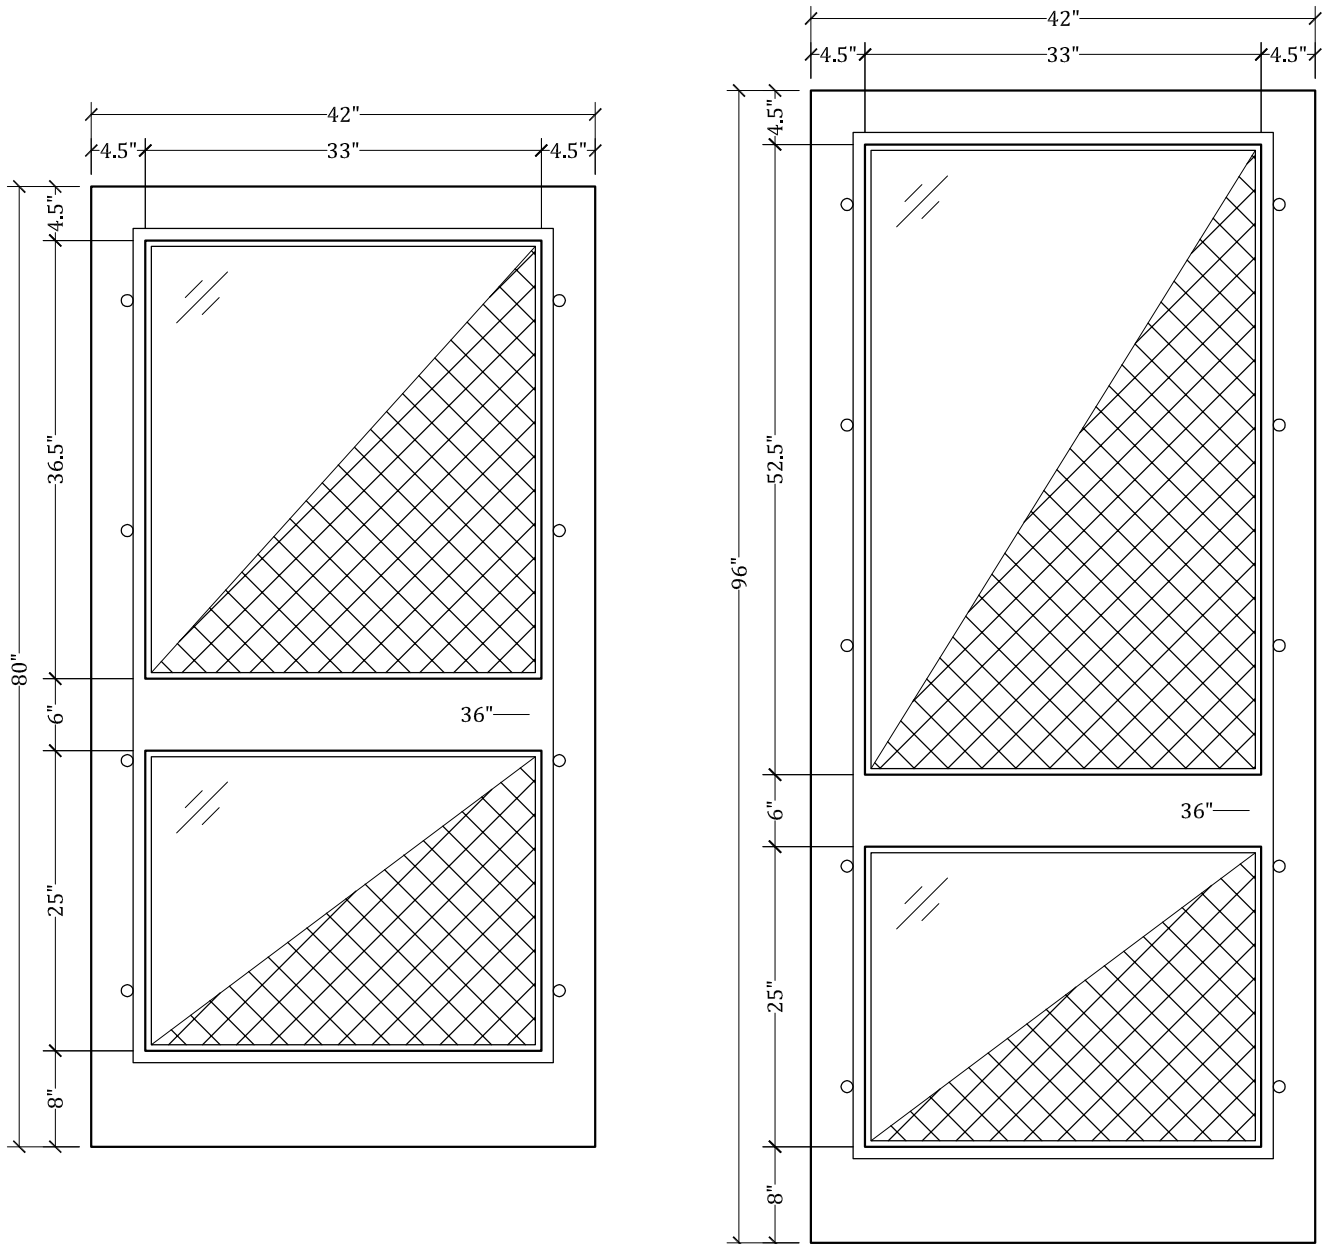

UPSTATE DOOR

FINE DOOR SOLUTIONS... ONE SOURCE

Layout 7010 Bi-View Screen/Storm
(Square Top/Square Screen/Storm)

Minimum Width Available is 16" for this Layout

*Please View Our Specification Section to View Our Sizing Parameters
for Our Classics Line.*