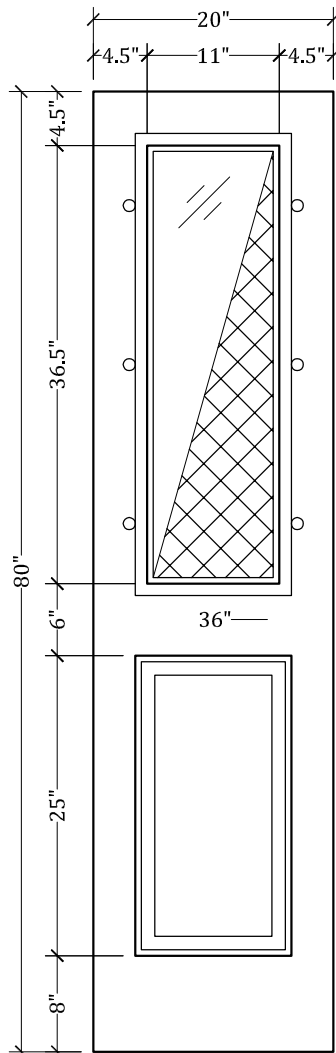

# UPSTATE DOOR

FINE DOOR SOLUTIONS... ONE SOURCE

Layout 7020 Full View  
Screen/Storm/One Panel  
(Square Top/Square Screen/Storm)

*Minimum Width Available is 16" for this Layout*

*Please View Our Specification Section to View Our Sizing Parameters  
for Our Classics Line.*