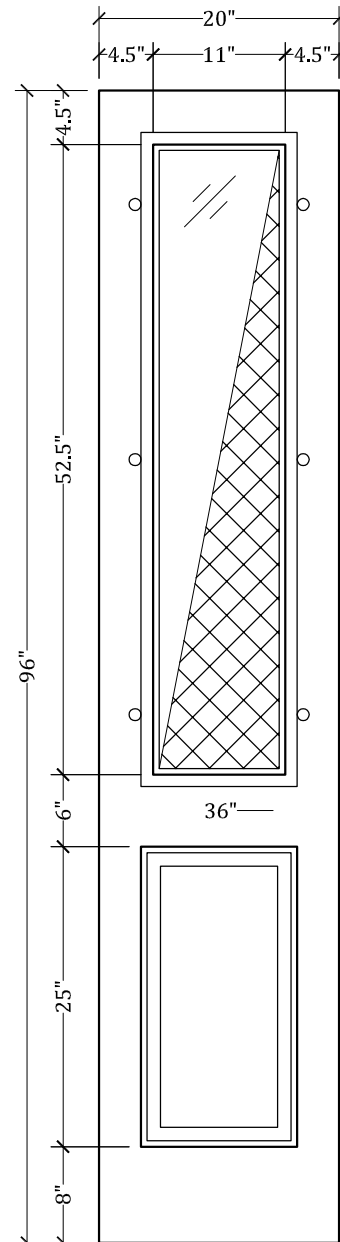

# UPSTATE DOOR

FINE DOOR SOLUTIONS... ONE SOURCE

Layout 7020 Full View  
Screen/Storm/One Panel  
(Square Top/Square Screen/Storm)

*Minimum Width Available is 16" for this Layout*

*Please View Our Specification Section to View Our Sizing Parameters  
for Our Classics Line.*