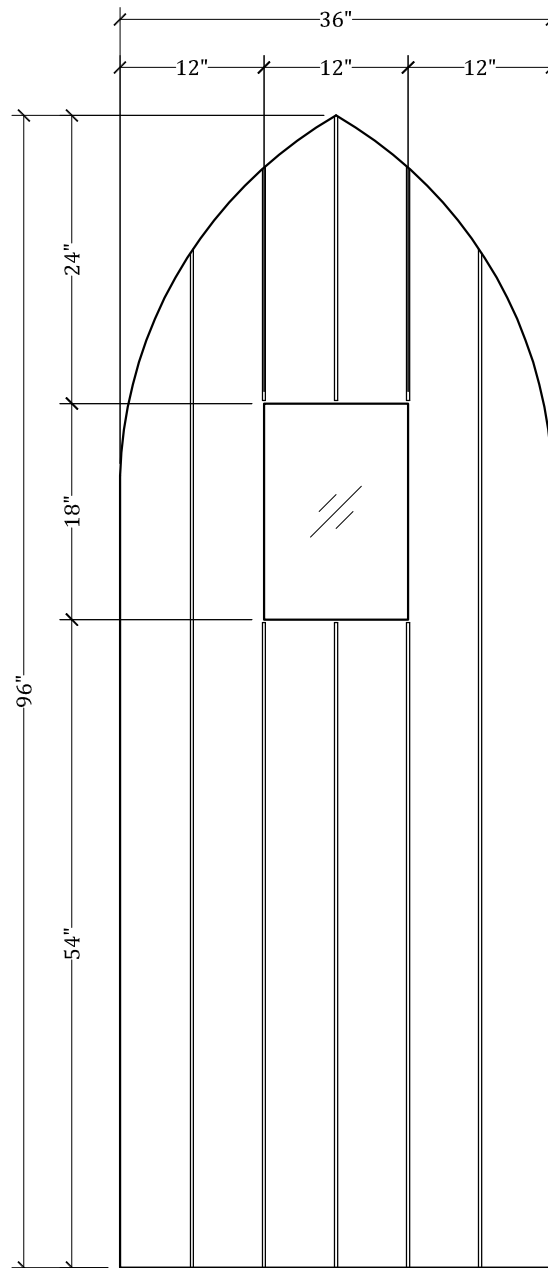

# UPSTATE DOOR

FINE DOOR SOLUTIONS... ONE SOURCE

Layout 0037 Flush Gothic Top  
with V-Grooves and Full Glass  
Porthole

*Our Distinctive Solutions Line is Fully Custom and Made to Order  
to Your Exact Specifications.*

*Distinctive Exterior Standard Stiles/Top Rail Are 5-1/2", But Can Be  
Altered.*

*Exact Specifications May be limited Due to Design Requirements.*

For more assistance, please contact one of our customer service representatives  
1-800-570-8283