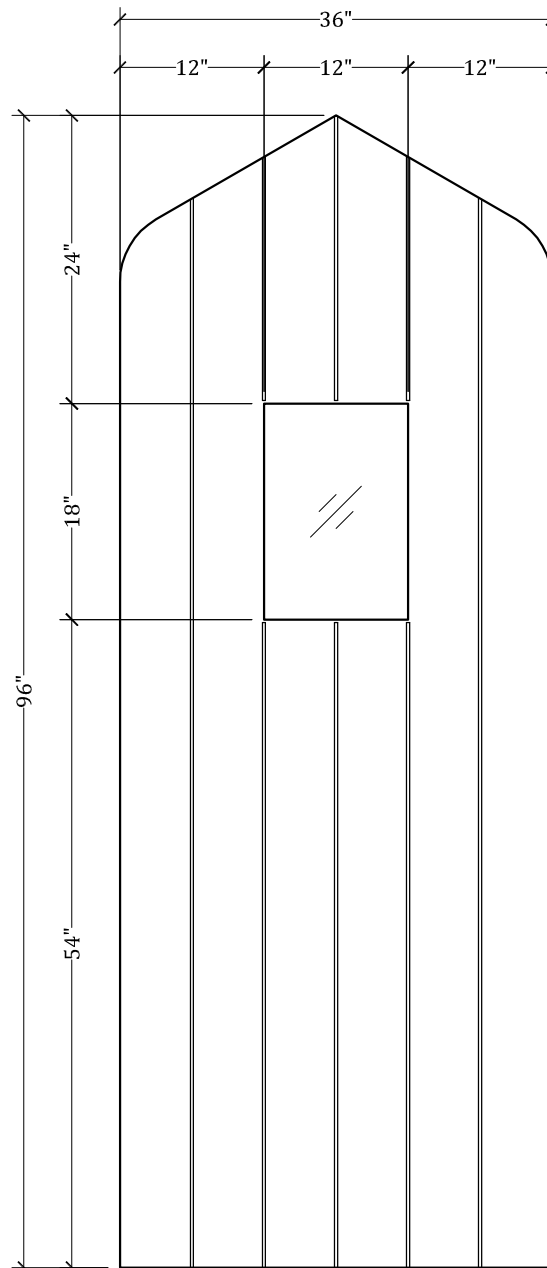

# UPSTATE DOOR

FINE DOOR SOLUTIONS... ONE SOURCE

Layout 0038 Flush Gothic Top  
with V-Grooves and Full Glass  
Porthole

*Our Distinctive Solutions Line is Fully Custom and Made to Order  
to Your Exact Specifications.*

*Distinctive Exterior Standard Stiles/Top Rail Are 5-1/2", But Can Be  
Altered.*

*Exact Specifications May be limited Due to Design Requirements.*

For more assistance, please contact one of our customer service representatives  
1-800-570-8283