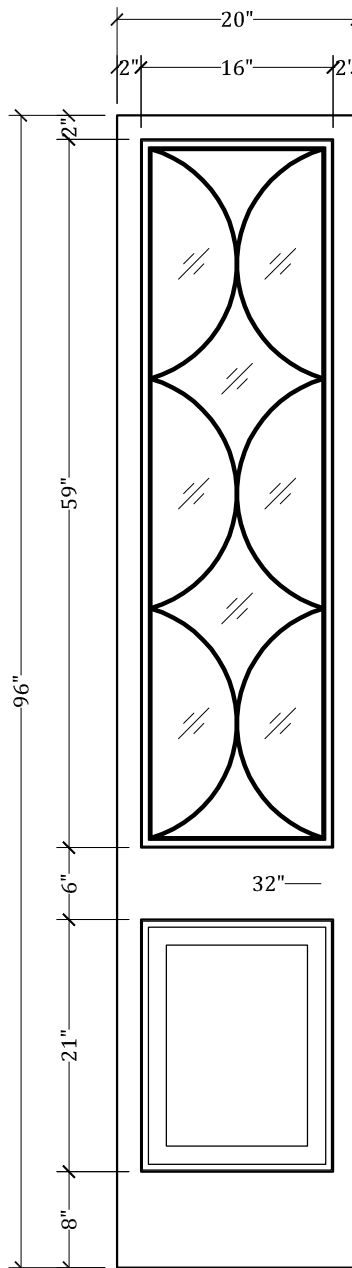

# UPSTATE DOOR

FINE DOOR SOLUTIONS... ONE SOURCE

*Layout 3210 Custom 10 Lite  
Leaded Glass Over One Panel*

*Our Distinctive Solutions Line is Fully Custom and Made to Order  
to Your Exact Specifications.*

*Distinctive Exterior Standard Stiles Are 2"/Top Rail Are 5-1/2", But Can  
Be Altered.*

*Exact Specifications May be limited Due to Design Requirements.*

1-800-570-8283

For more assistance, please contact one of our customer service representatives  
[sales@upstatedoor.com](mailto:sales@upstatedoor.com)