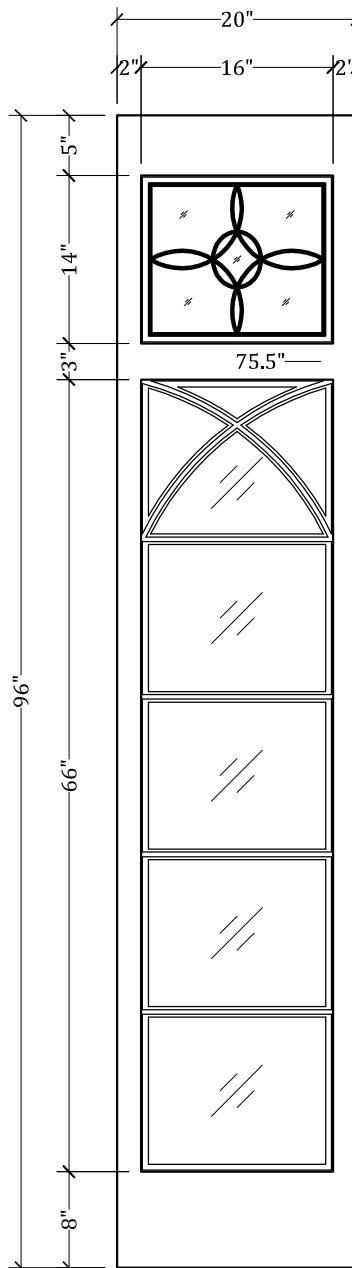

UPSTATE DOOR

FINE DOOR SOLUTIONS... ONE SOURCE

Layout 3221 Custom 13 Lite
Leaded Glass Over Custom 8 Lite
Wood Muntin

*Our Distinctive Solutions Line is Fully Custom and Made to Order
to Your Exact Specifications.*

*Distinctive Exterior Standard Stiles Are 2"/Top Rail Are 5-1/2", But Can
Be Altered.*

Exact Specifications May be limited Due to Design Requirements.

For more assistance, please contact one of our customer service representatives
1-800-570-8283