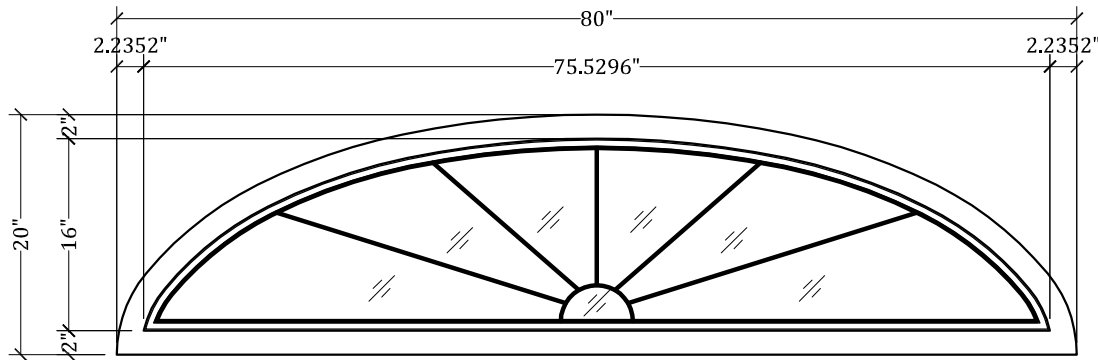

UPSTATE DOOR

FINE DOOR SOLUTIONS... ONE SOURCE

*Layout 4007 Custom 7 Lite Leaded
Glass Elliptical Top*

*Our Distinctive Solutions Line is Fully Custom and Made to Order
to Your Exact Specifications.*

*Distinctive Exterior Standard Stiles & Rails Are 2", But Can Be Altered.
Exact Specifications May be limited Due to Design Requirements.*