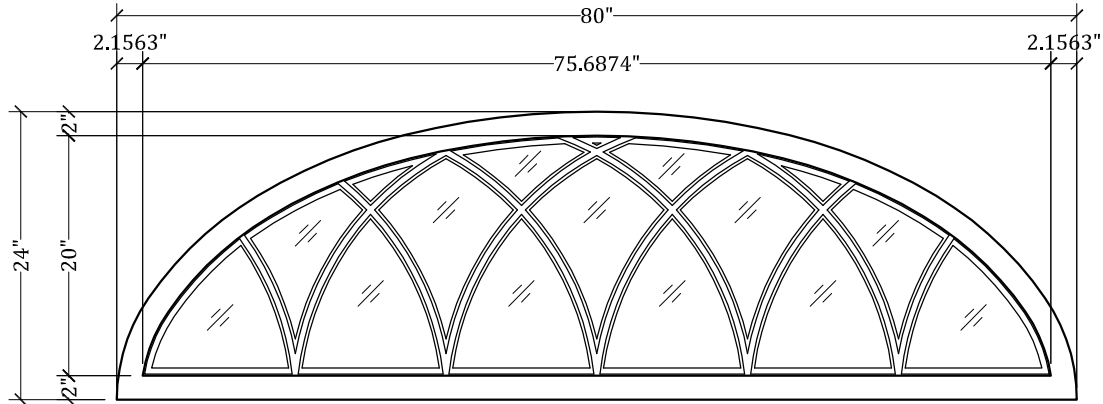

**UPSTATE DOOR**  
FINE DOOR SOLUTIONS... ONE SOURCE

*Layout 4015 Custom 15 Lite Wood  
Muntin Elliptical Top*

*Our Distinctive Solutions Line is Fully Custom and Made to Order  
to Your Exact Specifications.*

*Distinctive Exterior Standard Stiles & Rails Are 2", But Can Be Altered.  
Exact Specifications May be limited Due to Design Requirements.*

*For more assistance, please contact one of our customer service representatives*  
1-800-570-8283      sales@upstatedoor.com      www.upstatedoor.com