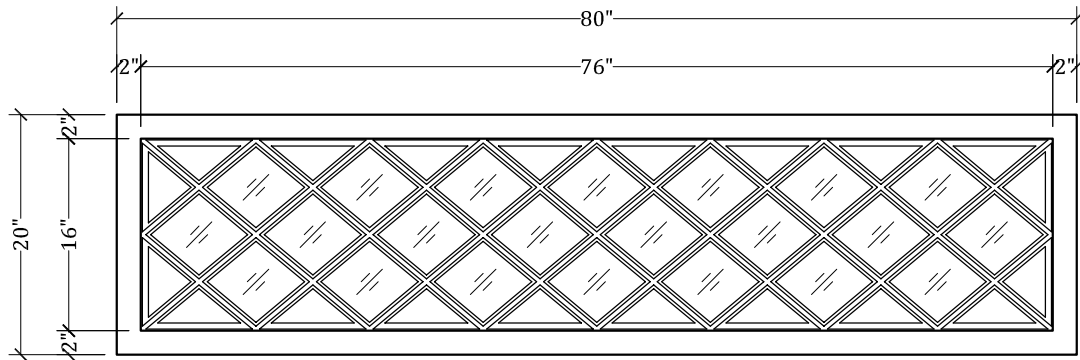

UPSTATE DOOR
FINE DOOR SOLUTIONS... ONE SOURCE

*Layout 4042 Custom 42 Lite Wood
Muntin*

*Our Distinctive Solutions Line is Fully Custom and Made to Order
to Your Exact Specifications.*

*Distinctive Exterior Standard Stiles & Rails Are 2", But Can Be Altered.
Exact Specifications May be limited Due to Design Requirements.*